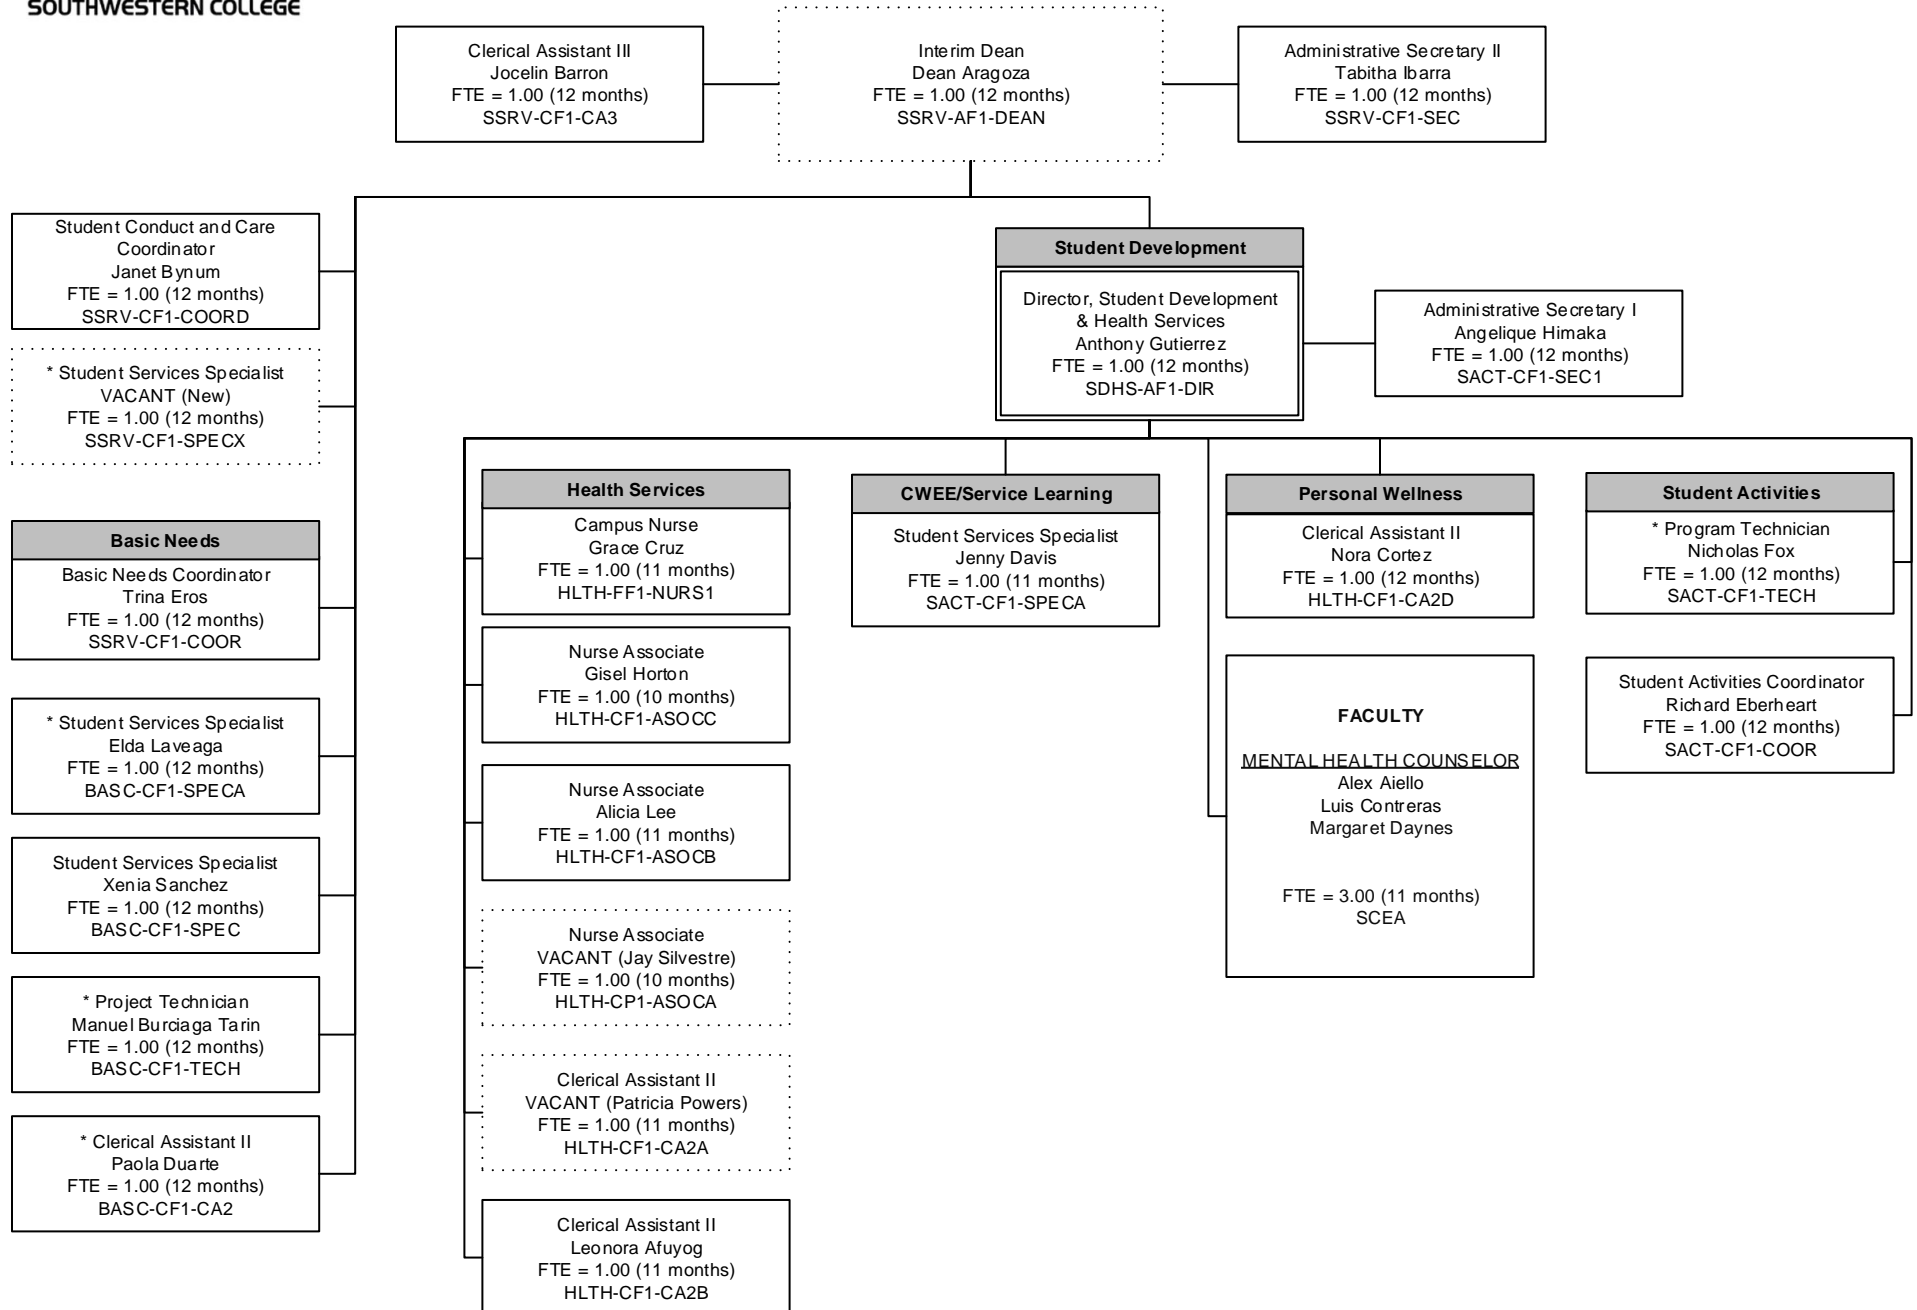

Southwestern College Organizational Chart

Student Affairs

May 2024

*Project Funded Positions

Southwestern College Organizational Chart

Enrollment Services

May 2023

*Project Funded Position

Southwestern College Organizational Chart

Enrollment Services

May 2024

*Project Funded Position

Southwestern College Organizational Chart

School of Counseling and Student Support Programs

May 2024

*Project Funded Position

Southwestern College Organizational Chart

Student Engagement and Completion Programs

May 2024

*Project Funded Position

Southwestern College Organizational Chart

Student Services

February 2024

*Project Funded Position