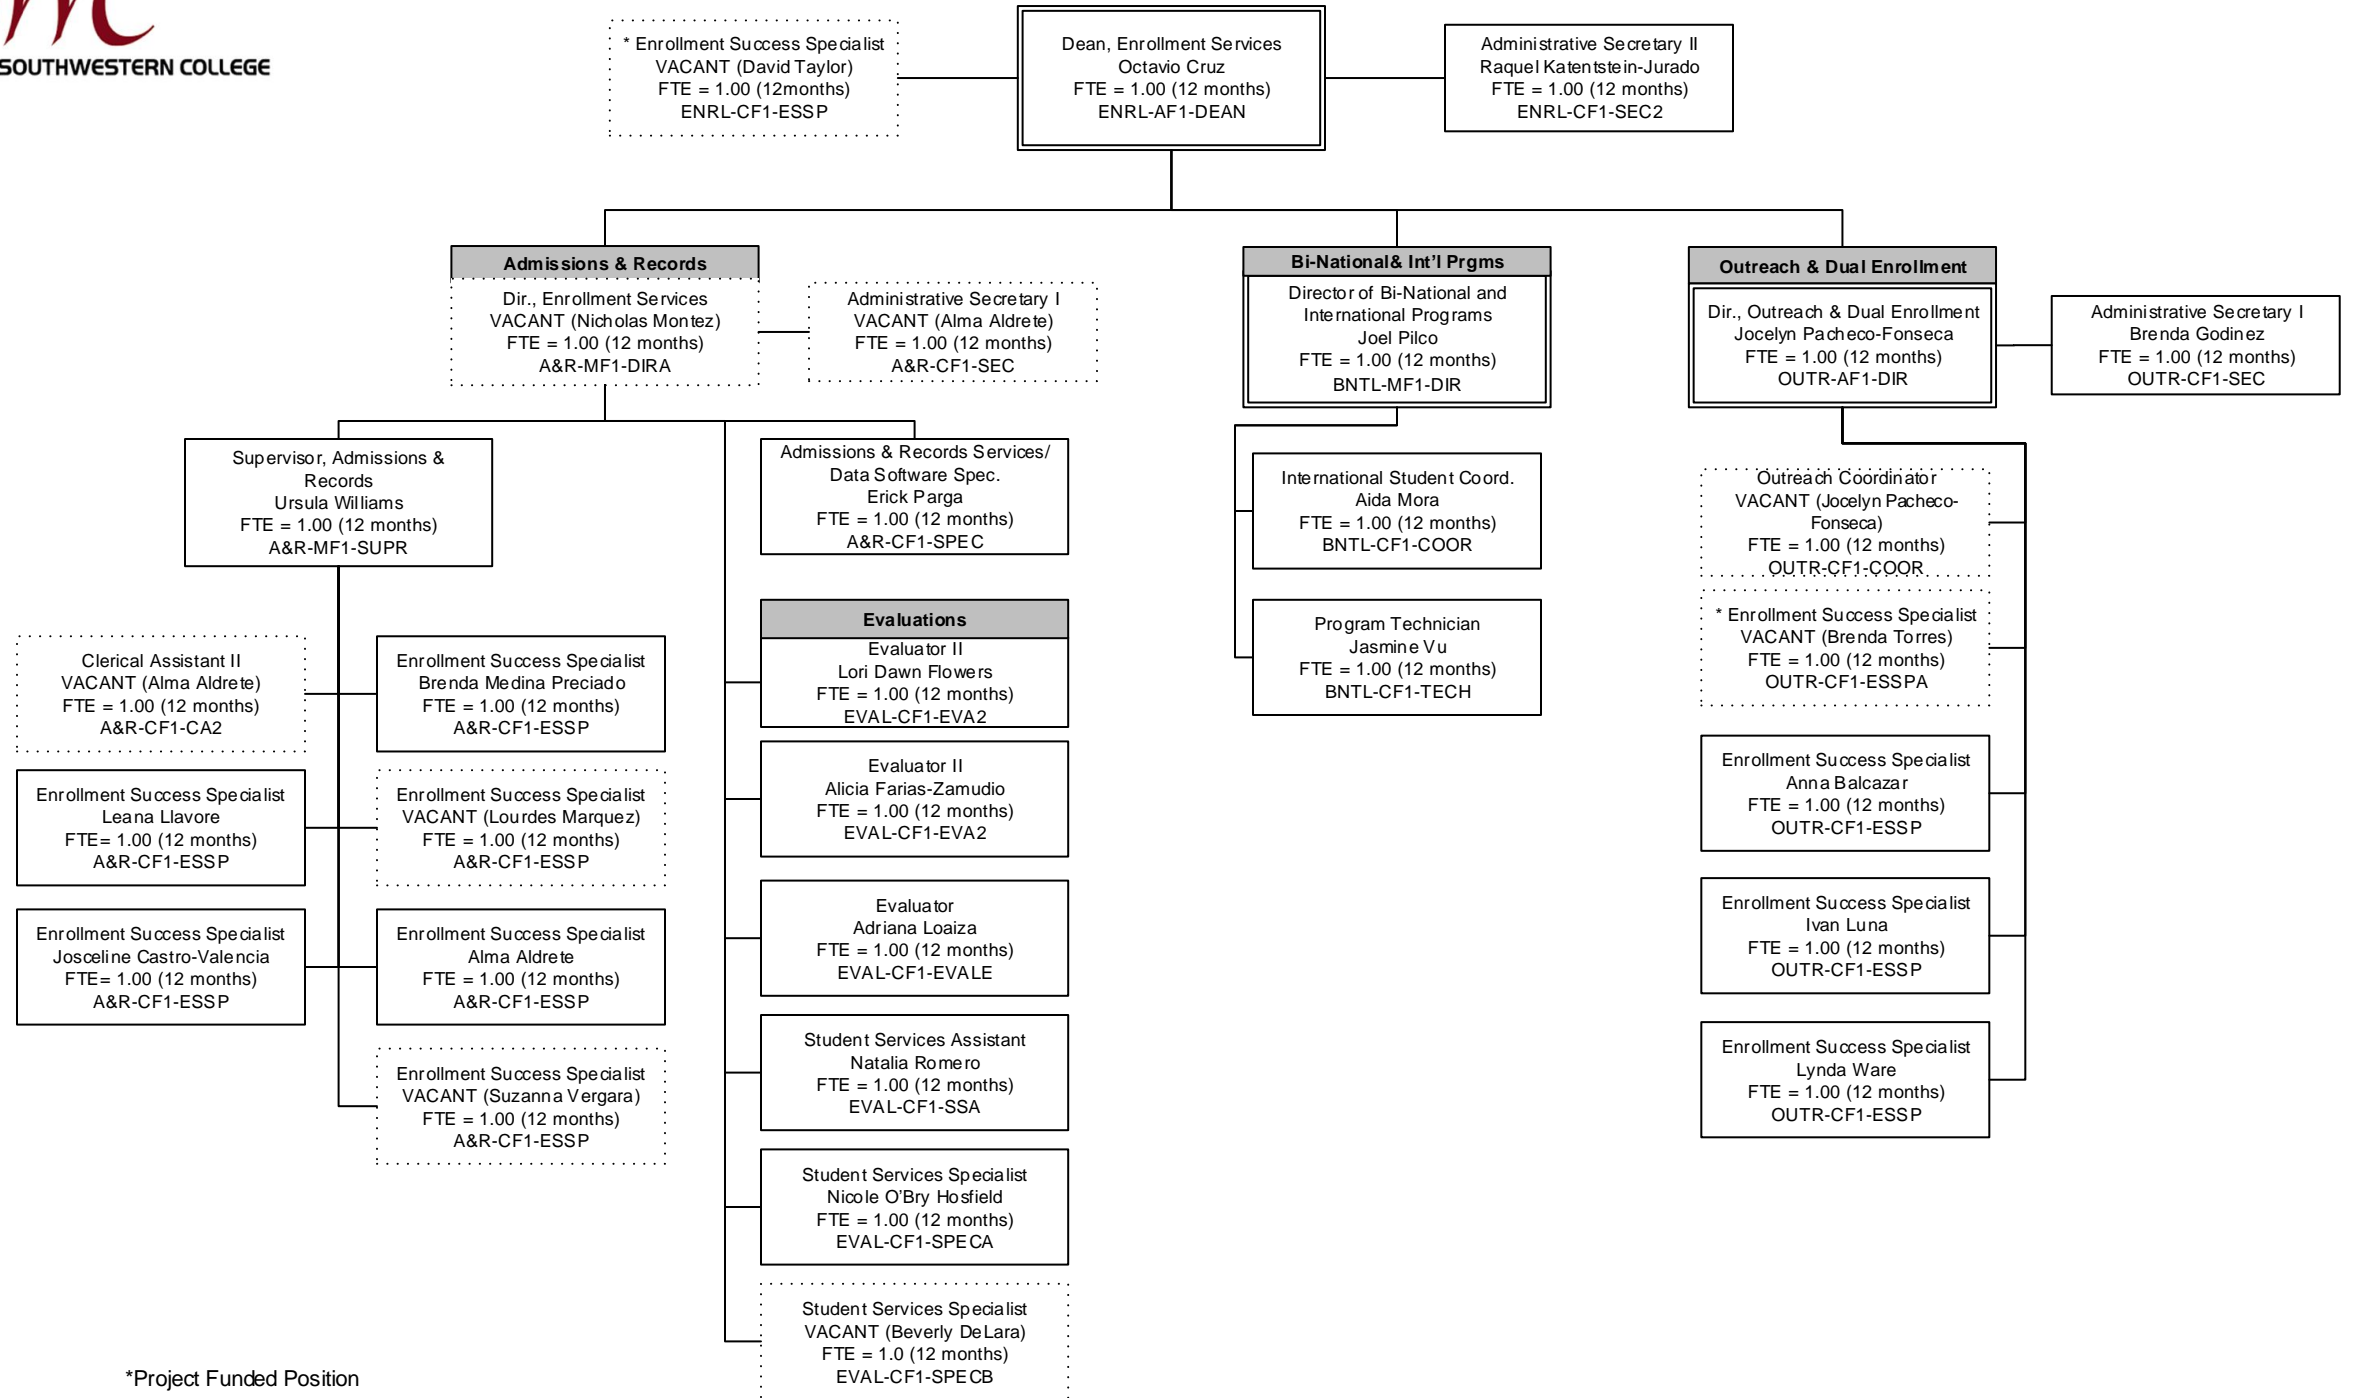

Southwestern College Organizational Chart

Student Affairs

May 2024

*Project Funded Positions

Southwestern College Organizational Chart

Enrollment Services

May 2023

*Project Funded Position

Southwestern College Organizational Chart

Enrollment Services

May 2024

*Project Funded Position

Southwestern College Organizational Chart

School of Counseling and Student Support Programs

May 2024

*Project Funded Position

Southwestern College Organizational Chart

Student Engagement and Completion Programs

May 2024

*Project Funded Position

Southwestern College Organizational Chart

Student Services

February 2024

*Project Funded Position