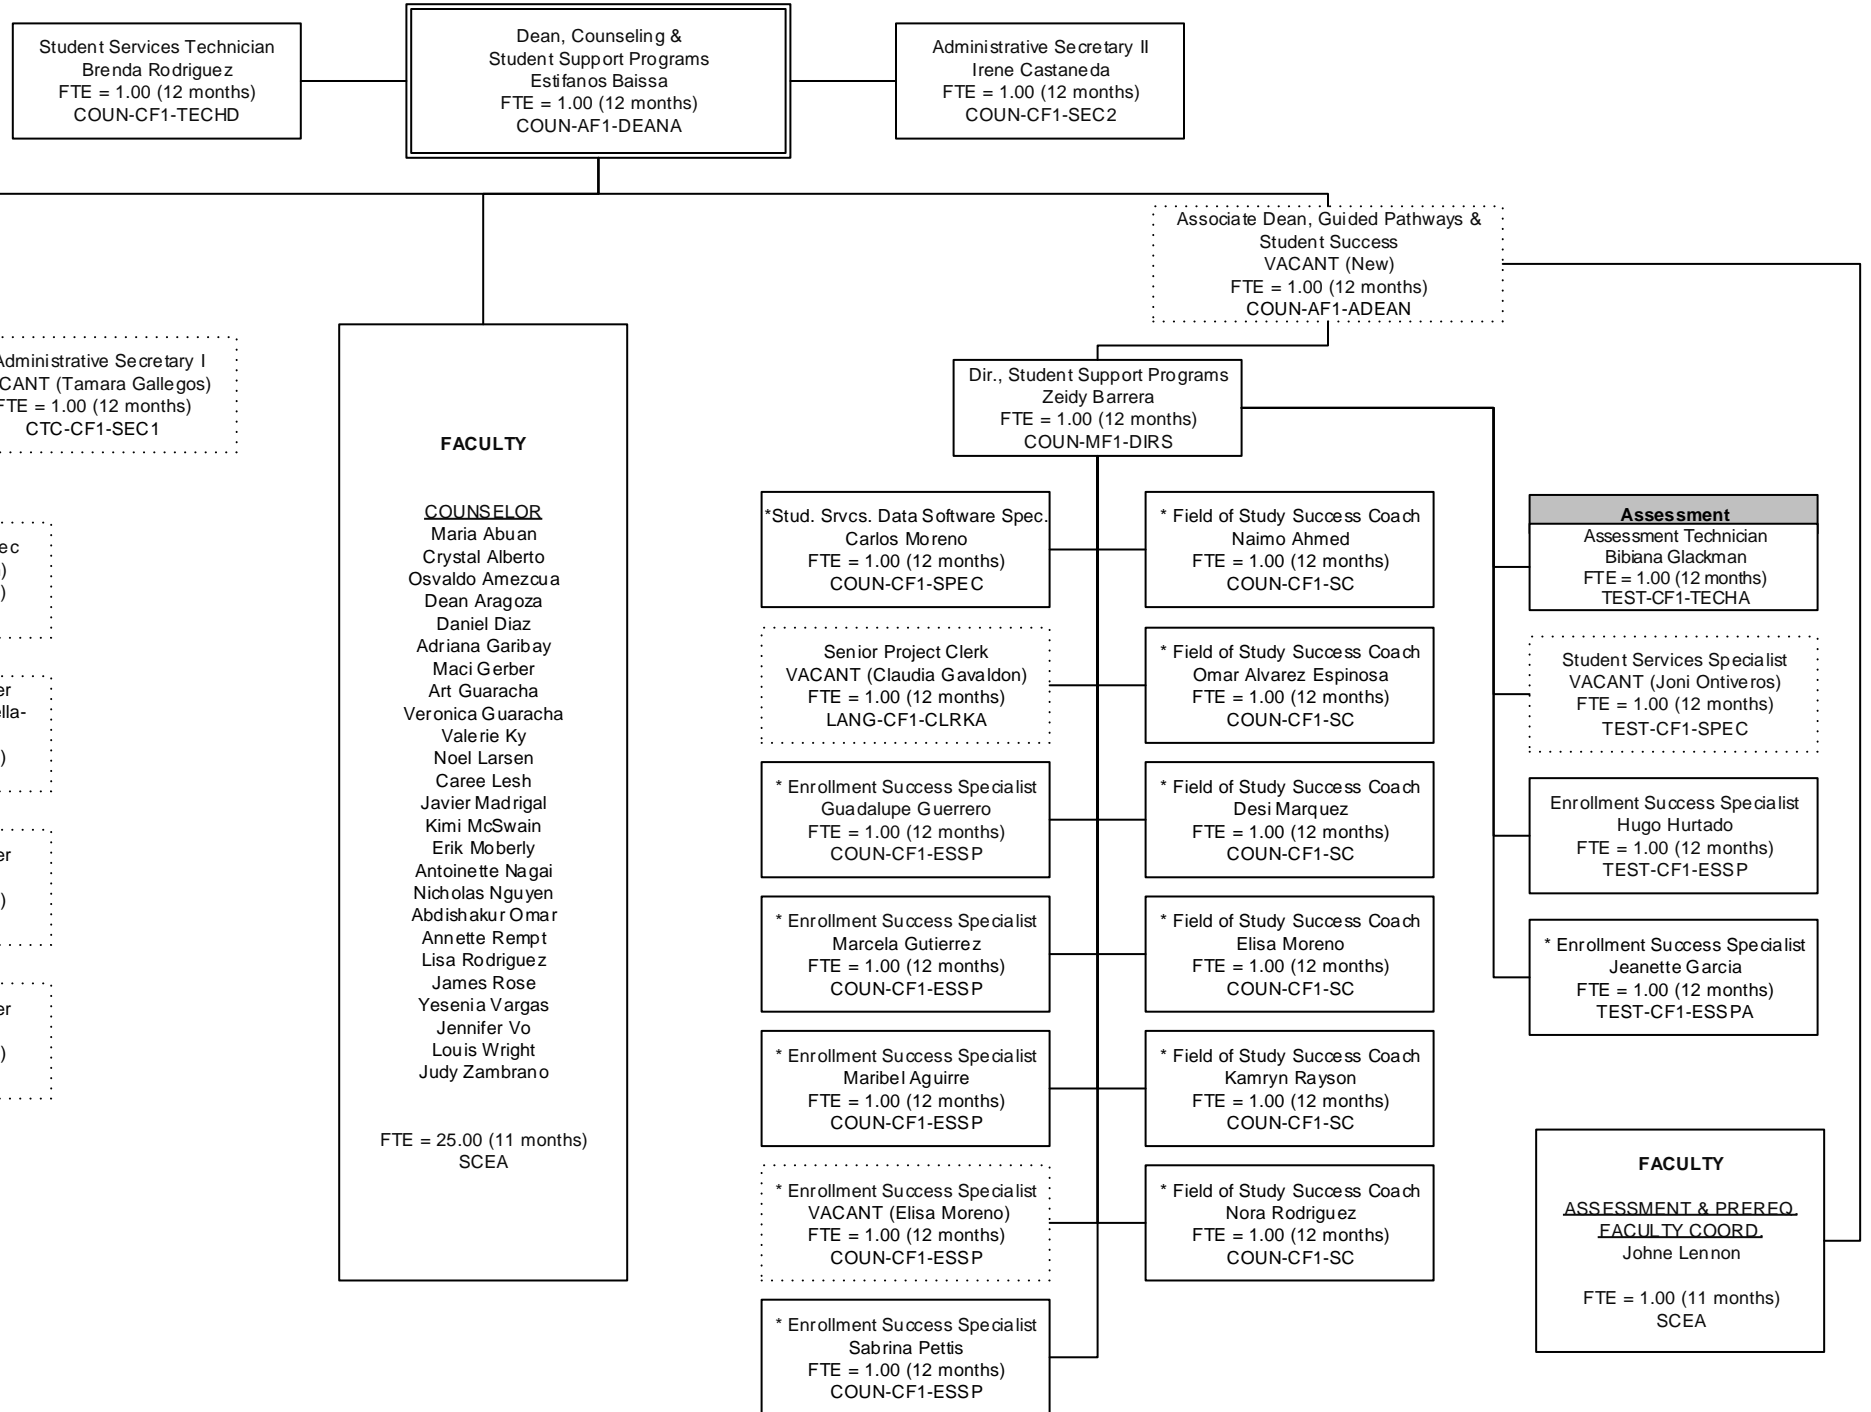

Southwestern College Organizational Chart

Student Affairs

May 2024

*Project Funded Positions

Southwestern College Organizational Chart

Enrollment Services

May 2023

*Project Funded Position

Southwestern College Organizational Chart

Enrollment Services

May 2024

*Project Funded Position

Southwestern College Organizational Chart

School of Counseling and Student Support Programs

May 2024

*Project Funded Position

Southwestern College Organizational Chart

Student Engagement and Completion Programs

May 2024

*Project Funded Position

Southwestern College Organizational Chart

Student Services

February 2024

*Project Funded Position