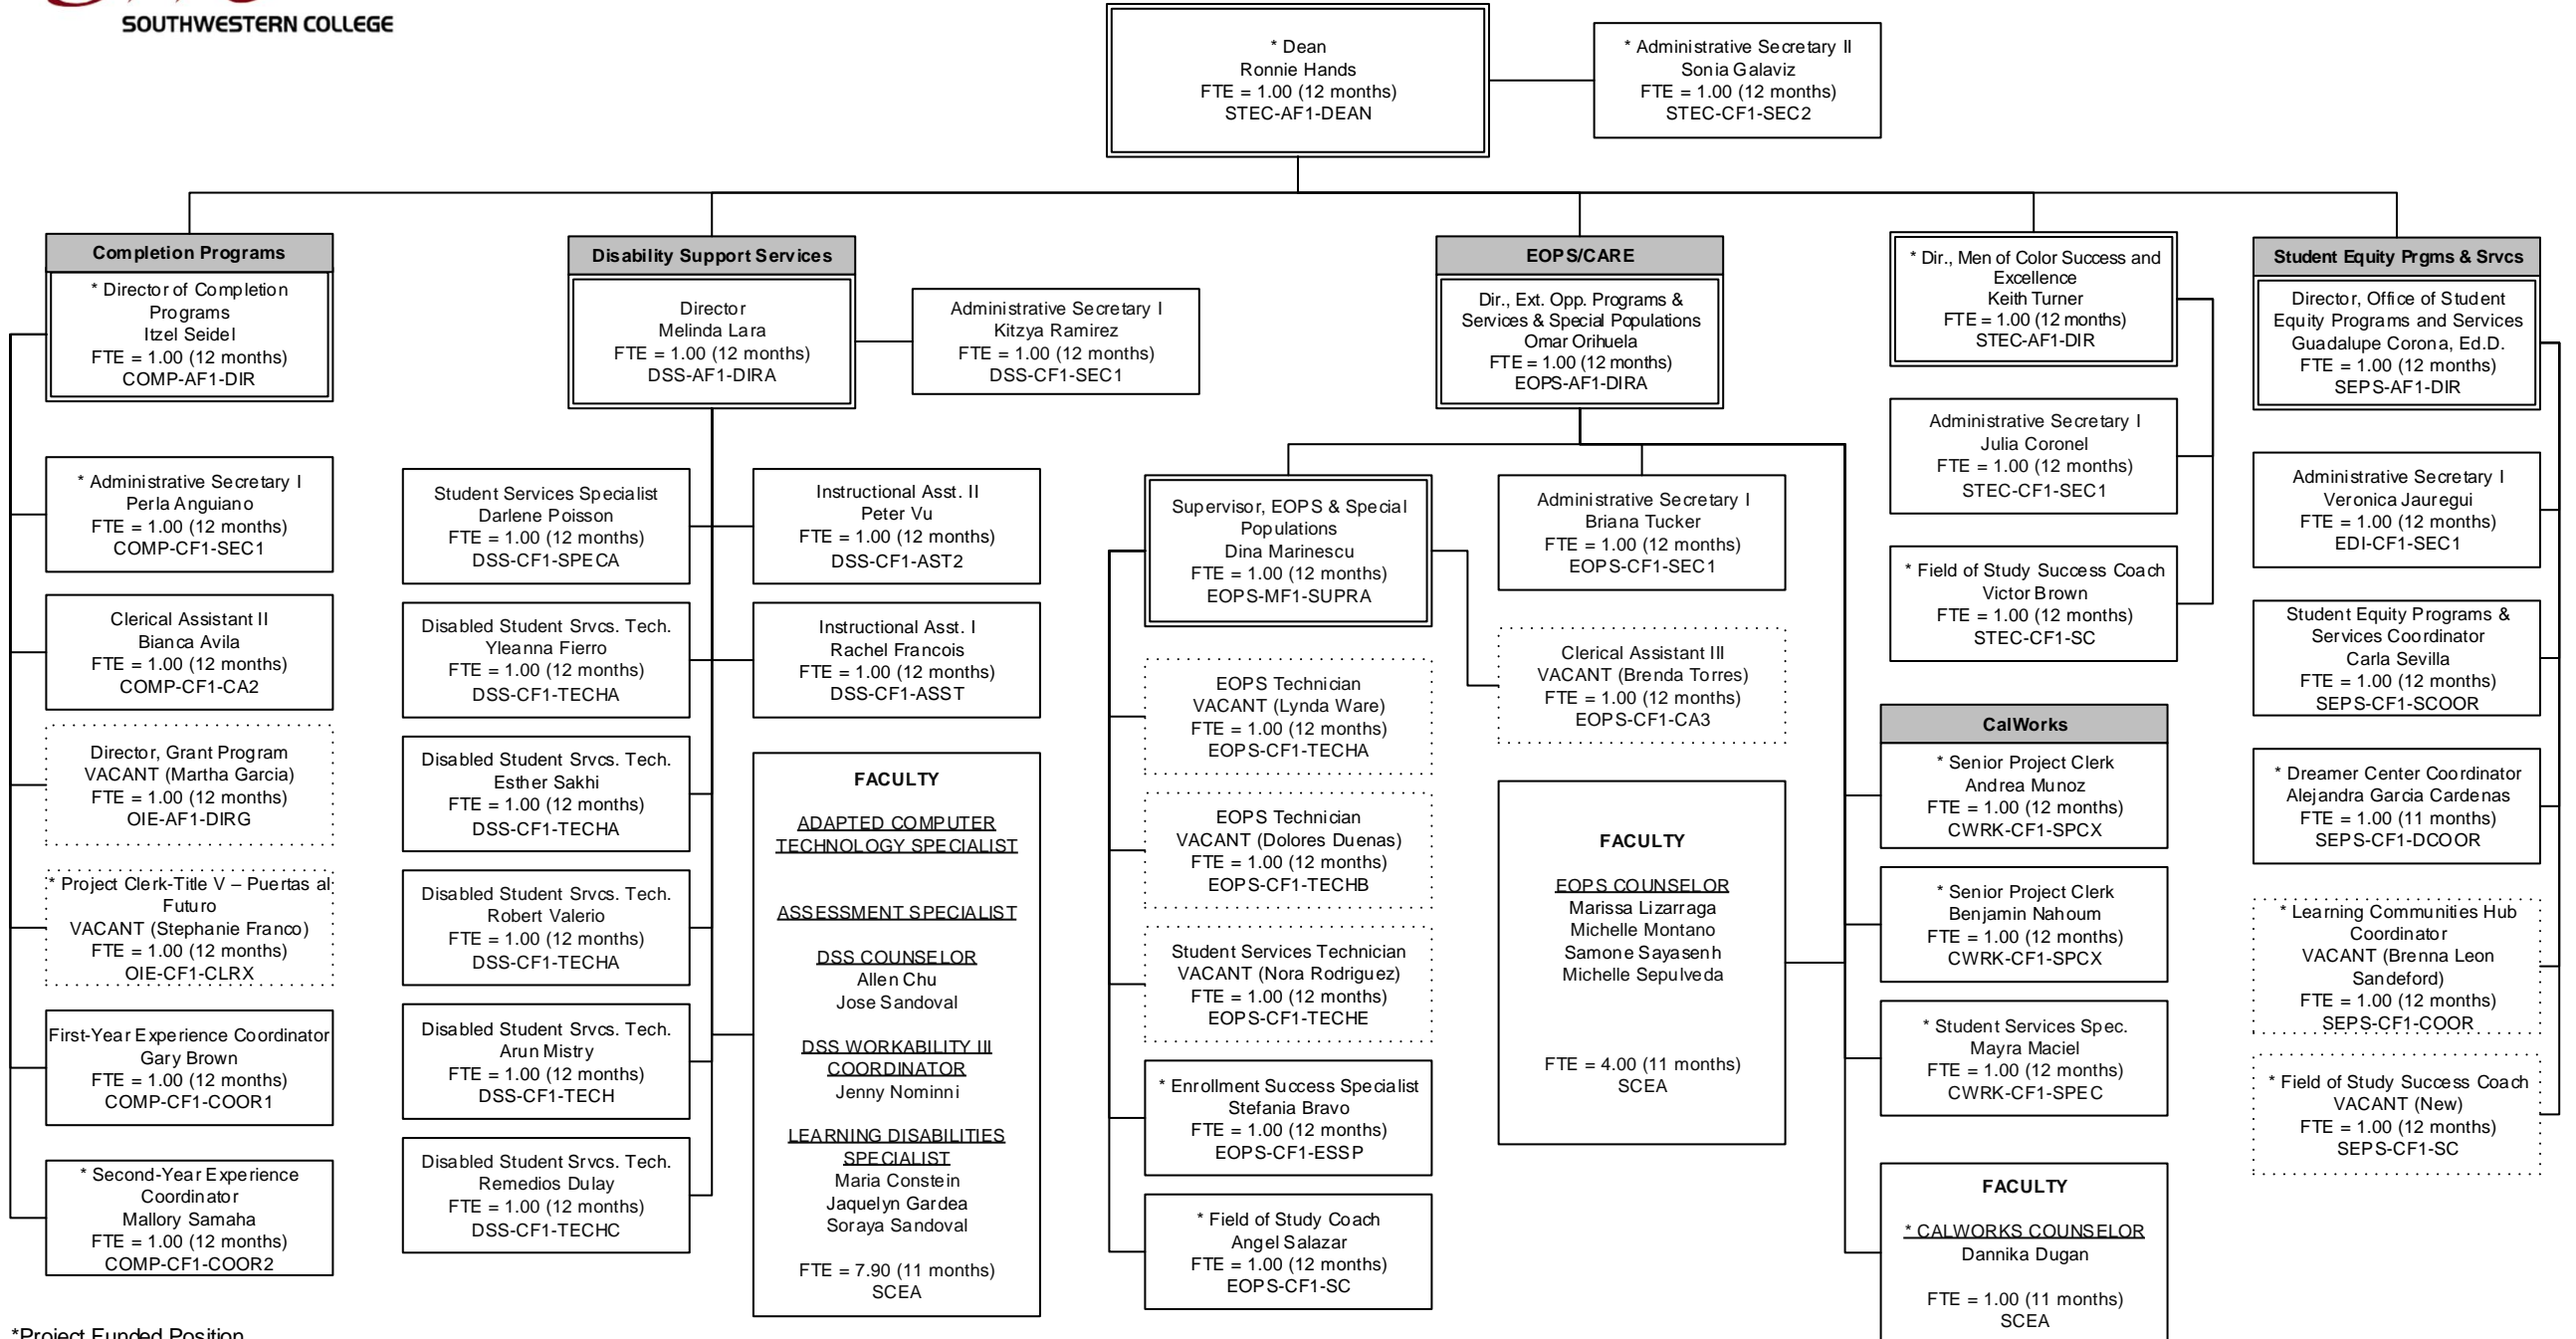

Southwestern College Organizational Chart

Student Affairs

May 2024

*Project Funded Positions

Southwestern College Organizational Chart

Enrollment Services

May 2023

*Project Funded Position

Southwestern College Organizational Chart

Enrollment Services

May 2024

*Project Funded Position

Southwestern College Organizational Chart

School of Counseling and Student Support Programs

May 2024

*Project Funded Position

Southwestern College Organizational Chart

Student Engagement and Completion Programs

May 2024

*Project Funded Position

Southwestern College Organizational Chart

Student Services

February 2024

*Project Funded Position