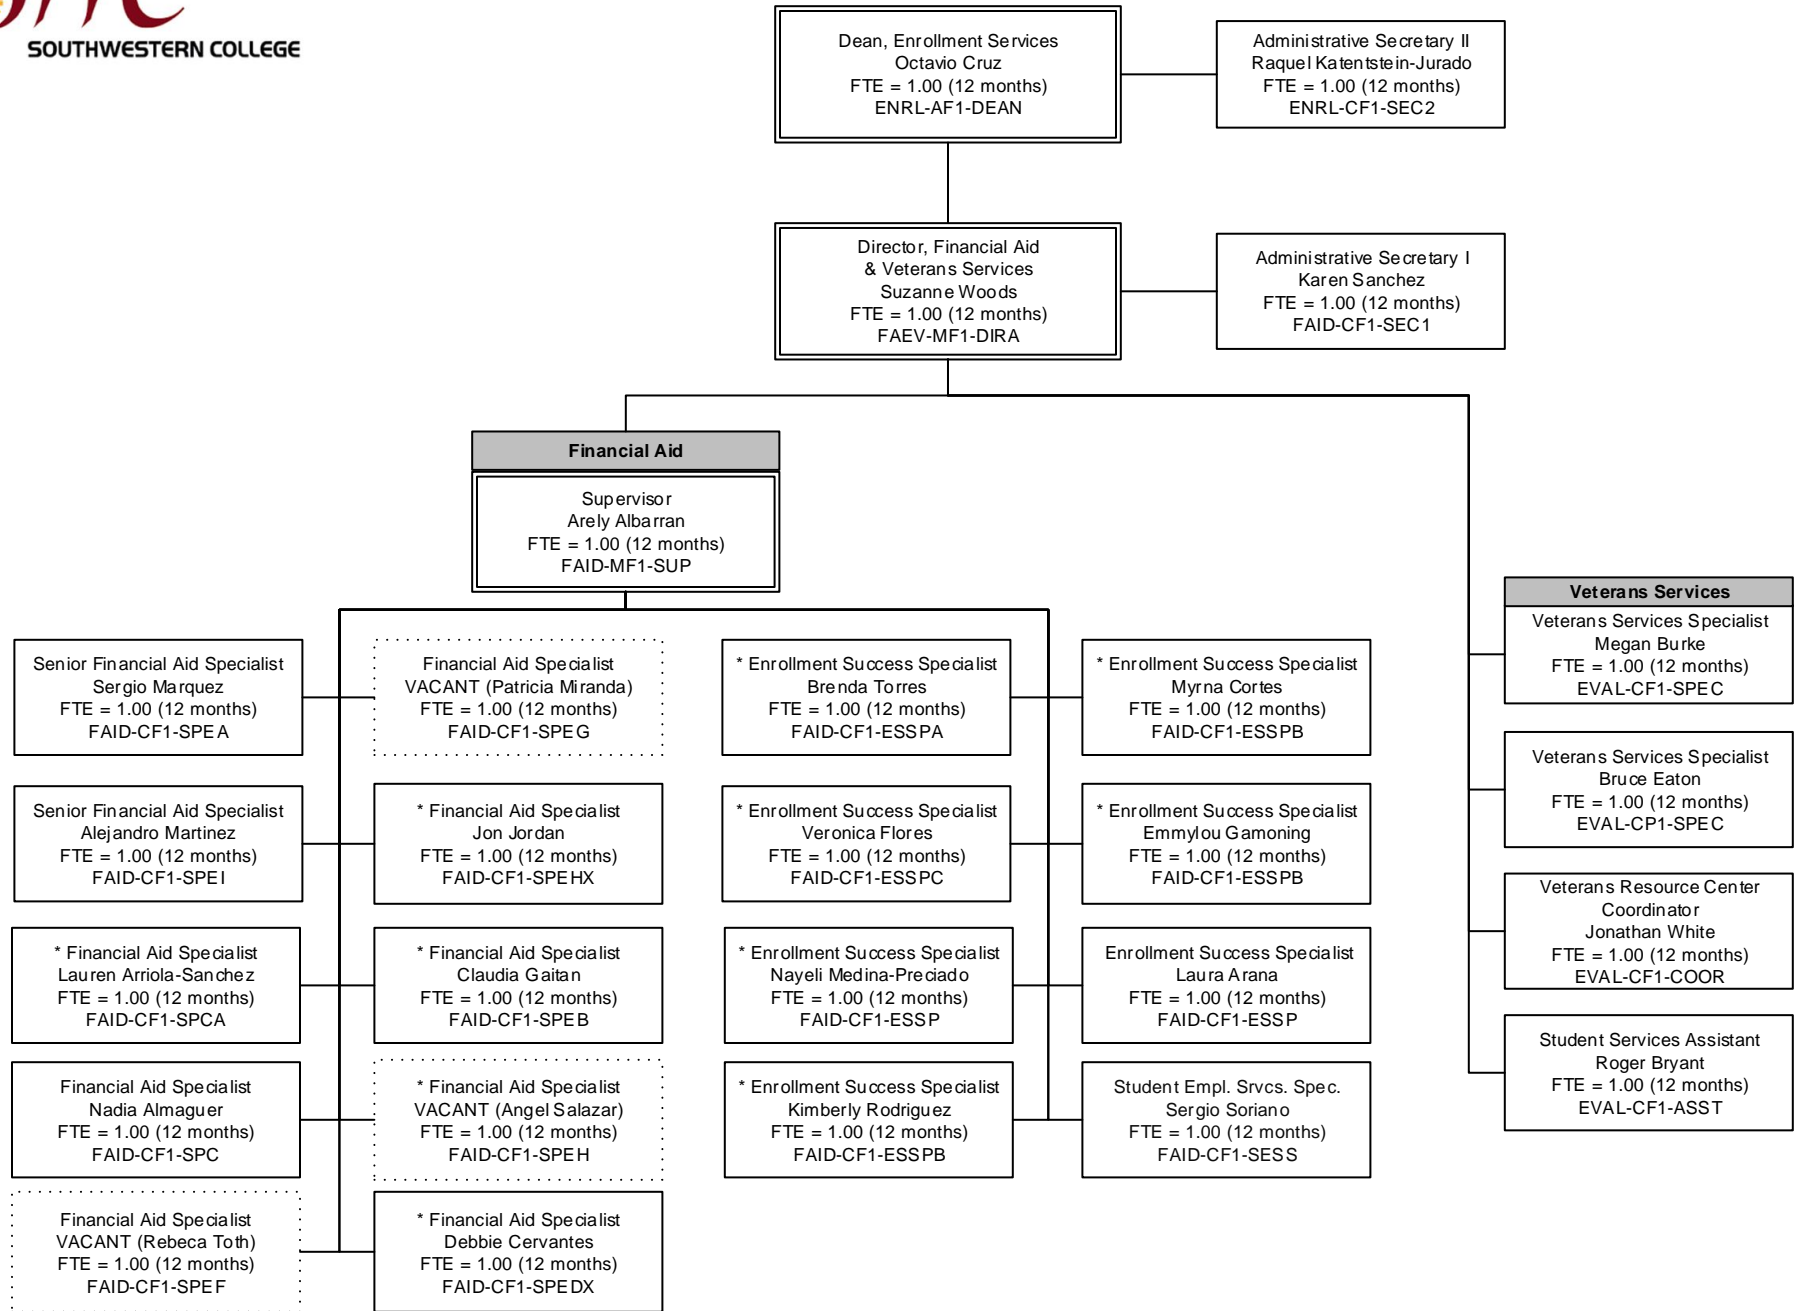

Southwestern College Organizational Chart

Student Affairs

May 2024

*Project Funded Positions

Southwestern College Organizational Chart

Enrollment Services

May 2023

*Project Funded Position

Southwestern College Organizational Chart

Enrollment Services

May 2024

*Project Funded Position

Southwestern College Organizational Chart

School of Counseling and Student Support Programs

May 2024

*Project Funded Position

Southwestern College Organizational Chart

Student Engagement and Completion Programs

May 2024

*Project Funded Position

Southwestern College Organizational Chart

Student Services

February 2024

*Project Funded Position