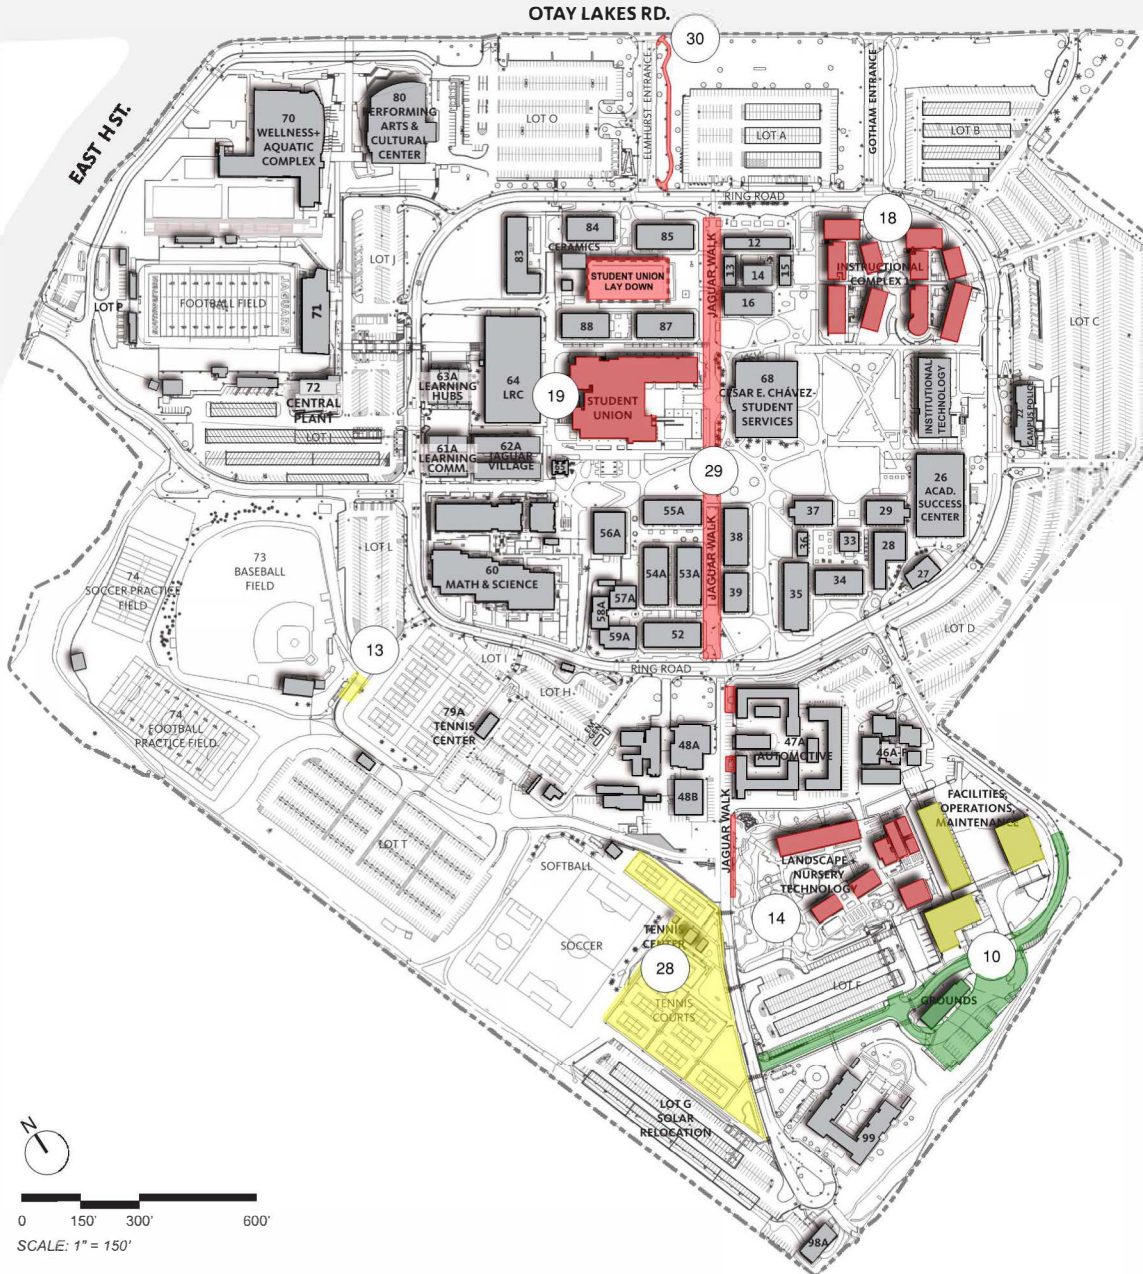

SWC IMPLEMENTATION PLAN CHULA VISTA CAMPUS

PHASE 1 - PROJECTS AERIAL MAP

Project Name	Status	Anticipated Start/Finish
10 Operations Warehouse Relocation - Inc 1&2	Completed	Q3 - 2022
Operations Warehouse Relocation - Inc 3&4	Scheduled	Q2 - 2023
13 Baseball & Softball Upgrades	Scheduled	Q2 - 2023
14 Landscape Nursery Technology	Construction	Q3 - 2024
18 Instructional Complex No. 1	Construction	Q4 - 2024
19 Student Union	Construction	Q4 - 2024
28 Tennis Courts	Scheduled	Q2 - 2023
29 Jaguar Utility Upgrade	Construction	Q1 - 2023
30 Jaguar ADA Upgrade	Construction	Q1 - 2023

0 150' 300' 600'

SCALE: 1" = 150'