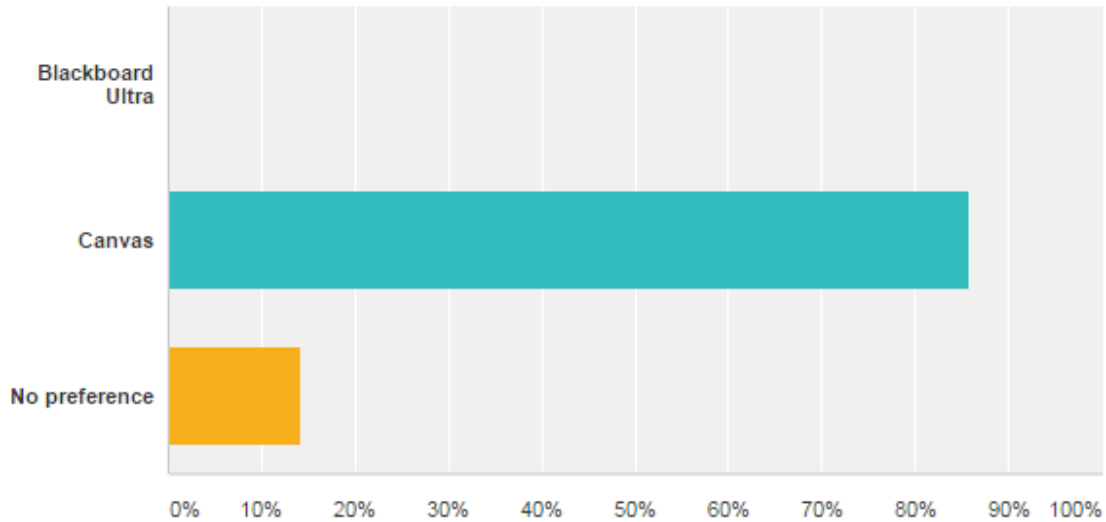

Based on your exploration of Blackboard Ultra and Canvas, which CMS do you think will best serve Southwestern's online education needs for the next five years?

Answered: 7 Skipped: 0

Answer Choices	Responses
Blackboard Ultra	0.00% 0
Canvas	85.71% 6
No preference	14.29% 1
Total	7