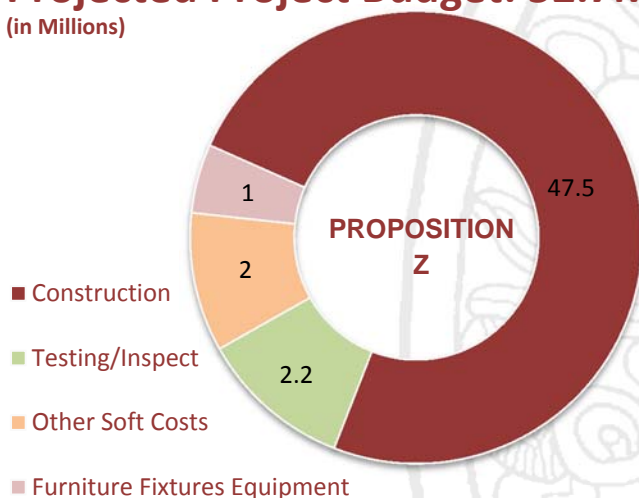

Architect:
TUCKER SADLER ARCHITECTS
 ARCHITECTURE > PLANNING > INTERIORS > DEVELOPMENT SERVICES

PERFORMING ARTS CENTER

The Performing Arts & Cultural Center is currently in its design phase. The PACC will be situated on the northeastern portion of the Southwestern College Main Campus. In addition to serving the students, this facility may be used to accommodate the community, host public events and cultural engagements. The PACC is planned to be designed to achieve LEED Silver Certification.

- Gross Floor Area: 48,576 SF
- 500-Seat Theatre Auditorium & Stage
- 151-Seat Black Box Theater
- Dance Instruction and Performance
- Performing Arts Classroom
- Audience Support
- Stage Craft/Prop Construction Area

Projected Project Budget: 52.7M

(in Millions)

Project Timeline