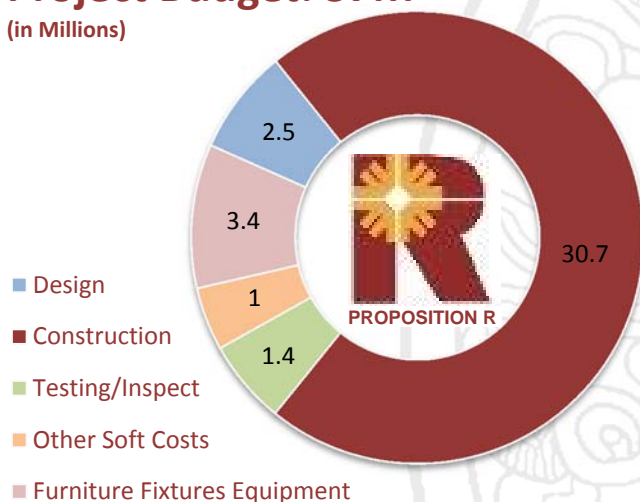

## PERFORMING ARTS & CULTURAL COMPLEX

The Performing Arts & Cultural Center is currently in its design phase. The PACC will be situated on the northeastern portion of the Southwestern College Main Campus. In addition to serving the students, this facility may be used to accommodate the community, host public events and cultural engagements. The PACC is planned to be designed to achieve LEED Silver Certification.

- Gross Floor Area: 41,384 SF
- 500-Seat Theatre Auditorium & Stage
- 170-Seat Black Box Theater
- Dance Instruction and Performance
- Performing Arts Classroom
- Audience Support
- Stage Craft/Prop Construction Area

### Project Budget: 37M

(in Millions)