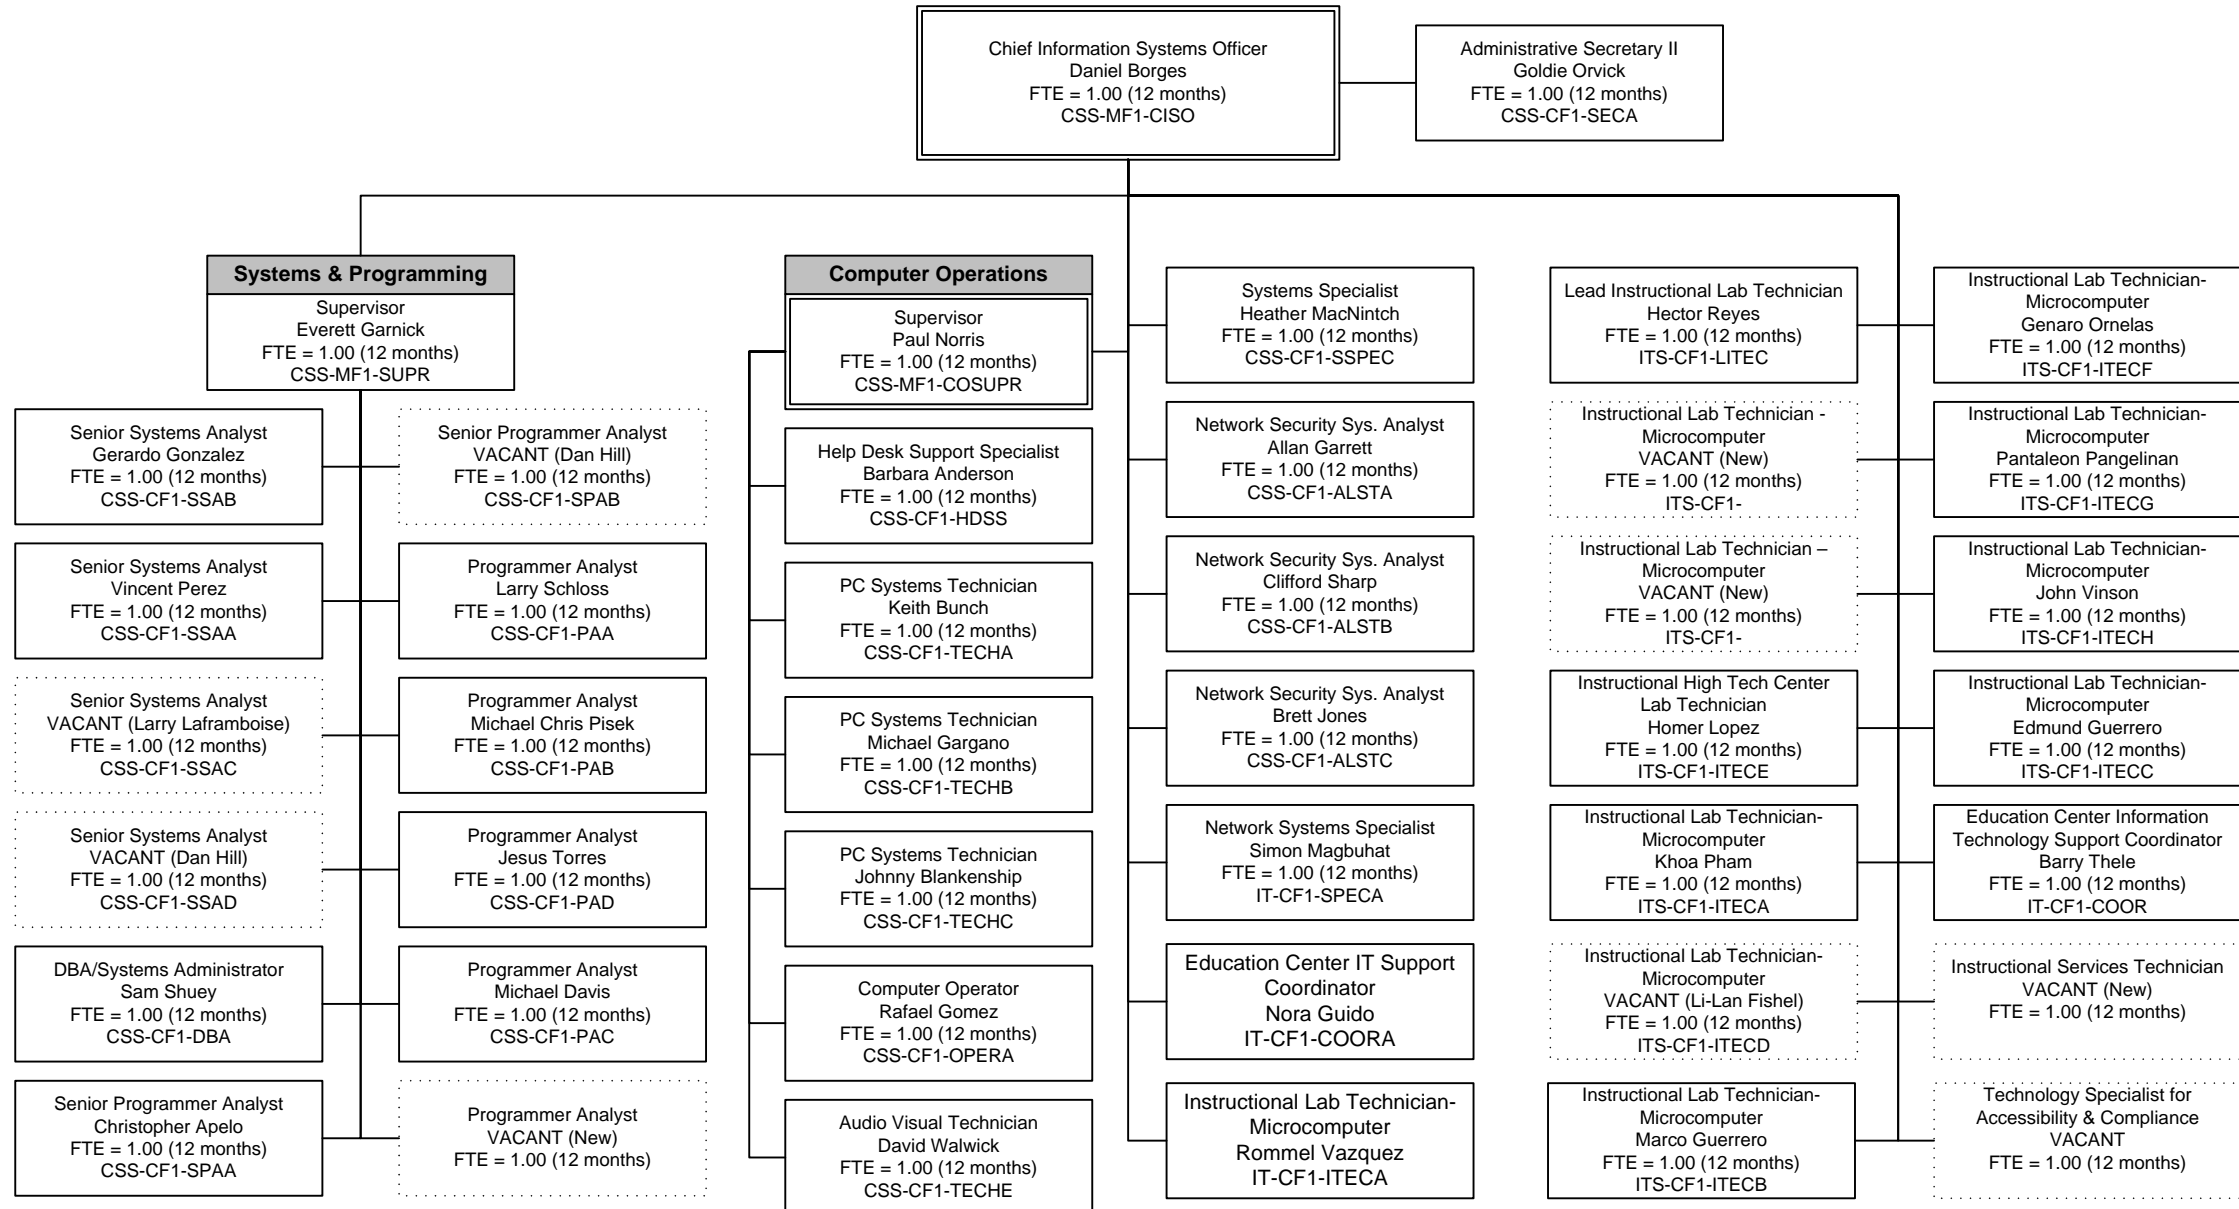

Southwestern College Organizational Chart

Superintendent/President's Office

May 2017

Southwestern College Organizational Chart

Institutional Technology

August 2017

Southwestern College Organizational Chart

Office of Institutional Effectiveness