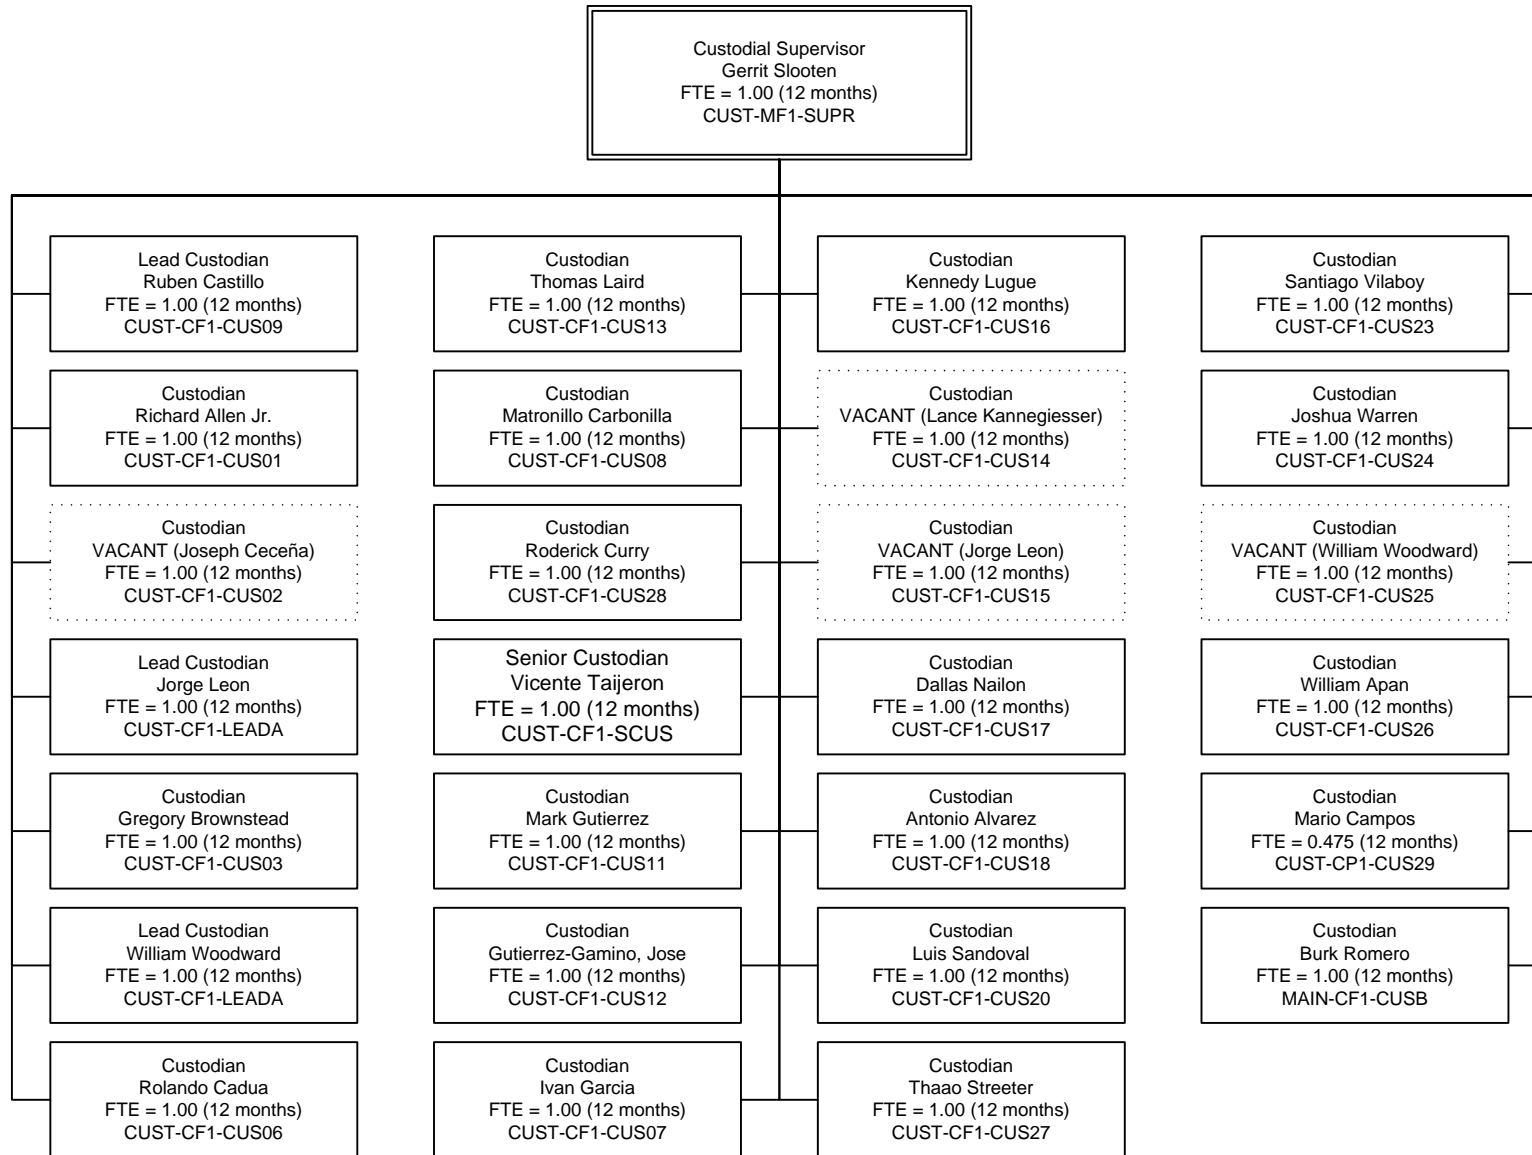

Southwestern College Organizational Chart

Business & Financial Affairs

May 2017

Southwestern College Organizational Chart

Bookstore

May 2017

Southwestern College Organizational Chart

Custodial May 2017

Southwestern College Organizational Chart

Facilities, Operations & Planning

September 2016

Southwestern College Organizational Chart

Food Services/Contracts Food Program Projects

May 2017

Southwestern College Organizational Chart

Grounds May 2017

Southwestern College Organizational Chart

Maintenance November 2016

*Project Funded positions

Southwestern College Organizational Chart

Procurement, Central Services & Risk Management

May 2017