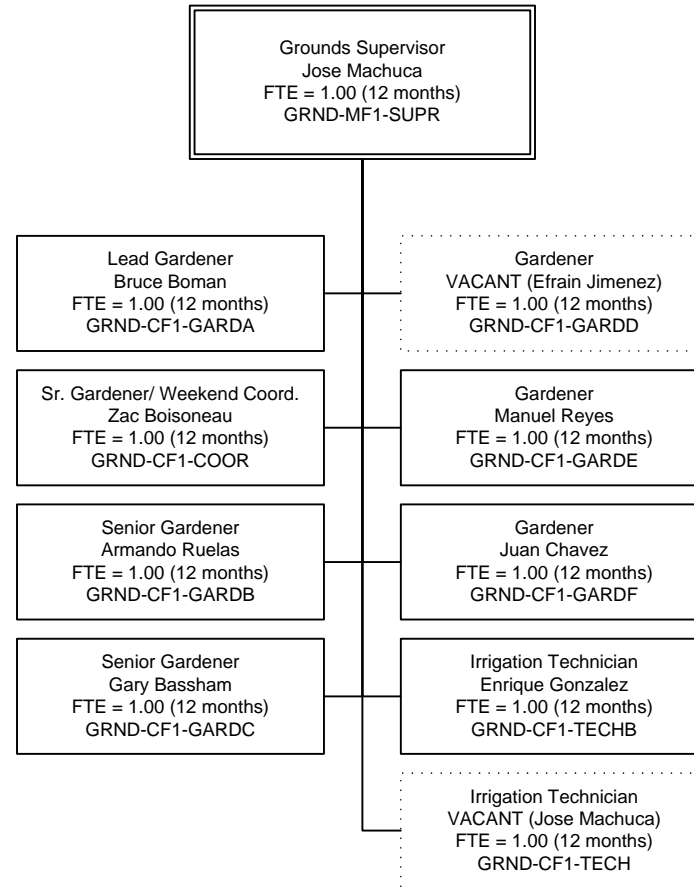

Southwestern College Organizational Chart

Business & Financial Affairs

May 2017

Southwestern College Organizational Chart

Bookstore

May 2017

Southwestern College Organizational Chart

Custodial May 2017

Southwestern College Organizational Chart

Facilities, Operations & Planning

September 2016

Southwestern College Organizational Chart

Food Services/Contracts Food Program Projects

May 2017

Southwestern College Organizational Chart

Grounds May 2017

Southwestern College Organizational Chart

Maintenance November 2016

*Project Funded positions

Southwestern College Organizational Chart

Procurement, Central Services & Risk Management

May 2017