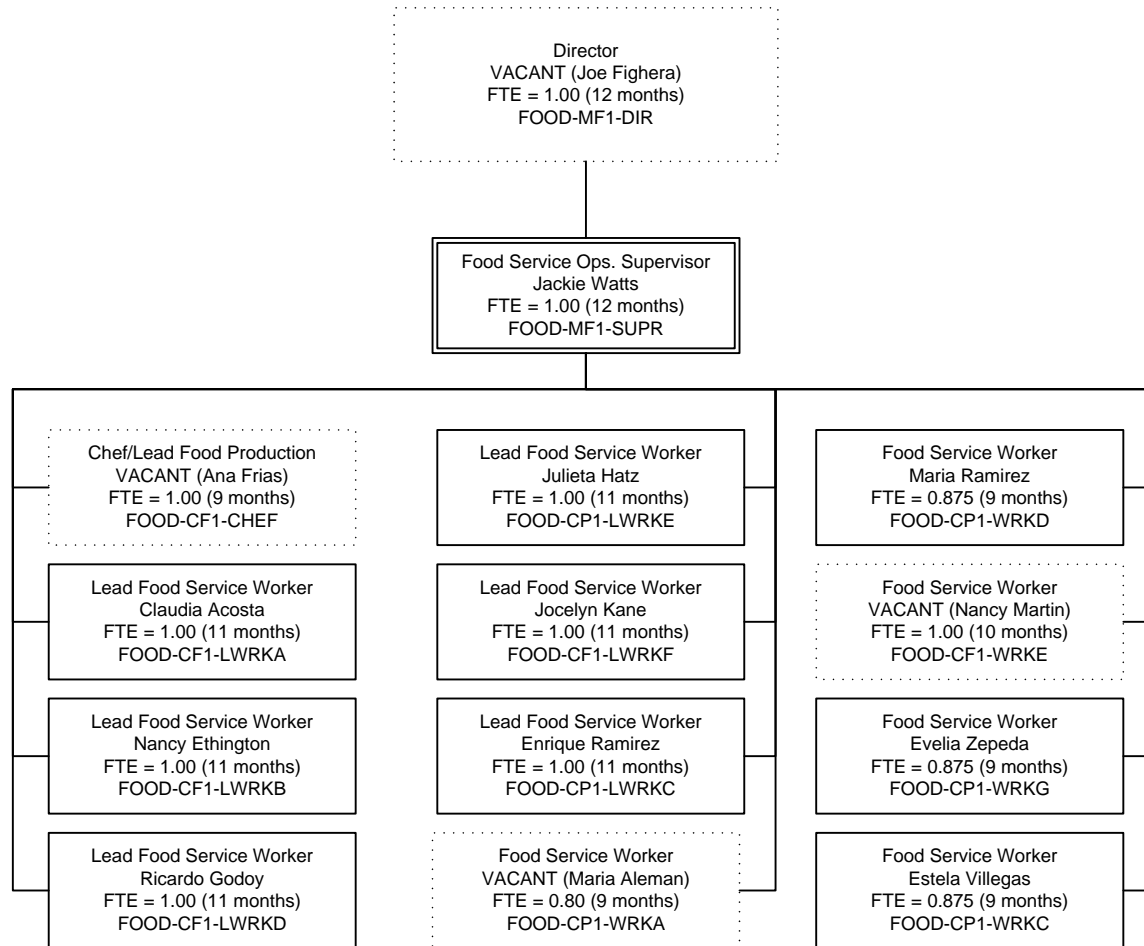

Southwestern College Organizational Chart

Facilities, Operations & Planning

September 2016

Southwestern College Organizational Chart

Food Services/Contracts Food Program Projects

May 2017

Southwestern College Organizational Chart

Grounds May 2017

Southwestern College Organizational Chart

Maintenance November 2016

*Project Funded positions

Southwestern College Organizational Chart

Procurement, Central Services & Risk Management

May 2017