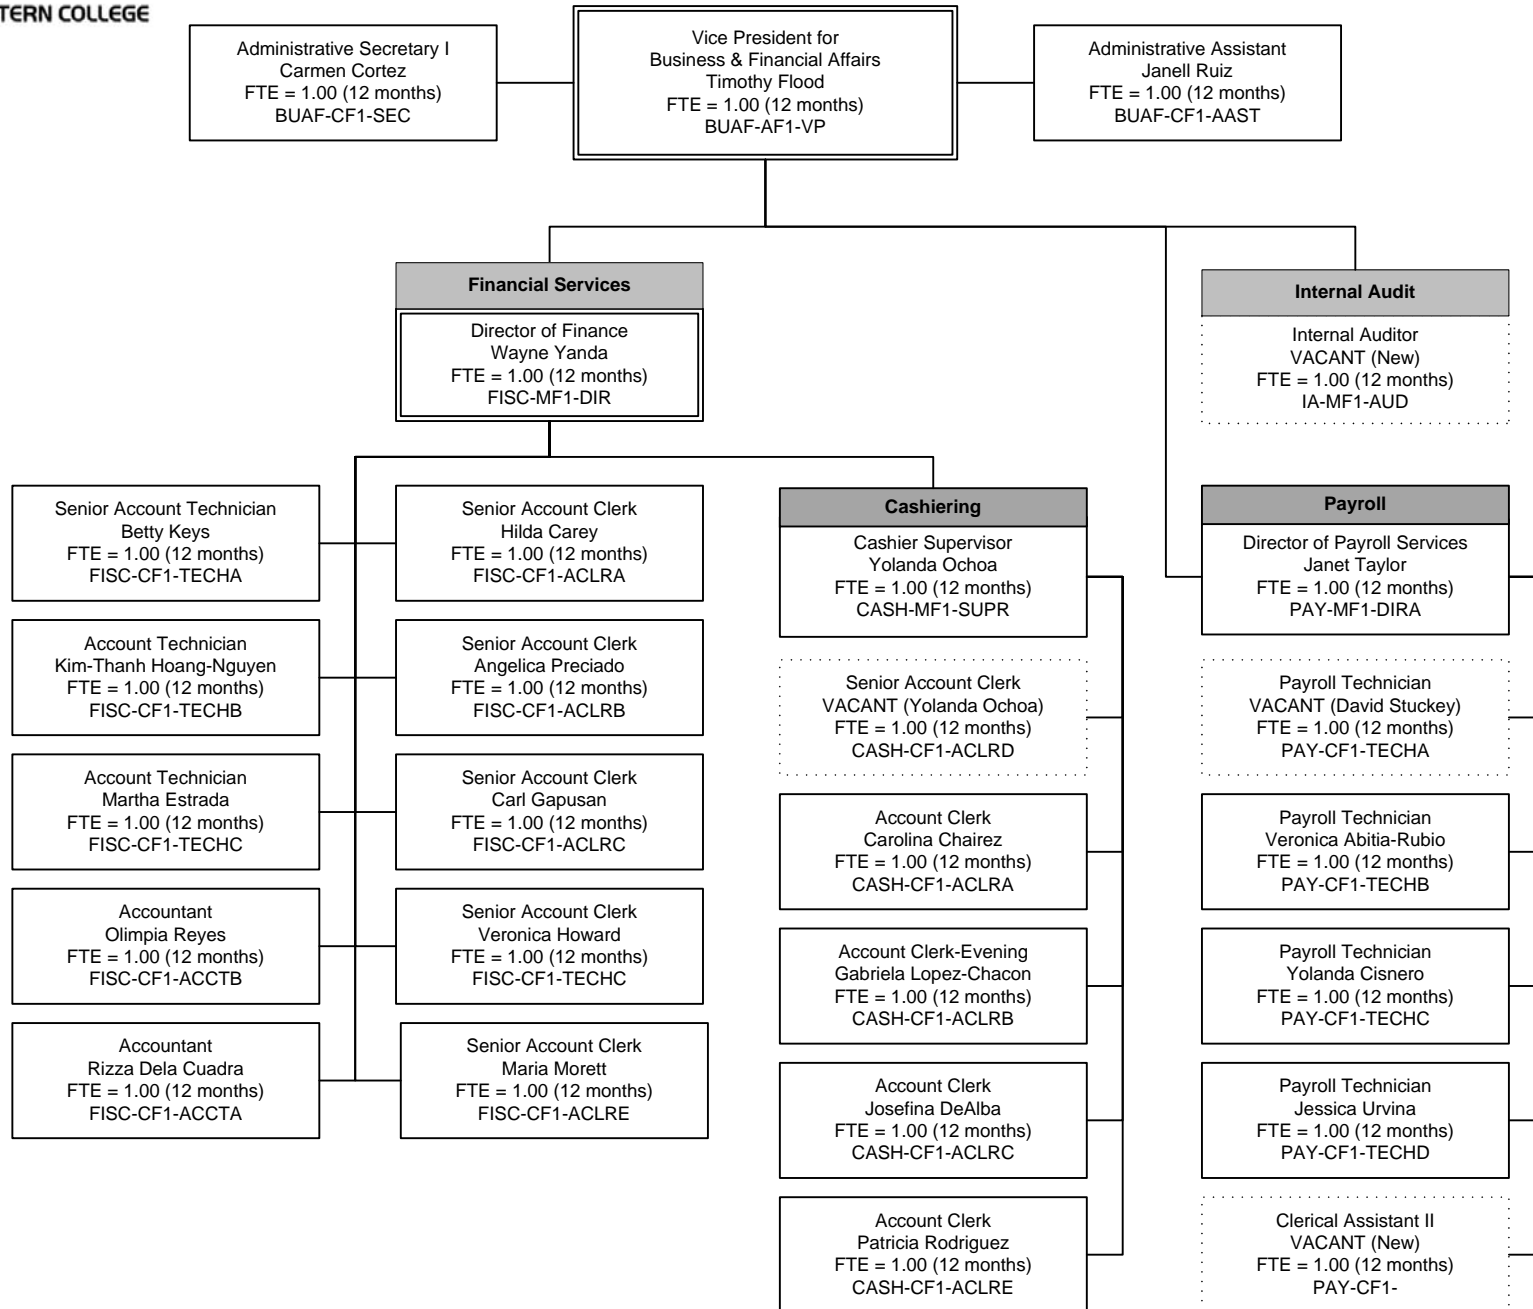

Southwestern College Organizational Chart

Business & Financial Affairs

May 2017

Southwestern College Organizational Chart

Bookstore

May 2017

Southwestern College Organizational Chart

Custodial May 2017

Southwestern College Organizational Chart

Facilities, Operations & Planning

September 2016

Southwestern College Organizational Chart

Food Services/Contracts Food Program Projects

May 2017

Southwestern College Organizational Chart

Grounds May 2017

Southwestern College Organizational Chart

Maintenance November 2016

*Project Funded positions

Southwestern College Organizational Chart

Procurement, Central Services & Risk Management

May 2017