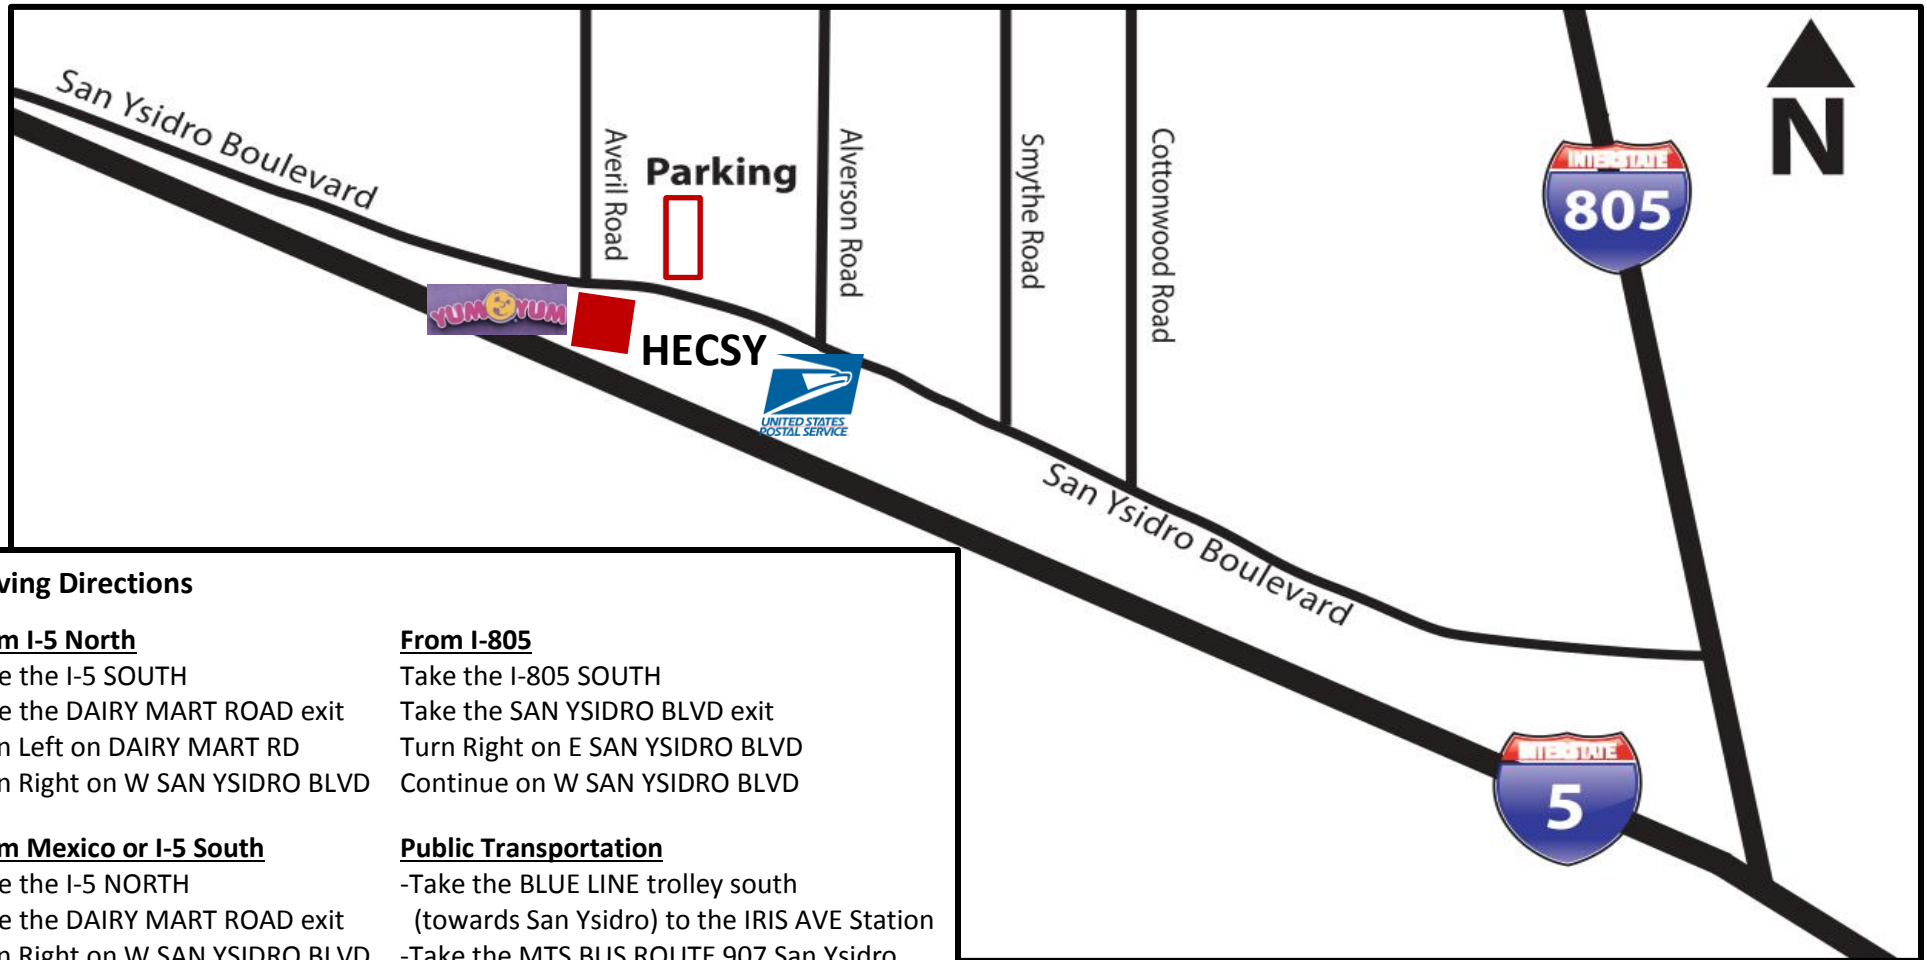

## Driving Directions

### From I-5 North

Take the I-5 SOUTH  
Take the DAIRY MART ROAD exit  
Turn Left on DAIRY MART RD  
Turn Right on W SAN YSIDRO BLVD

### From Mexico or I-5 South

Take the I-5 NORTH  
Take the DAIRY MART ROAD exit  
Turn Right on W SAN YSIDRO BLVD

### From I-805

Take the I-805 SOUTH  
Take the SAN YSIDRO BLVD exit  
Turn Right on E SAN YSIDRO BLVD  
Continue on W SAN YSIDRO BLVD