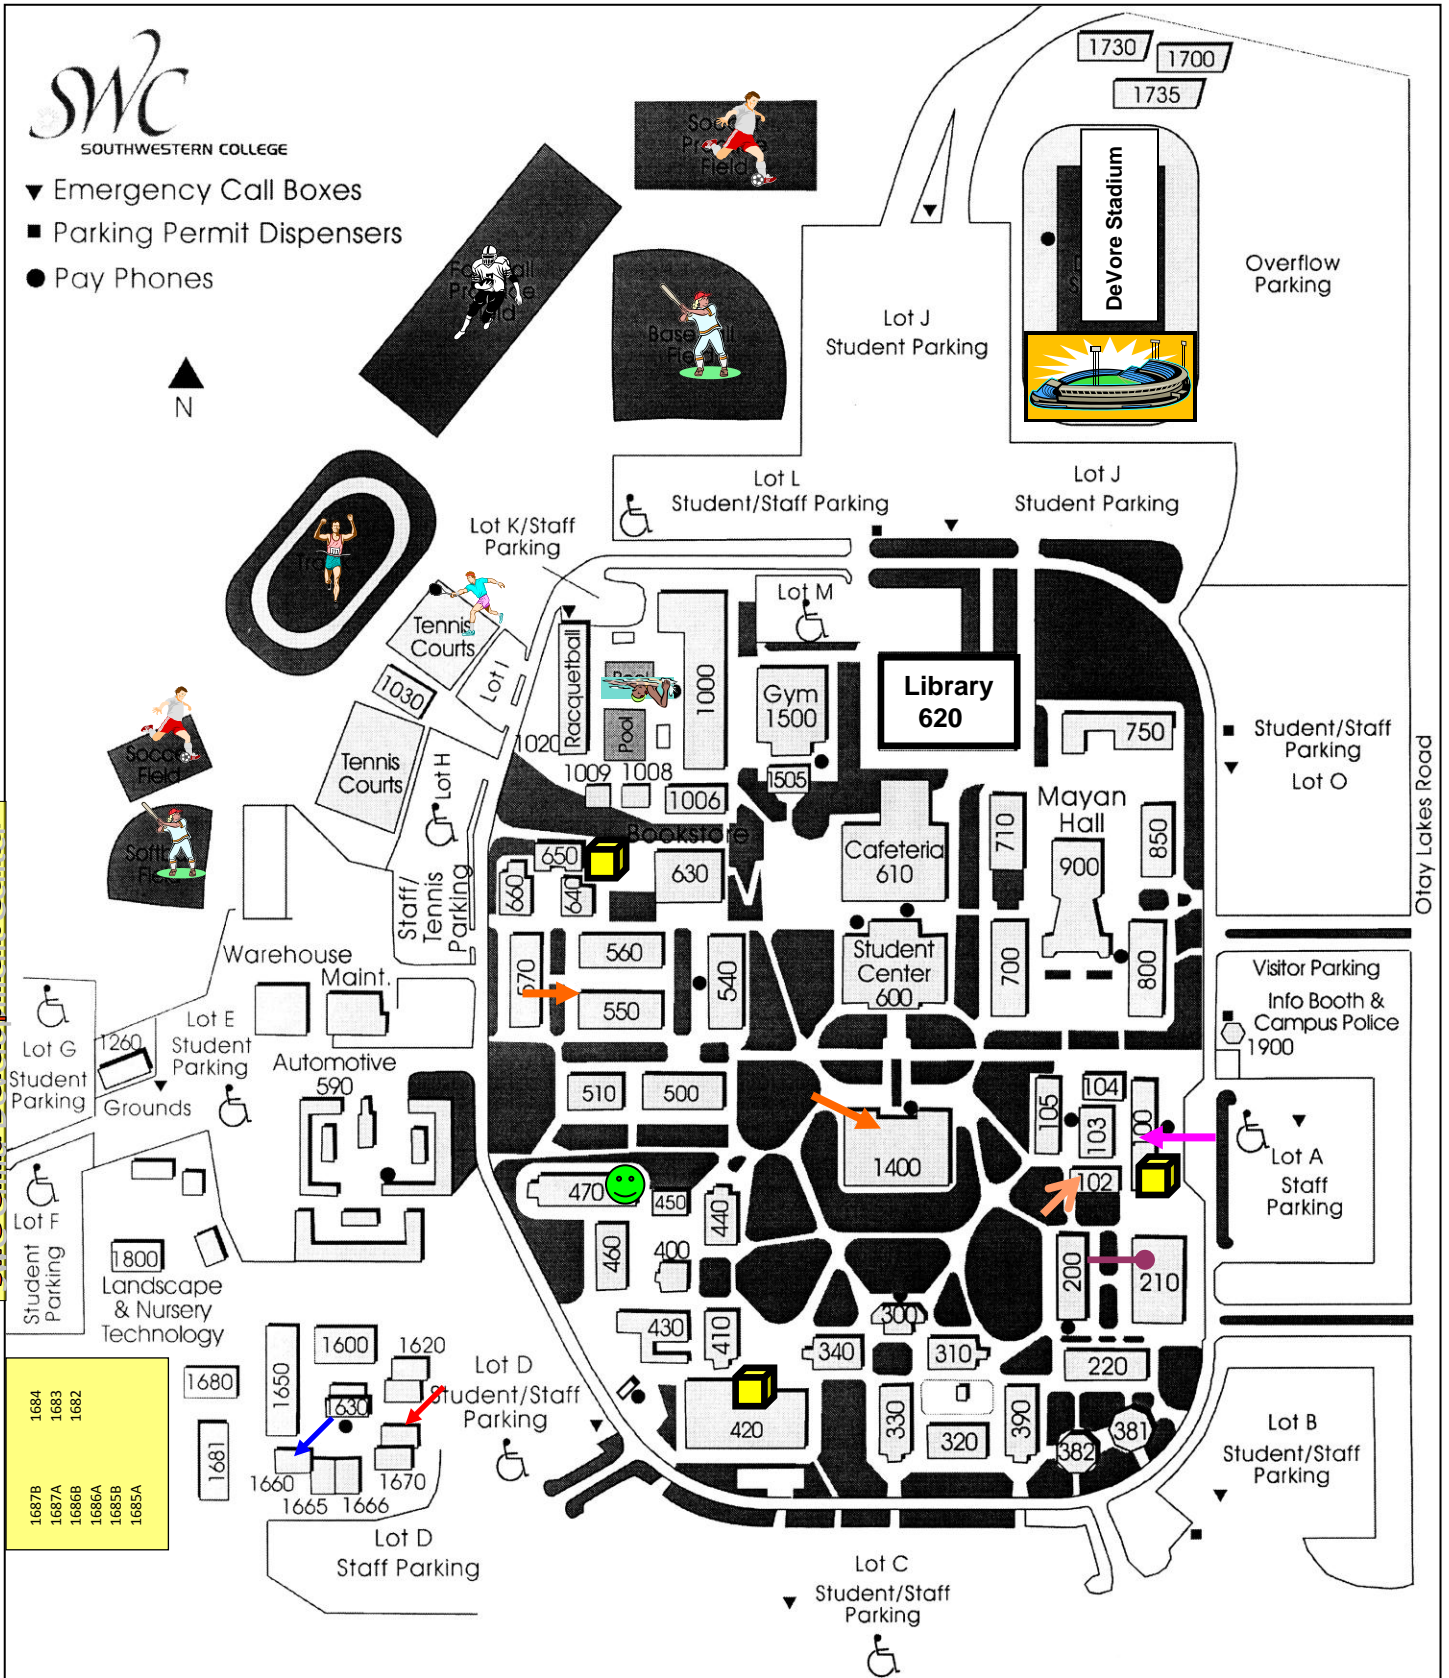

- ▼ Emergency Call Boxes
- Parking Permit Dispensers
- Pay Phones

SWC Child Development Center

School of Social Science, Business & Humanities 470K Vice President for Academic Affairs (213)

Campus Mailroom (102) for all full-time faculty and campus departments Human Resources Payroll Office Support Services

Self Service Copiers 102, 429, L113 & 653 Admissions, Financial Aid, Counseling/Evaluations, Assessment (1400)