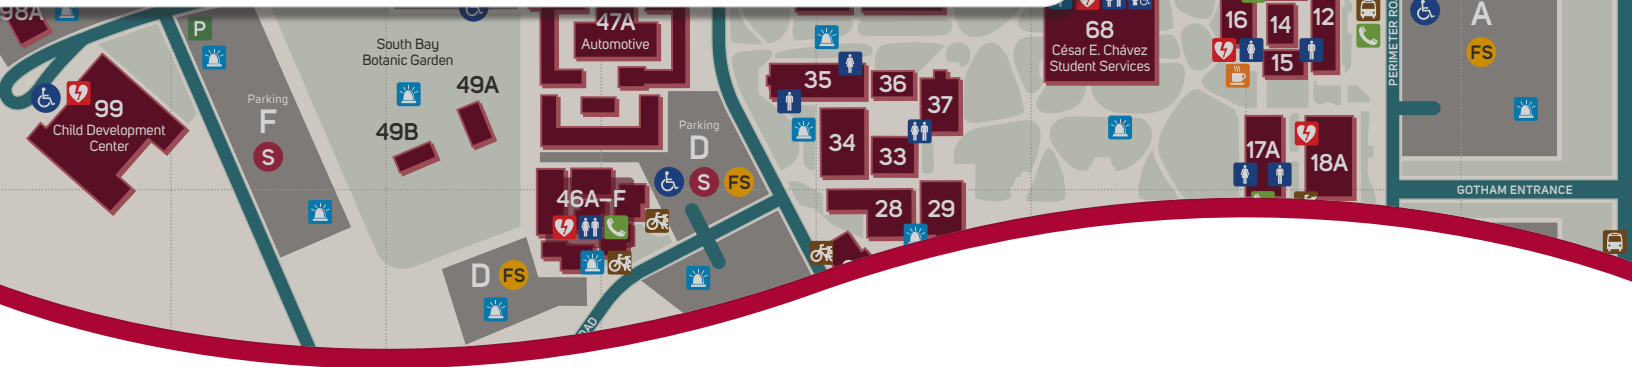

NEW CHULA VISTA CAMPUS RENUMBERING

Throughout our half-century history, the Chula Vista campus has grown beyond our dreams to meet the needs of the South Bay. With each new building and facility, we've had to get a little creative on how to number it.

Over the years, it's gotten a little complicated, so we've started from scratch. We've renumbered and standardized the entire Chula Vista campus to help our students, employees and visitors better find their way.

How to Read a New Room Number

-  First, find your building number on the new map. Building numbers flow clockwise around the perimeter road.
-  New room numbers will usually flow clockwise around the building.

New Numbers to Popular Campus Buildings

- **Academic Success Center:** Building 26
- **Bookstore:** Building 56A
- **César E. Chávez Student Services Center:** Building 68
- **DeVore Stadium:** Building 71
- **Library:** Building 64
- **Math & Science Building:** Building 60
- **Mayan Hall:** Building 86A
- **Wellness & Aquatics Complex:** Building 70