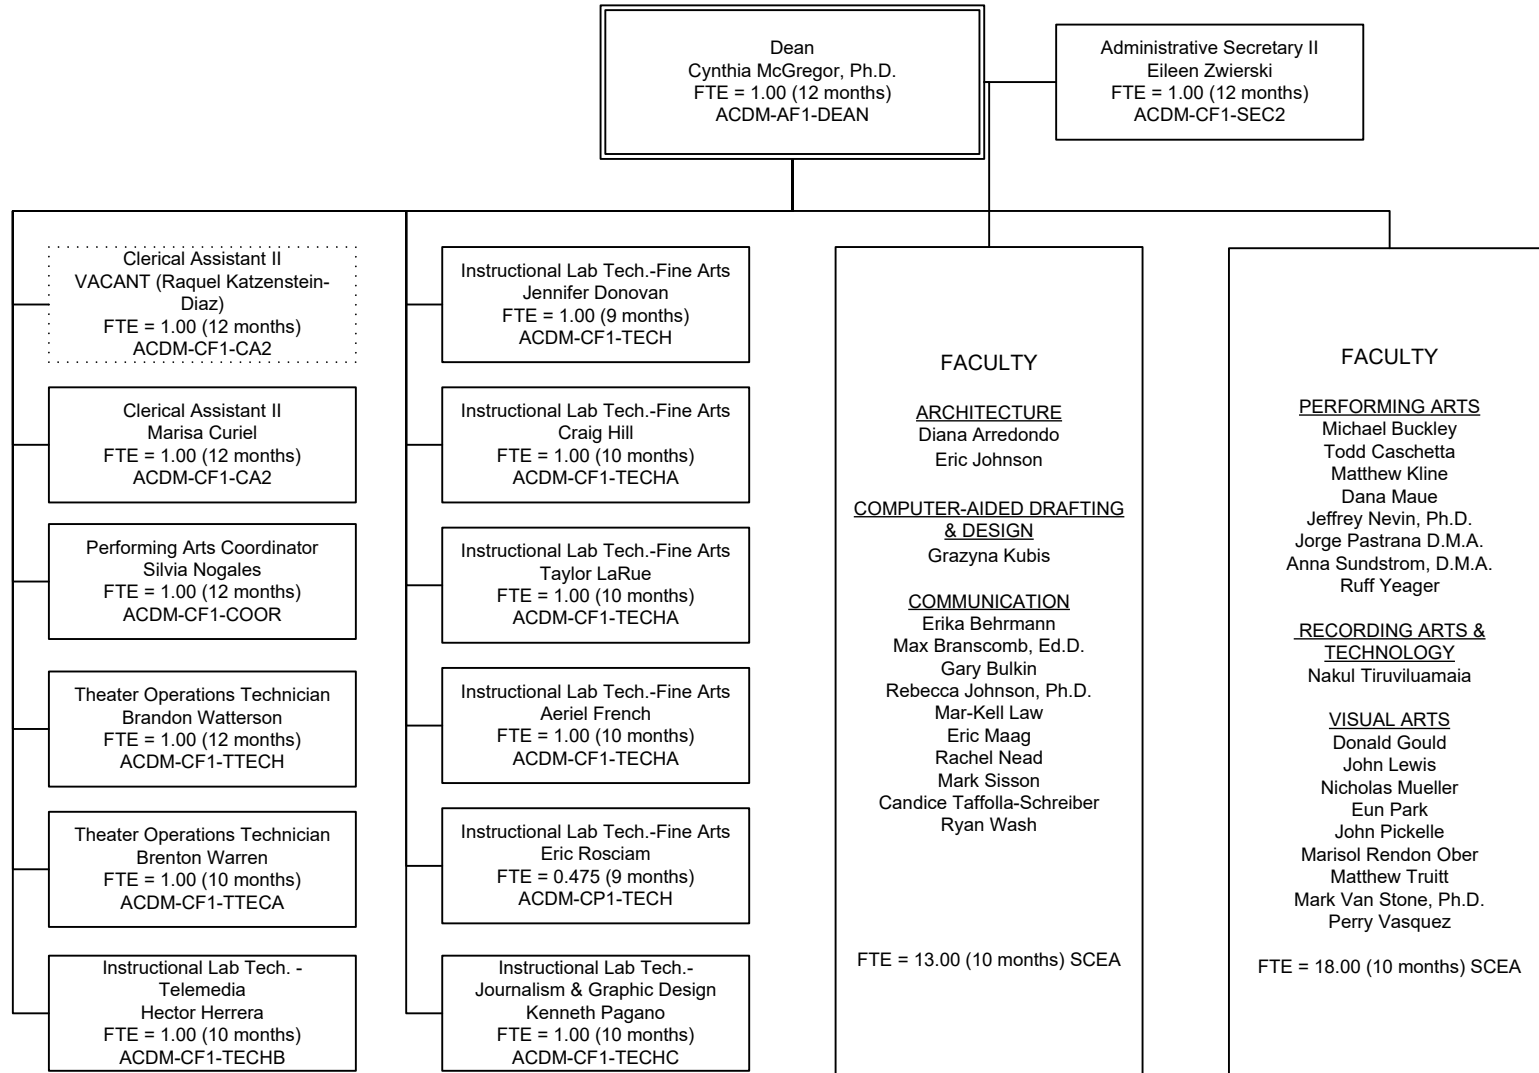

Southwestern College Organizational Chart

School of Arts, Communication, Design and Media

July 2024