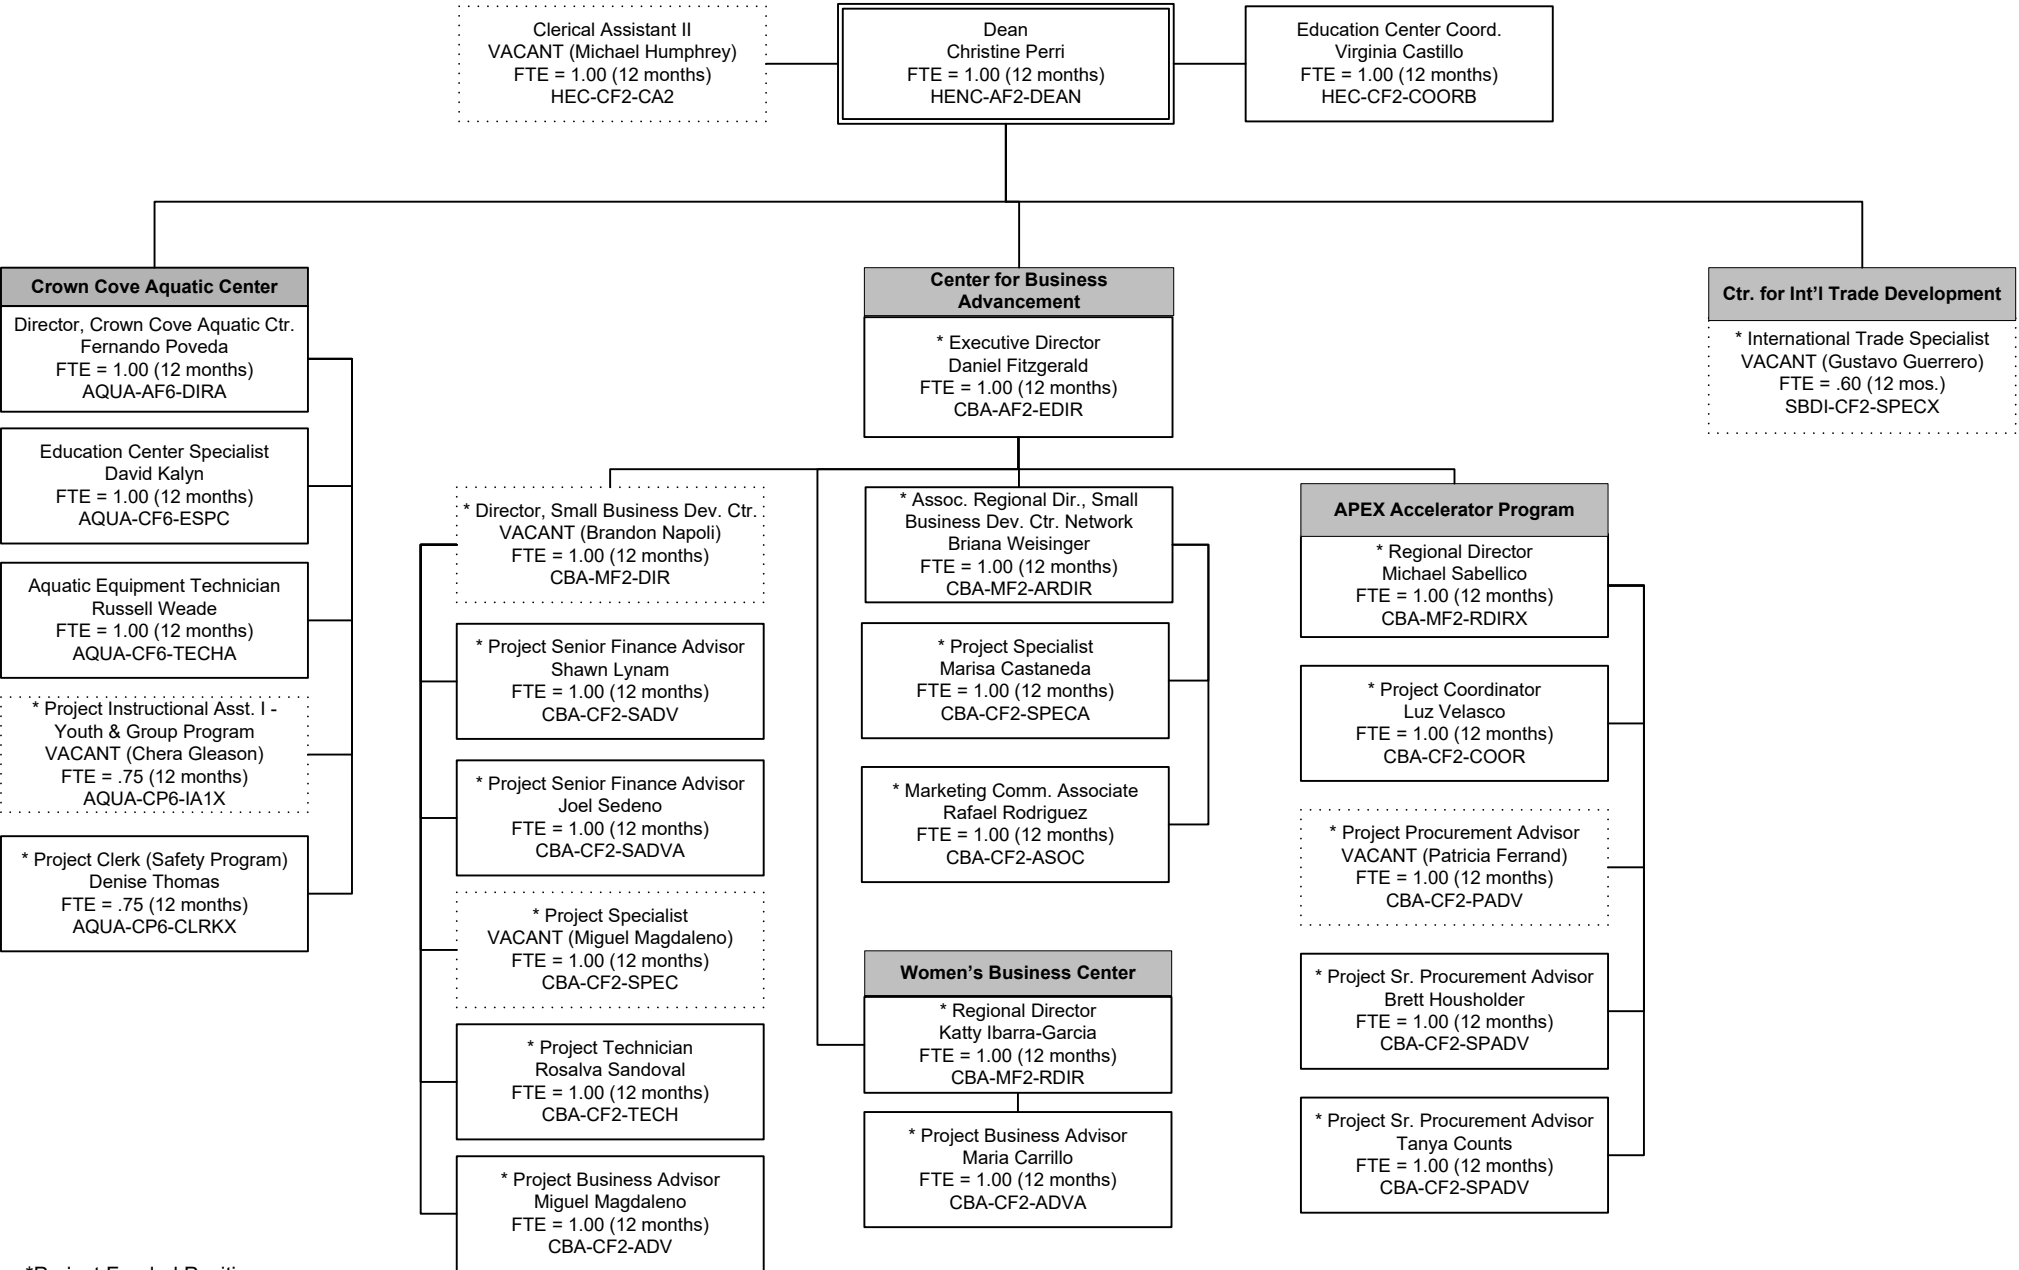

Southwestern College Organizational Chart

Higher Education Center at National City

February 2025