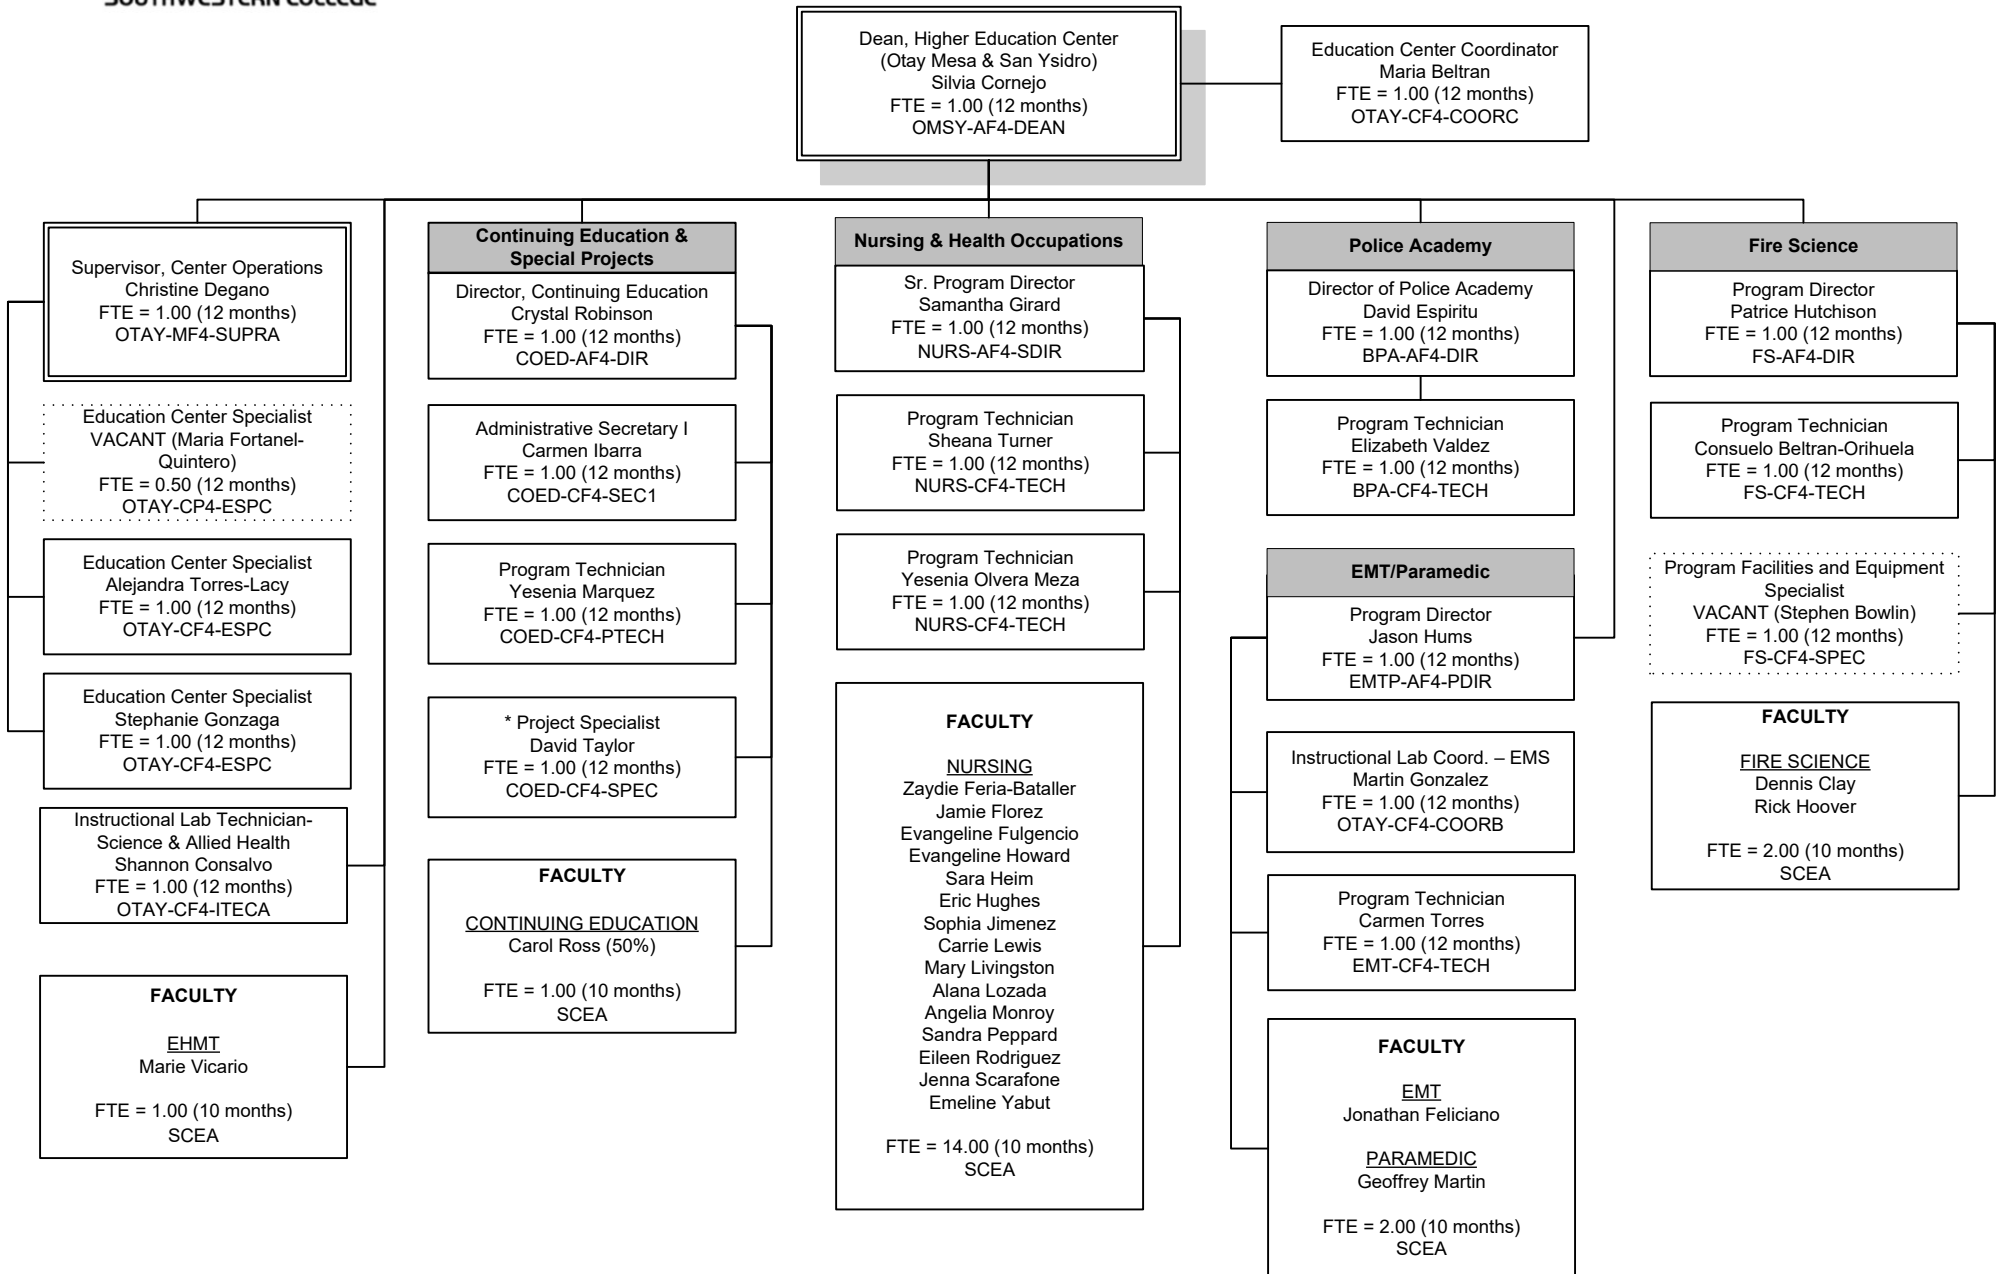

Southwestern College Organizational Chart

Higher Education Center at Otay Mesa

March 2025

*Project Funded positions