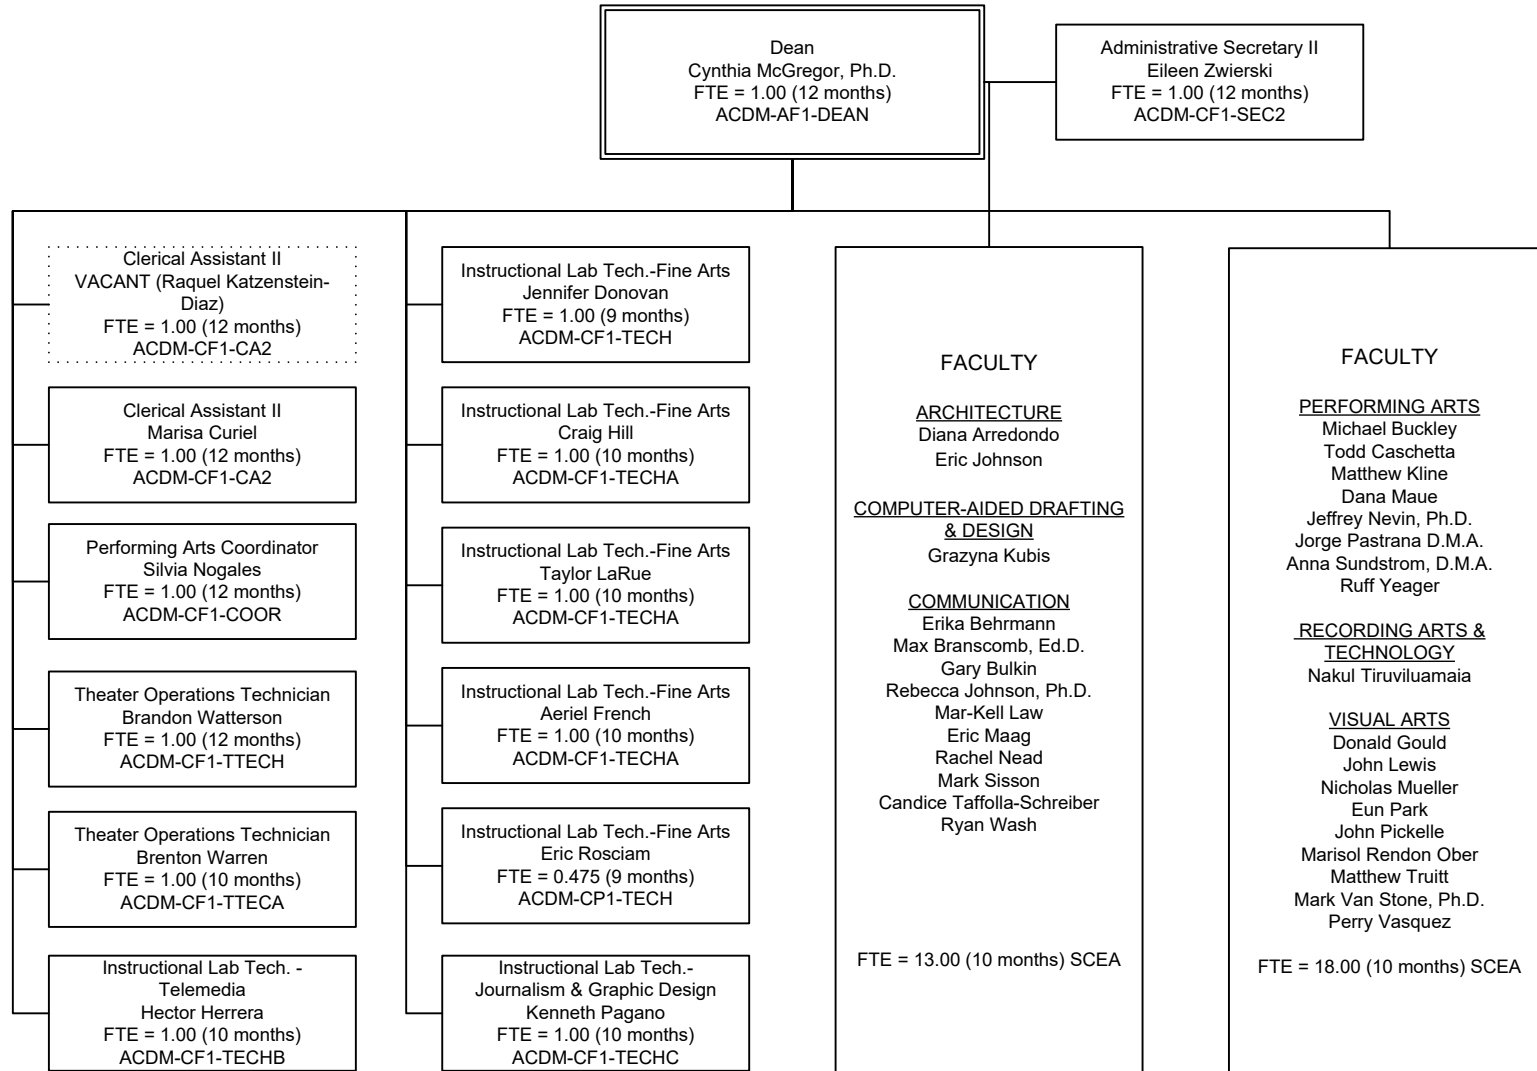

Southwestern College Organizational Chart

School of Arts, Communication, Design and Media

July 2024