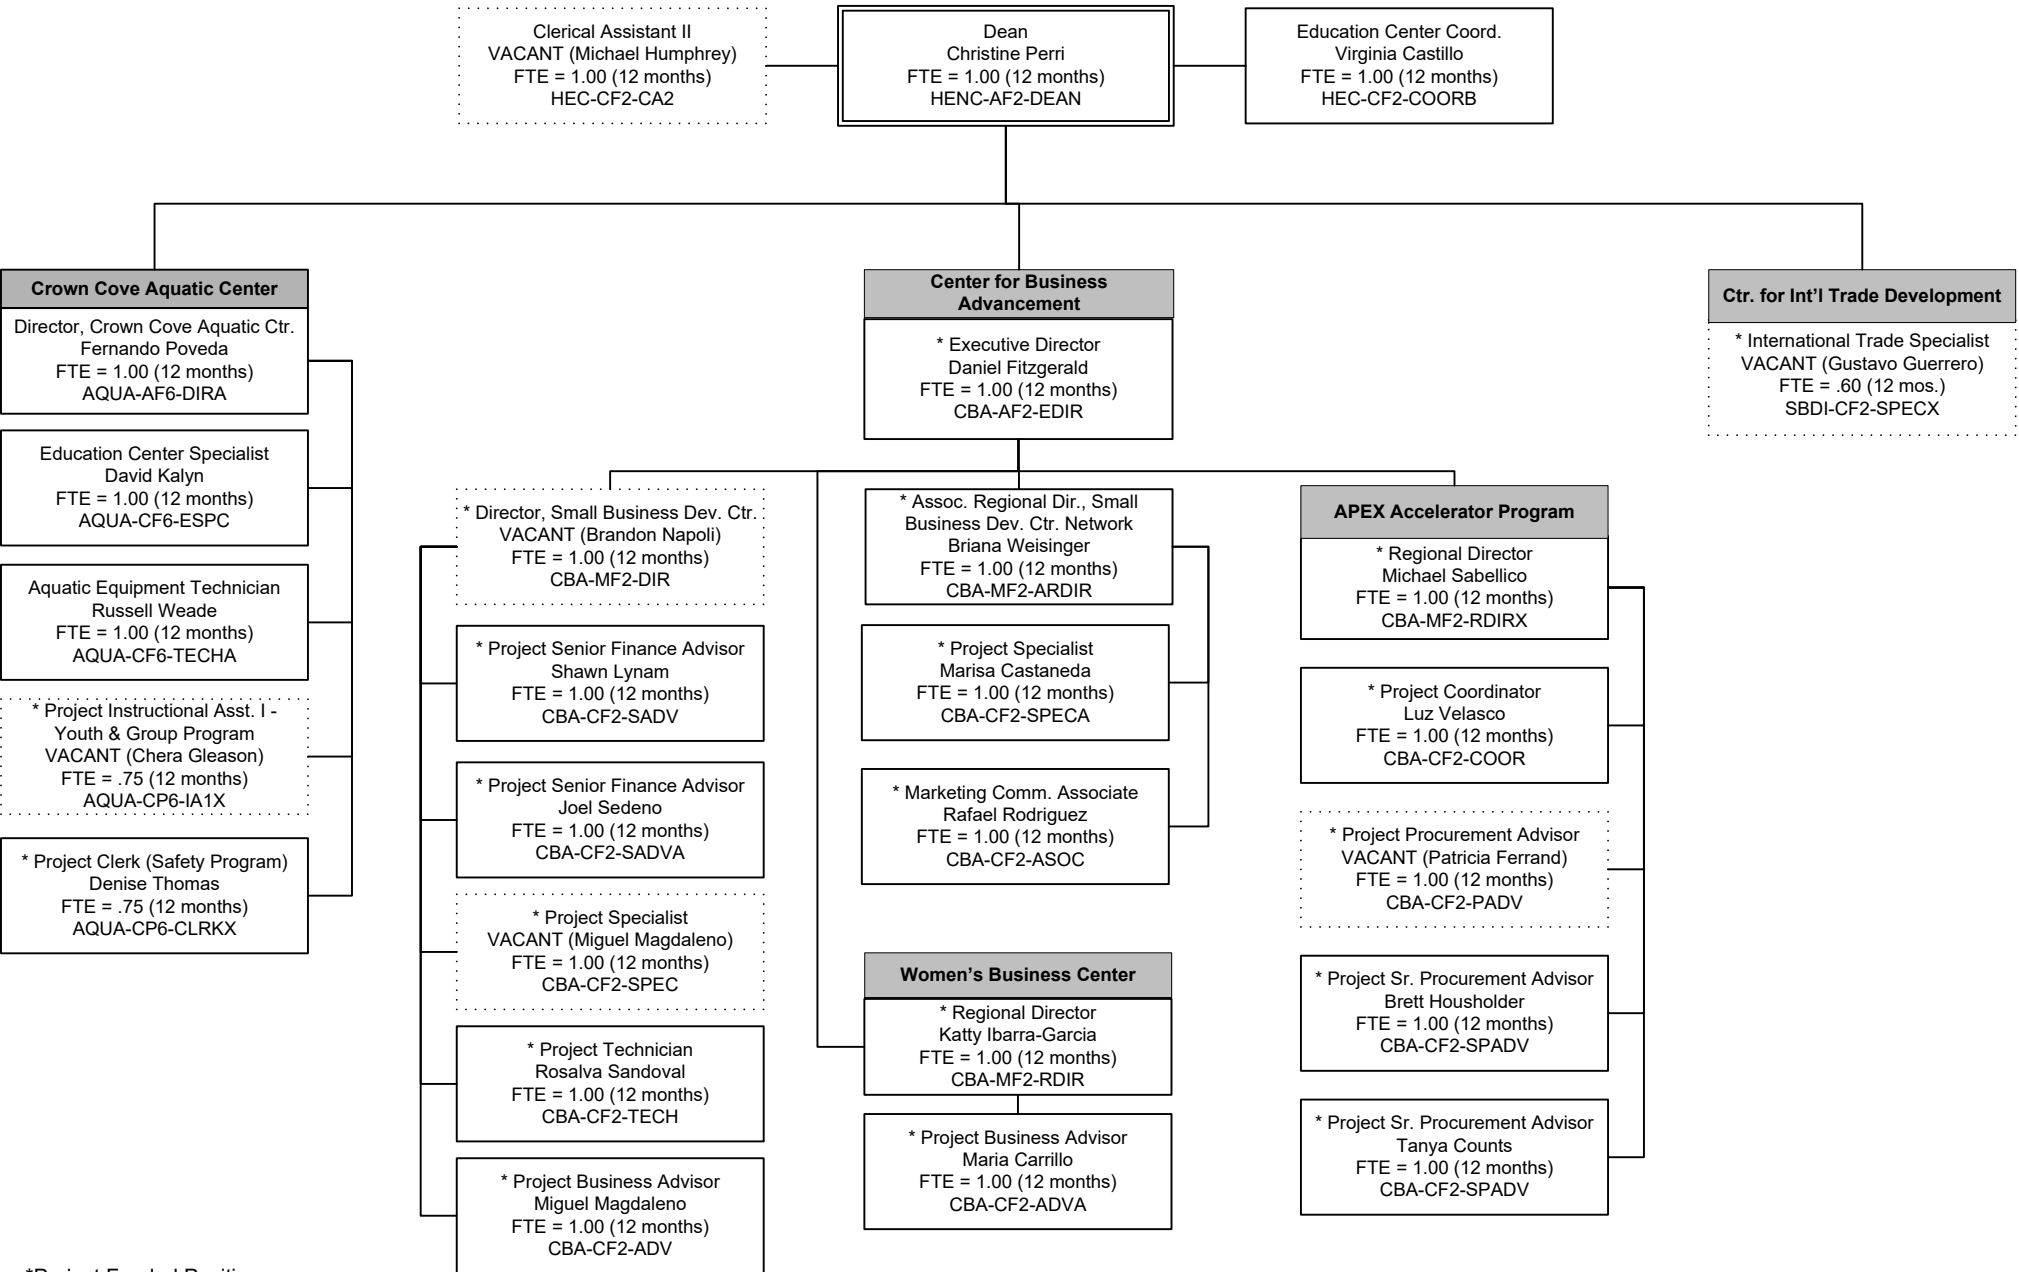

Southwestern College Organizational Chart

Higher Education Center at National City

February 2025