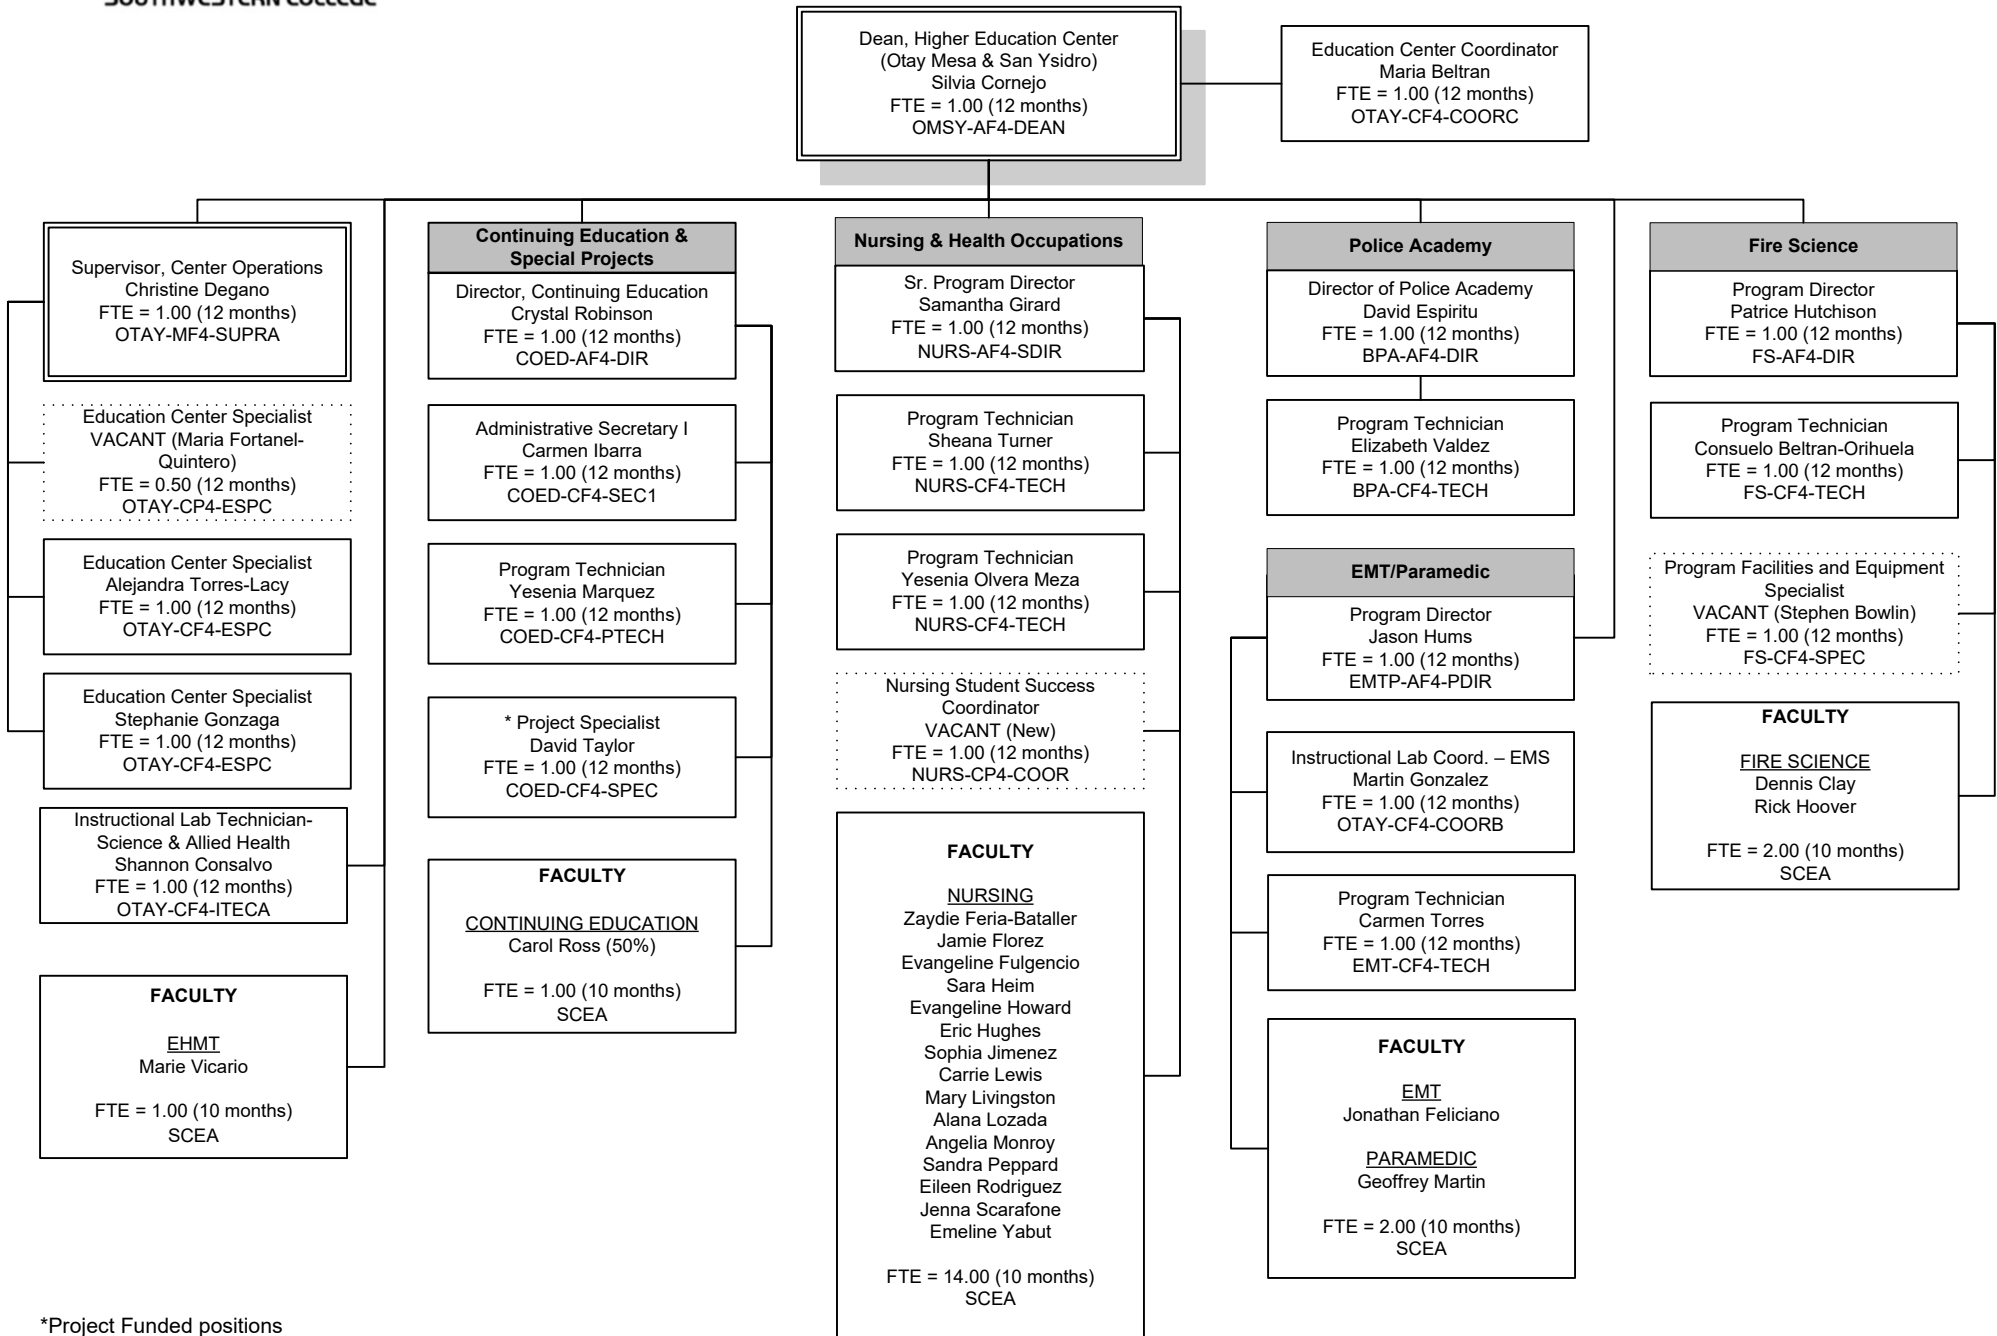

Southwestern College Organizational Chart

Higher Education Center at Otay Mesa

April 2025

*Project Funded positions