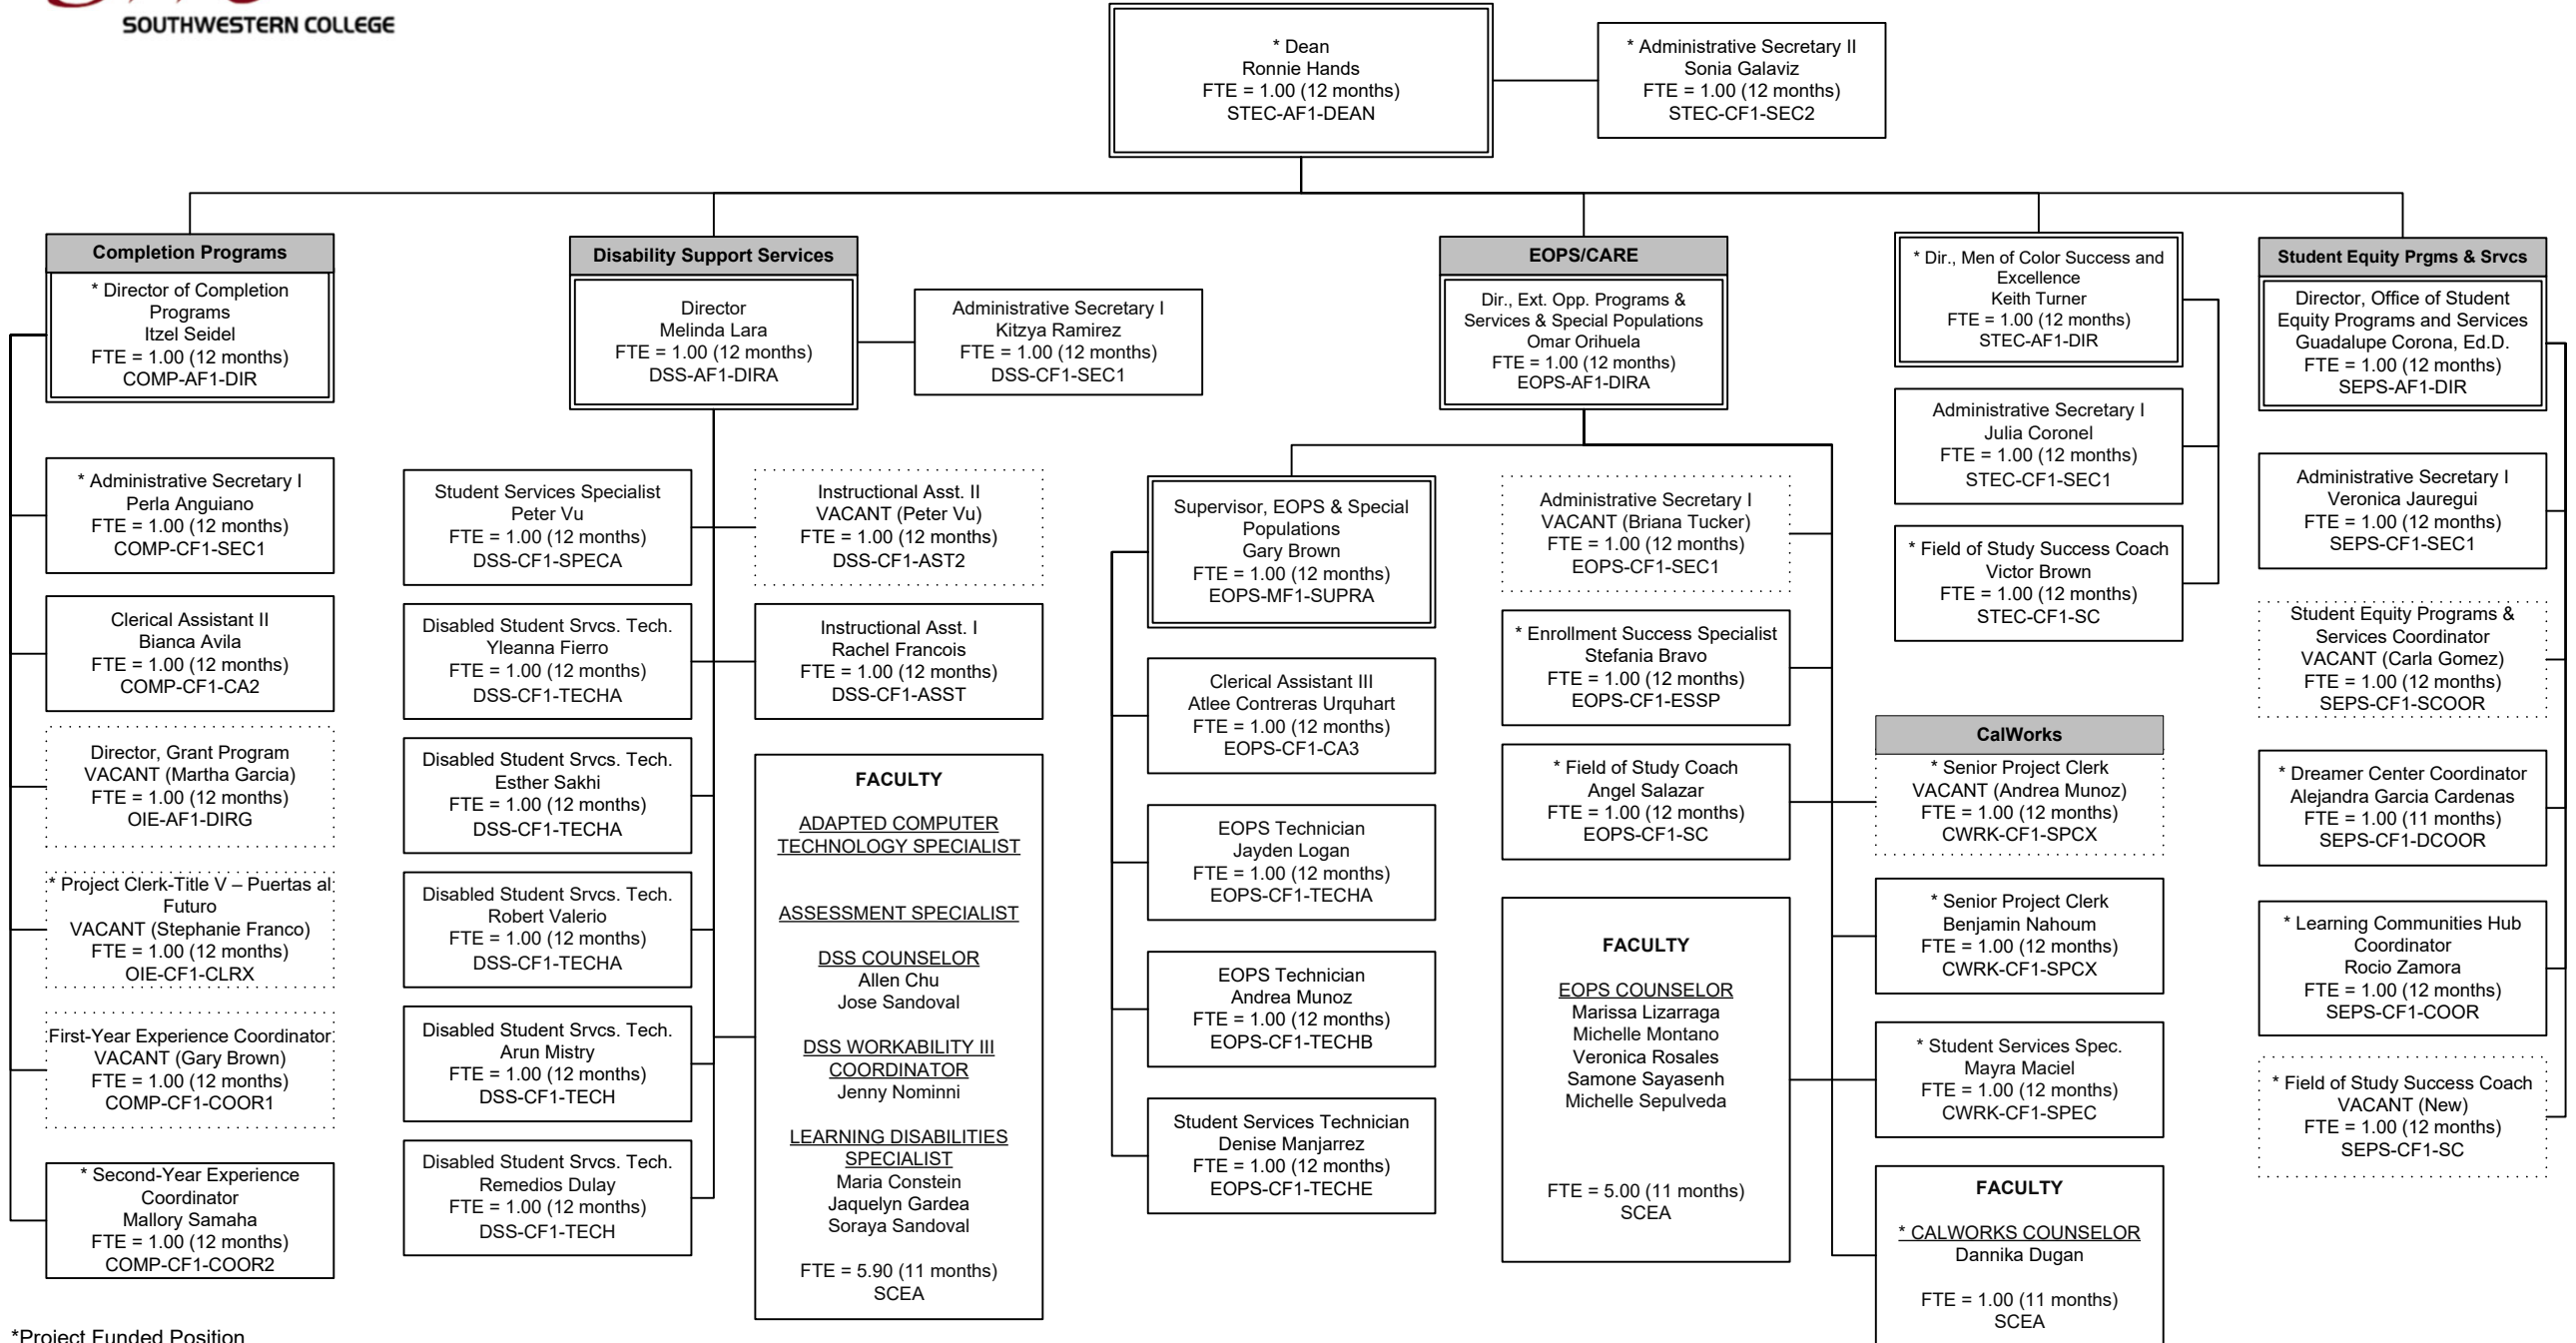

Southwestern College Organizational Chart

Enrollment Services

January 2025

*Project Funded Position

Southwestern College Organizational Chart

School of Counseling and Student Support Programs

March 2025

FACULTY

FTE = 26.00 (11 months)
SCEA

*Project Funded Position

Southwestern College Organizational Chart

Student Engagement and Completion Programs

April 2025

*Project Funded Position

Southwestern College Organizational Chart

Student Services

February 2025

*Project Funded Position