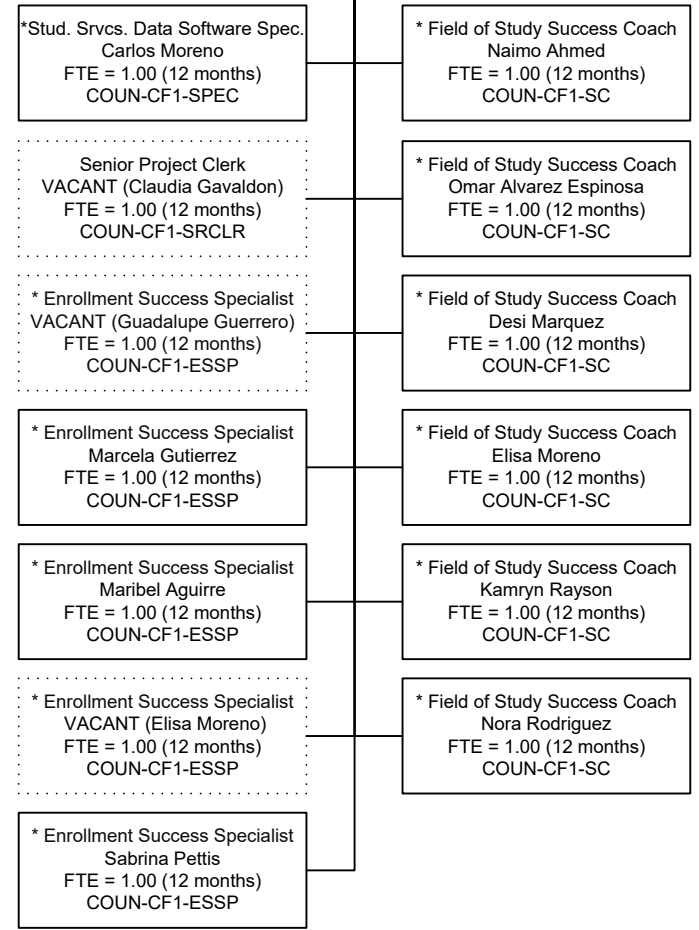

Southwestern College Organizational Chart

Student Affairs

June 2024

*Project Funded Positions

Southwestern College Organizational Chart

Enrollment Services

April 2025

*Project Funded Position

Southwestern College Organizational Chart

Enrollment Services

January 2025

*Project Funded Position

Southwestern College Organizational Chart

School of Counseling and Student Support Programs

March 2025

FACULTY

FTE = 26.00 (11 months)
SCEA

*Project Funded Position

Southwestern College Organizational Chart

Student Engagement and Completion Programs

April 2025

*Project Funded Position

Southwestern College Organizational Chart