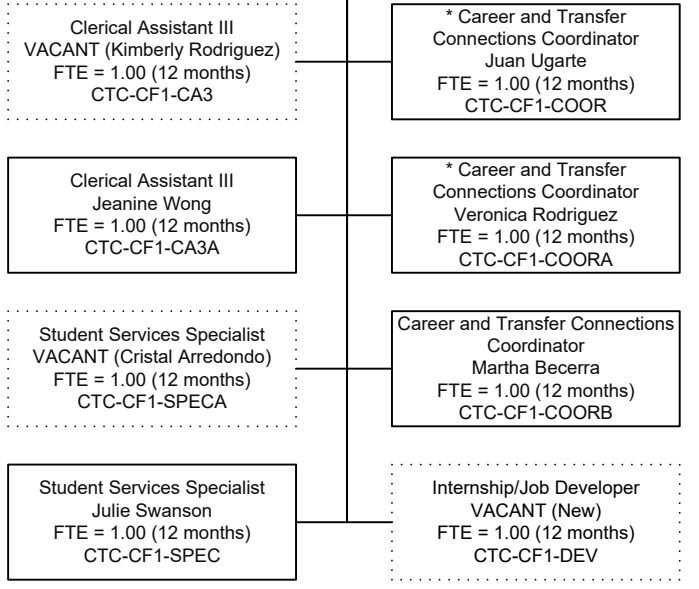

Southwestern College Organizational Chart

Student Affairs

June 2024

*Project Funded Positions

Southwestern College Organizational Chart

Enrollment Services

April 2025

*Project Funded Position

Southwestern College Organizational Chart

Enrollment Services

January 2025

*Project Funded Position

Southwestern College Organizational Chart

School of Counseling and Student Support Programs

March 2025

FACULTY