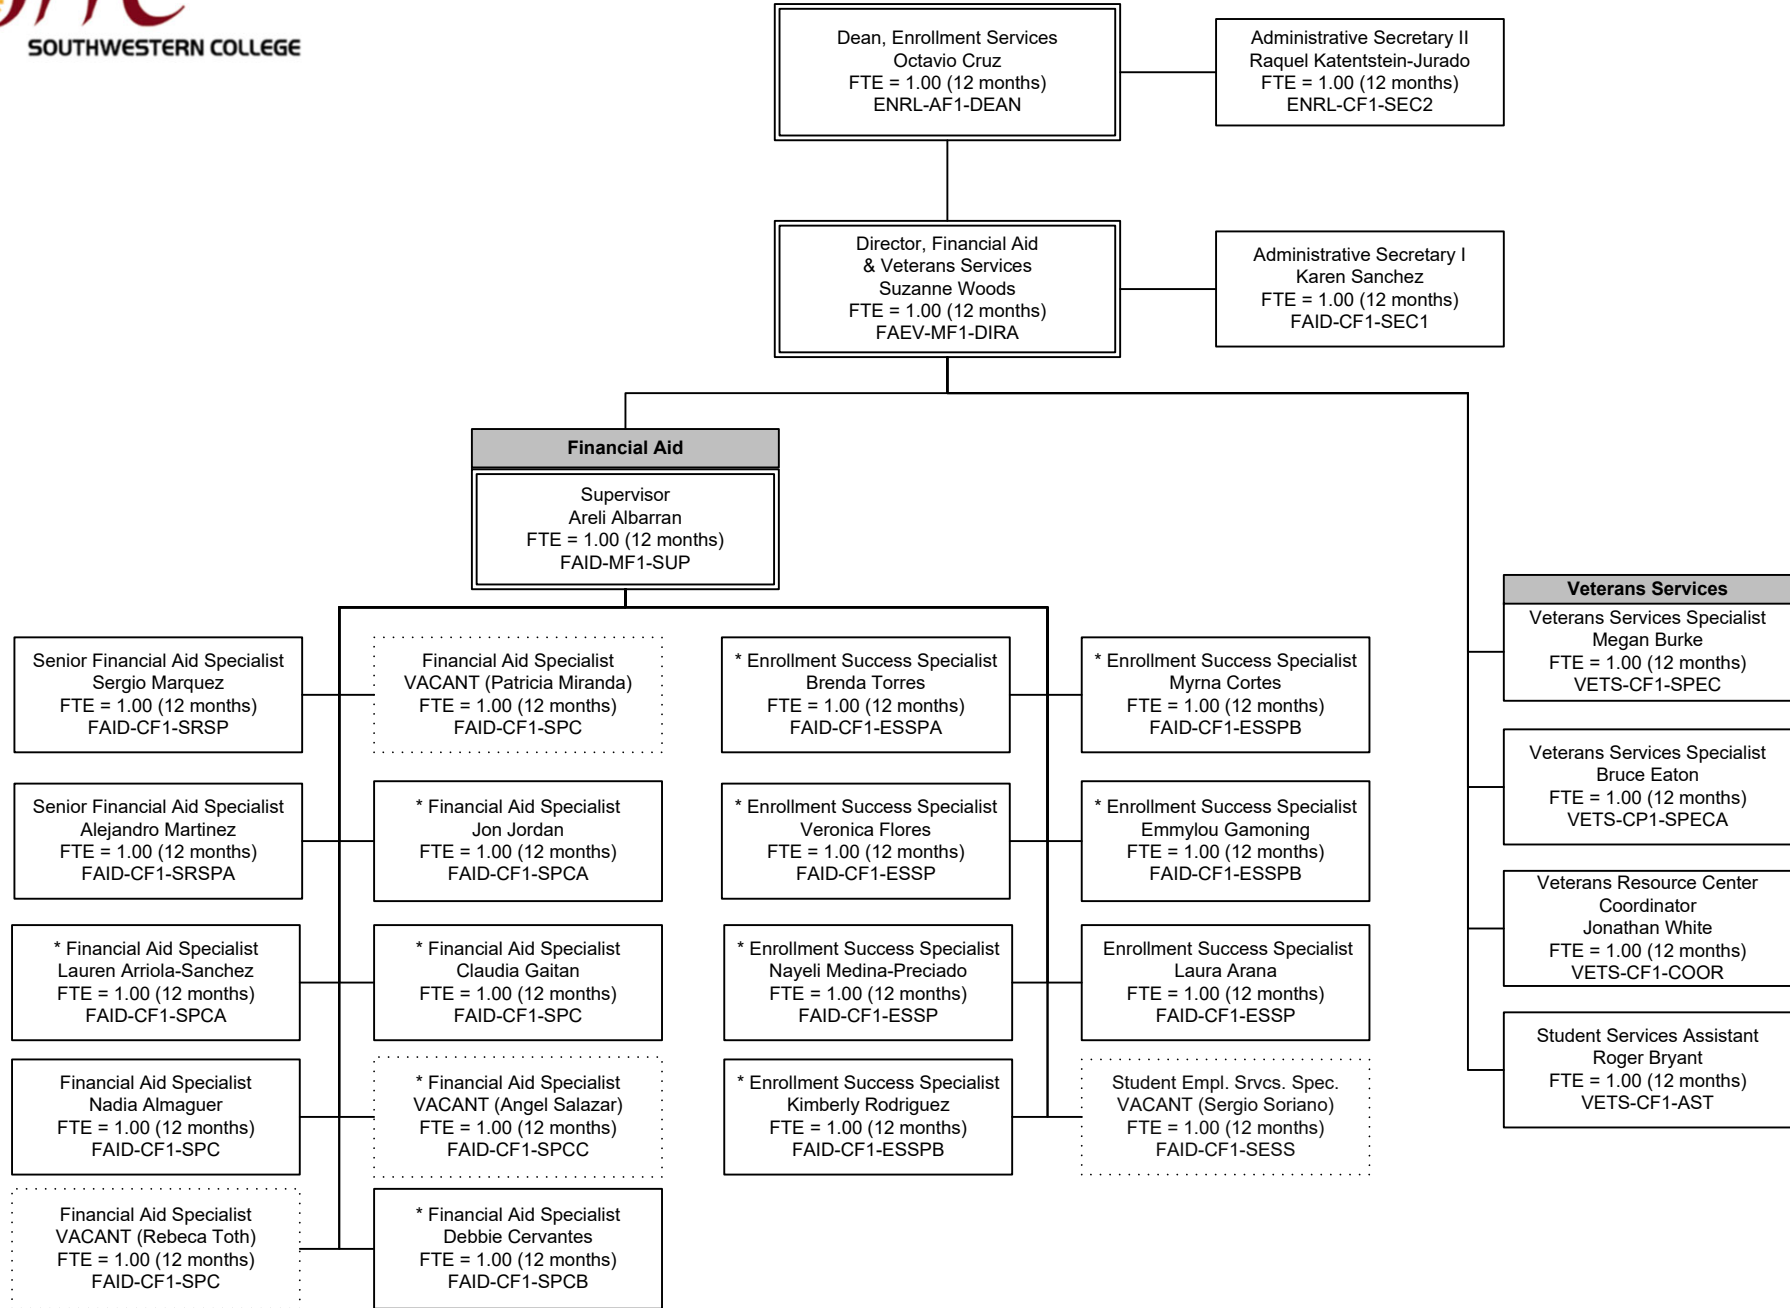

Southwestern College Organizational Chart

Student Affairs

June 2024

*Project Funded Positions

Southwestern College Organizational Chart

Enrollment Services

April 2025

*Project Funded Position

Southwestern College Organizational Chart

Enrollment Services

January 2025

*Project Funded Position

Southwestern College Organizational Chart

School of Counseling and Student Support Programs

March 2025

FACULTY

FTE = 26.00 (11 months)
SCEA

*Project Funded Position

Southwestern College Organizational Chart

Student Engagement and Completion Programs

April 2025

*Project Funded Position

Southwestern College Organizational Chart