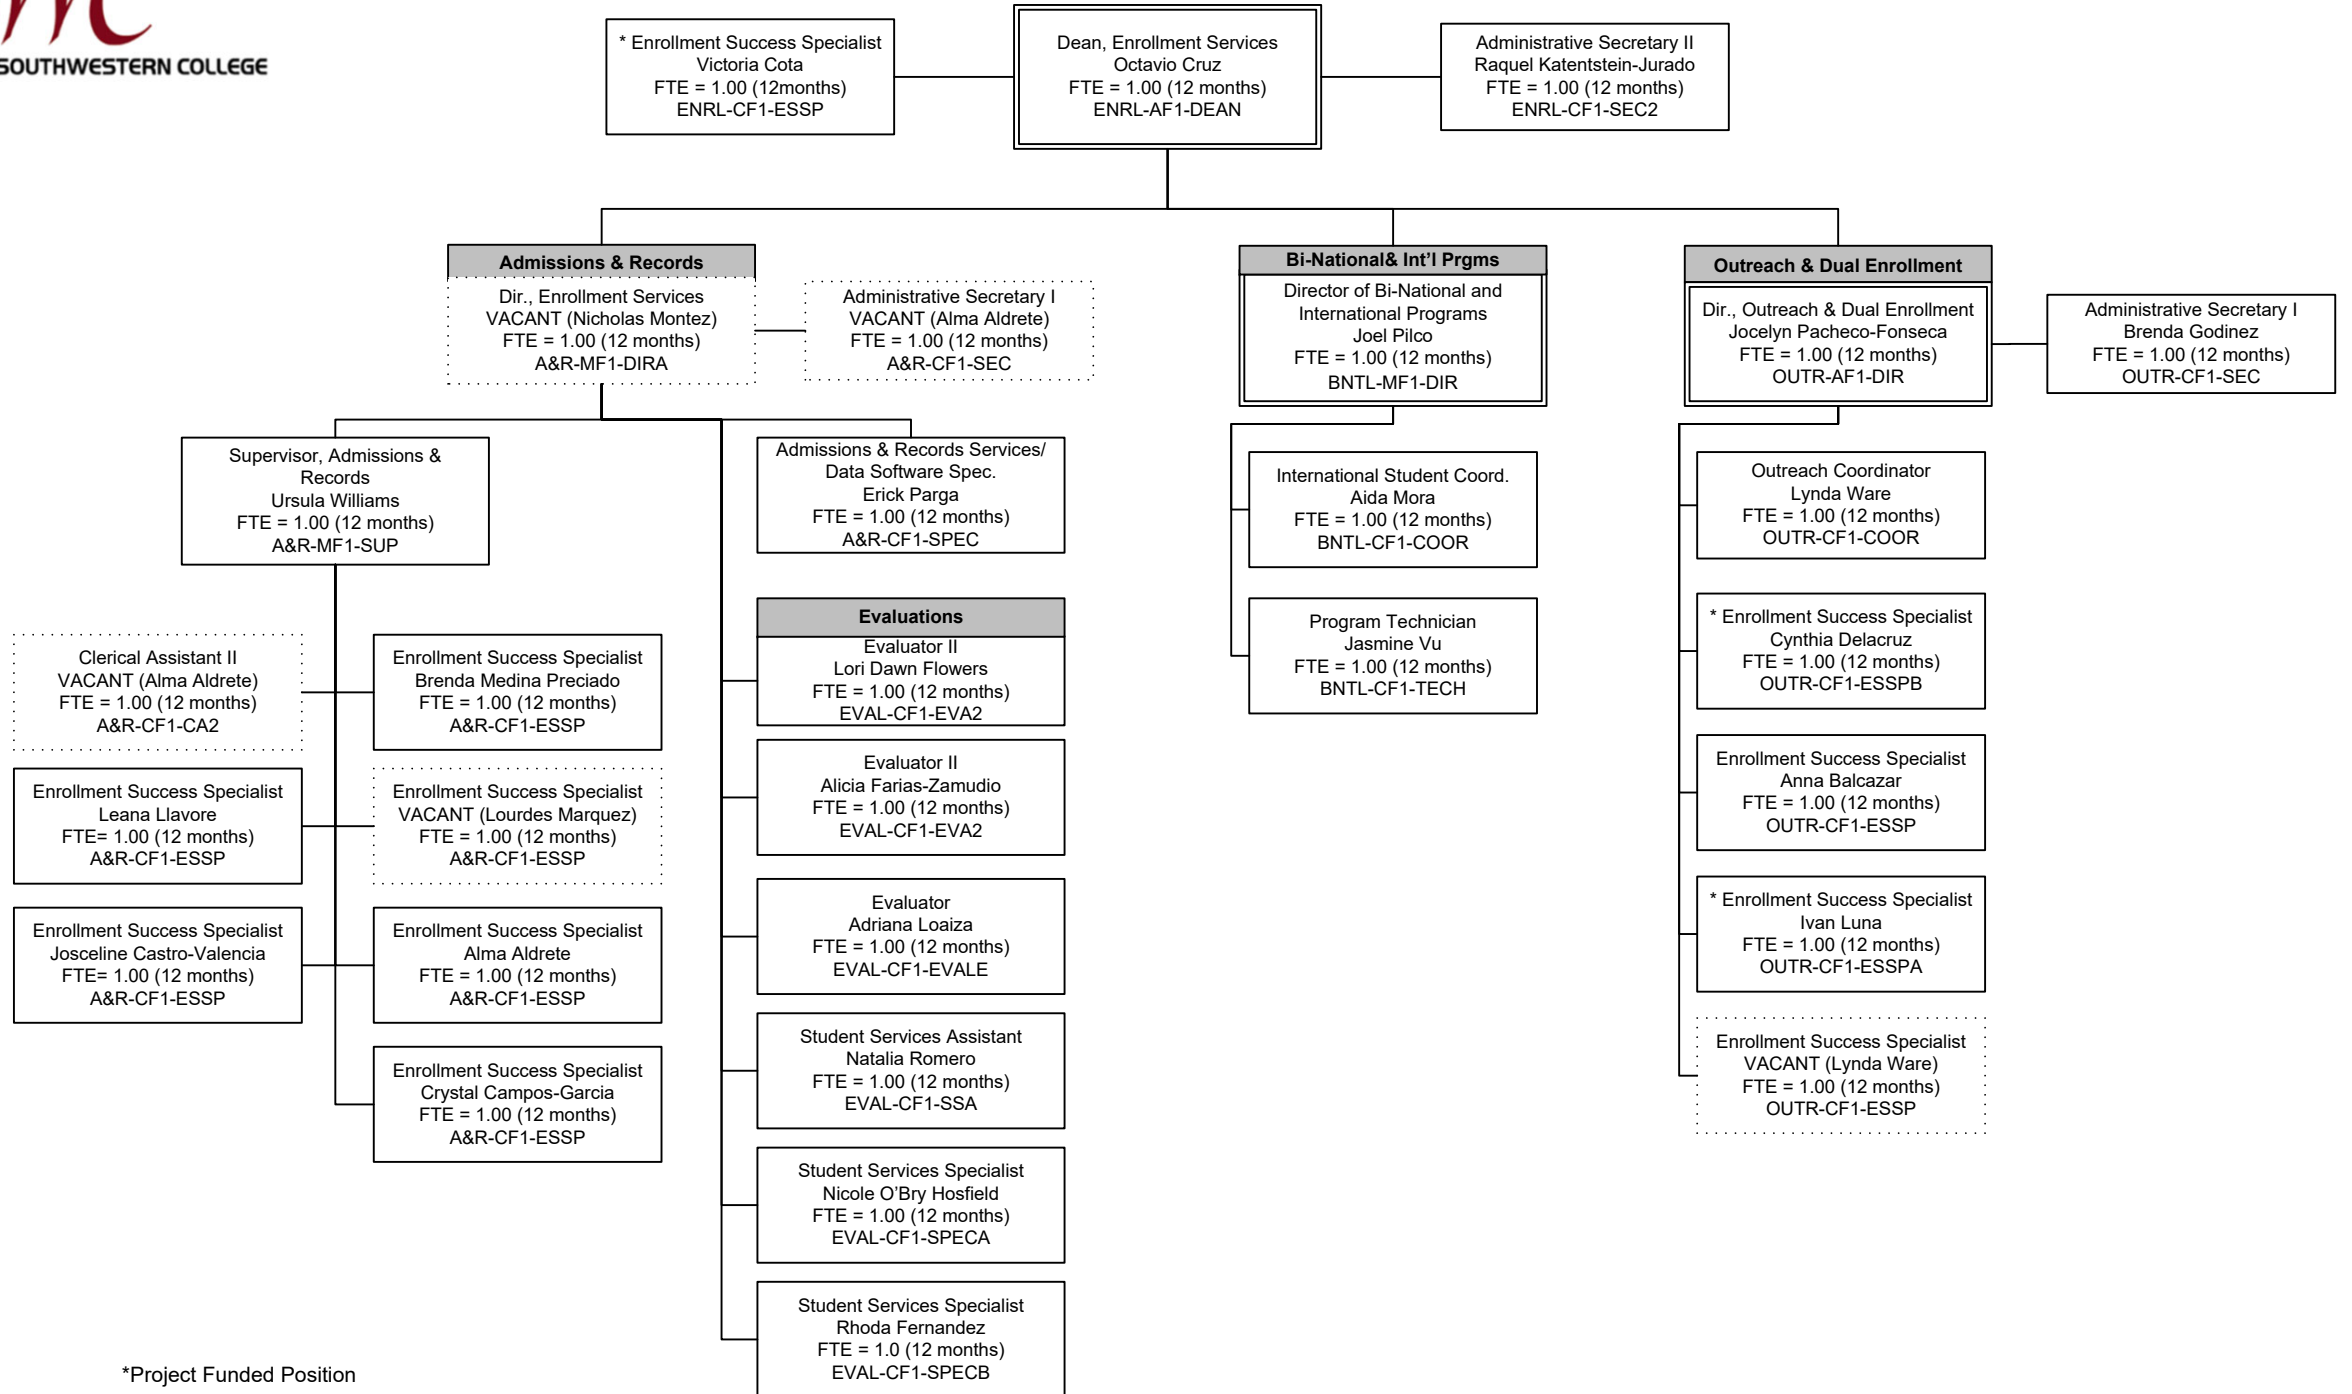

Southwestern College Organizational Chart

Student Affairs

June 2024

*Project Funded Positions

Southwestern College Organizational Chart

Enrollment Services

April 2025

*Project Funded Position

Southwestern College Organizational Chart

Enrollment Services

January 2025

*Project Funded Position

Southwestern College Organizational Chart

School of Counseling and Student Support Programs

March 2025

FACULTY

FTE = 26.00 (11 months)
SCEA

*Project Funded Position

Southwestern College Organizational Chart

Student Engagement and Completion Programs

April 2025

*Project Funded Position

Southwestern College Organizational Chart