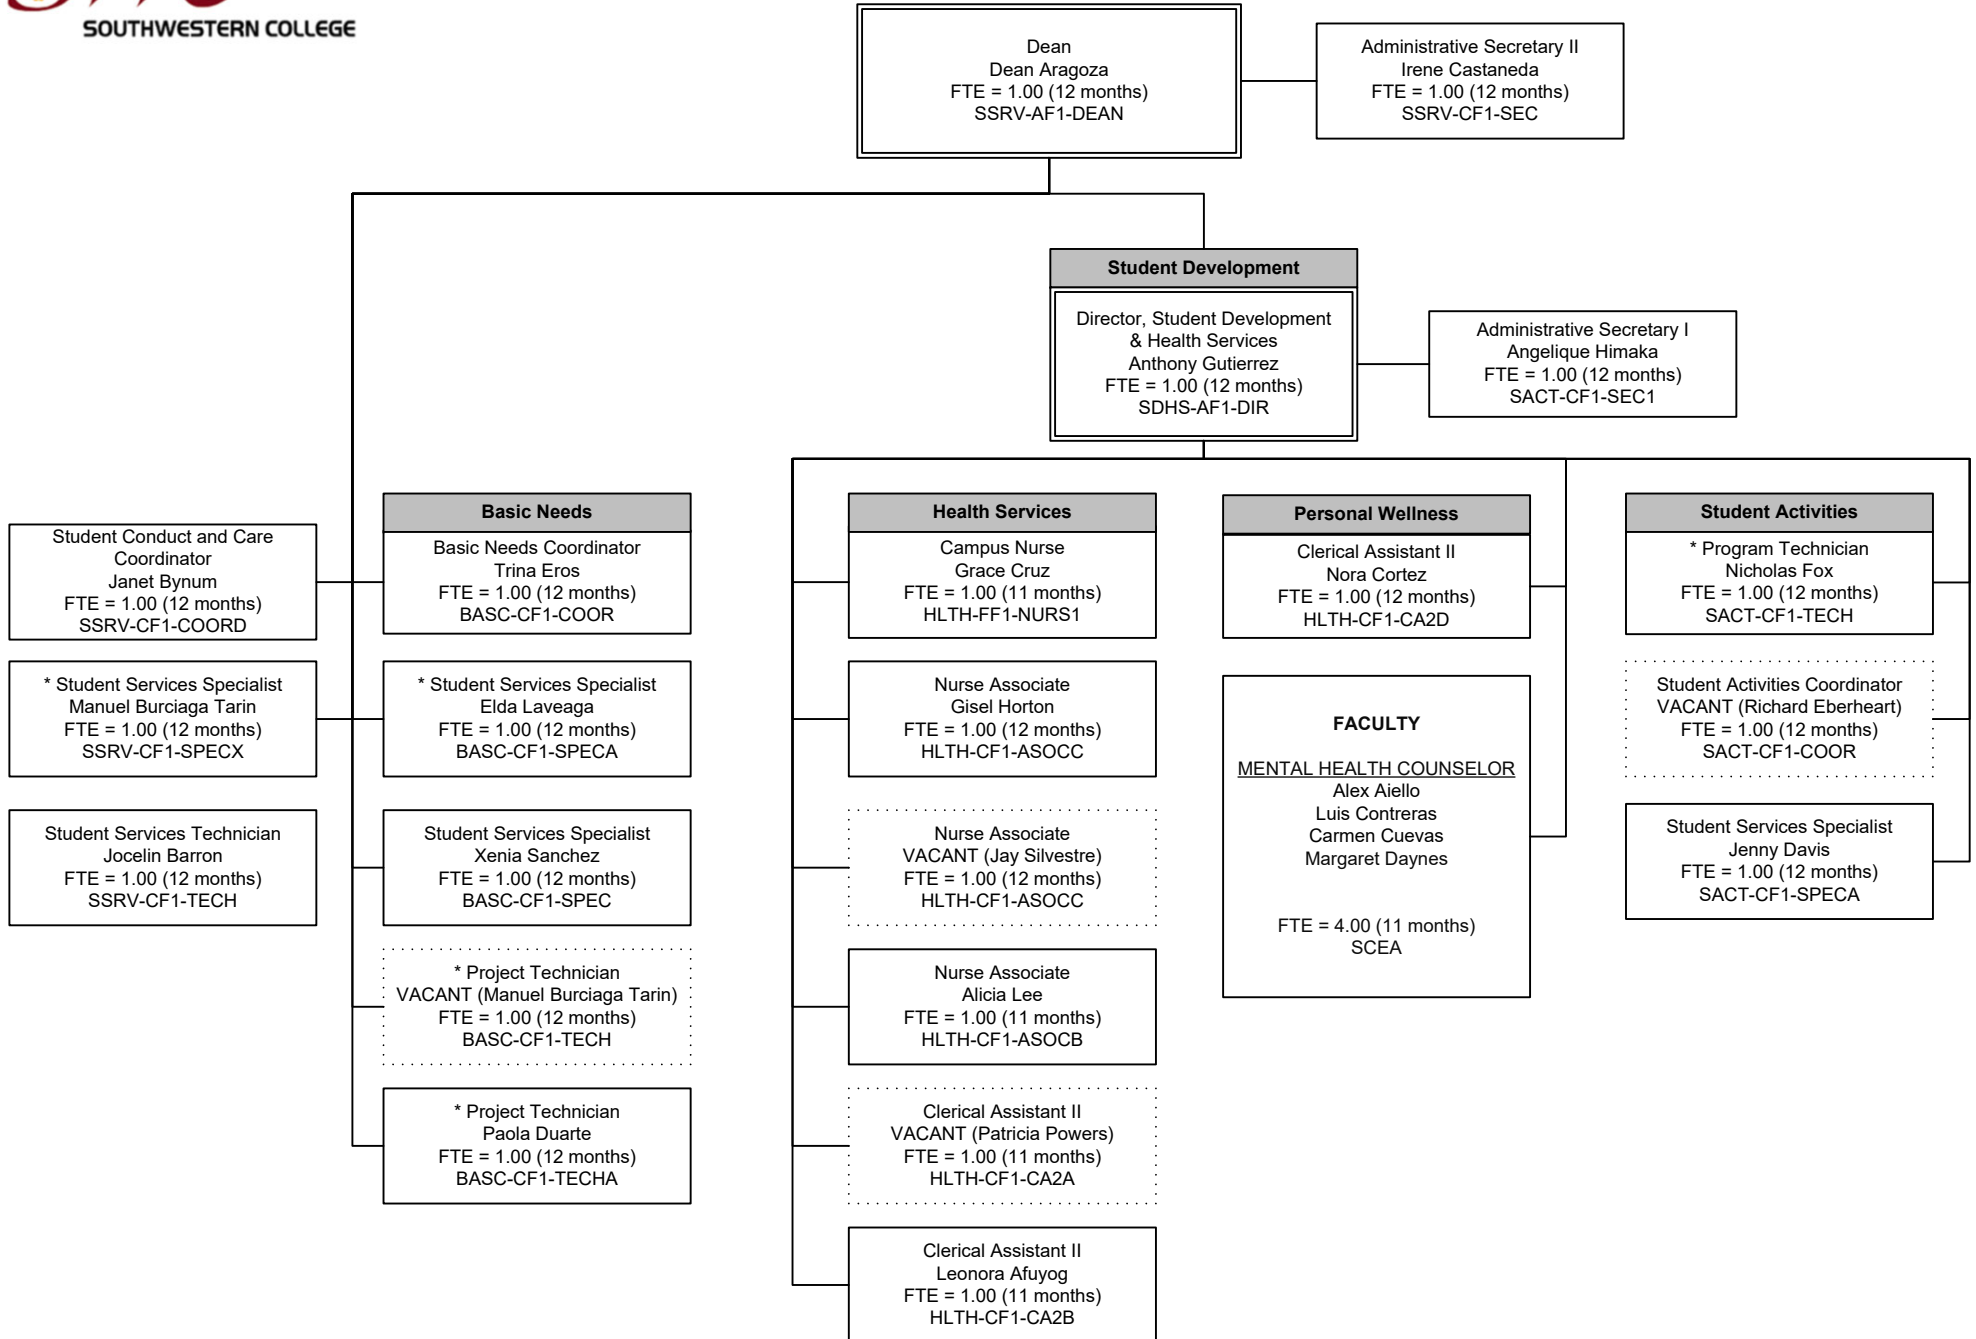

Southwestern College Organizational Chart

Enrollment Services

January 2025

*Project Funded Position

Southwestern College Organizational Chart

School of Counseling and Student Support Programs

March 2025

FACULTY

FTE = 26.00 (11 months)
SCEA

*Project Funded Position

Southwestern College Organizational Chart

Student Engagement and Completion Programs

April 2025

*Project Funded Position

Southwestern College Organizational Chart

Student Services

February 2025

*Project Funded Position