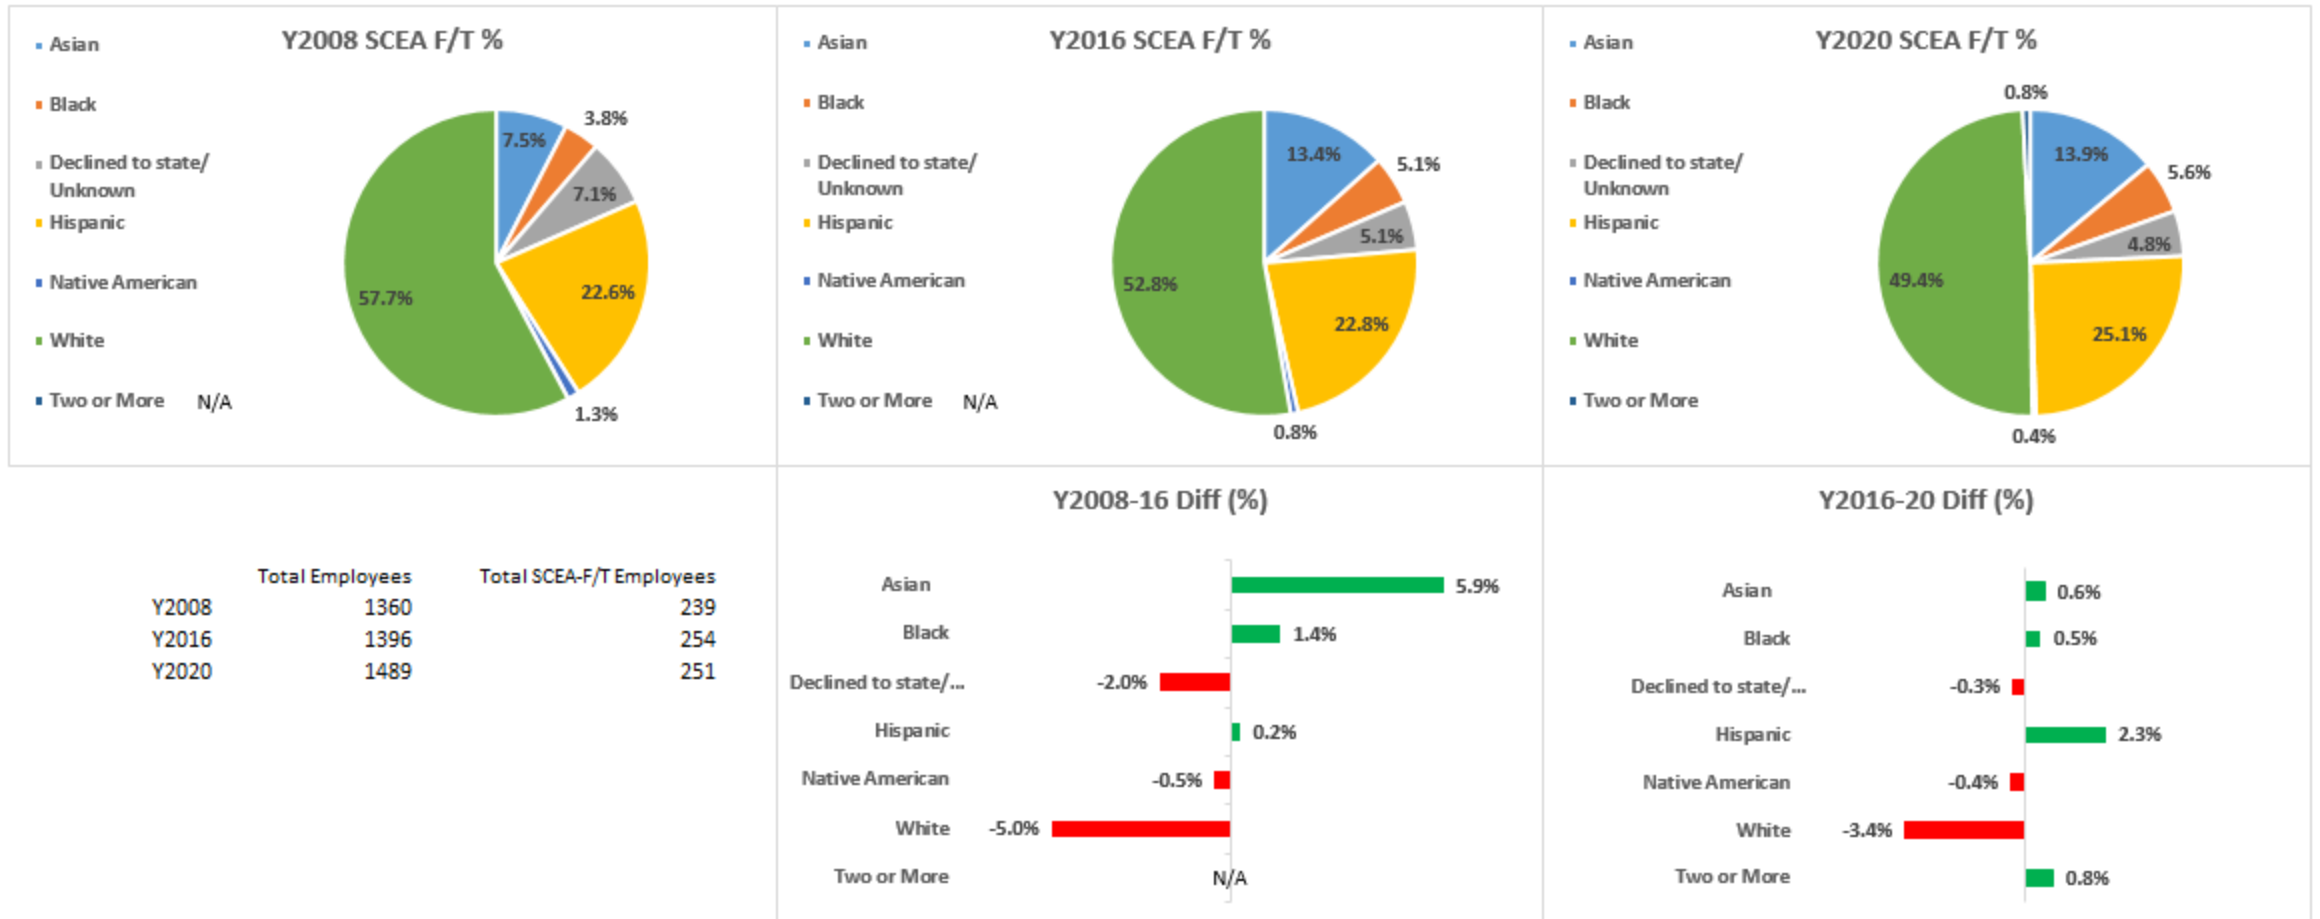

# Total Employees by Race/Ethnicity Before and After 2016

# CSEA and Confidential Employees by Race/Ethnicity Before and After 2016

# Administrators and Supervisors by Race/Ethnicity Before and After 2016

Source: Southwestern Community College District Human Resources Department; Administrator and Supervisor race/ethnicity data revised 3/12/21

# SCEA Full-Time Faculty by Race/Ethnicity Before and After 2016