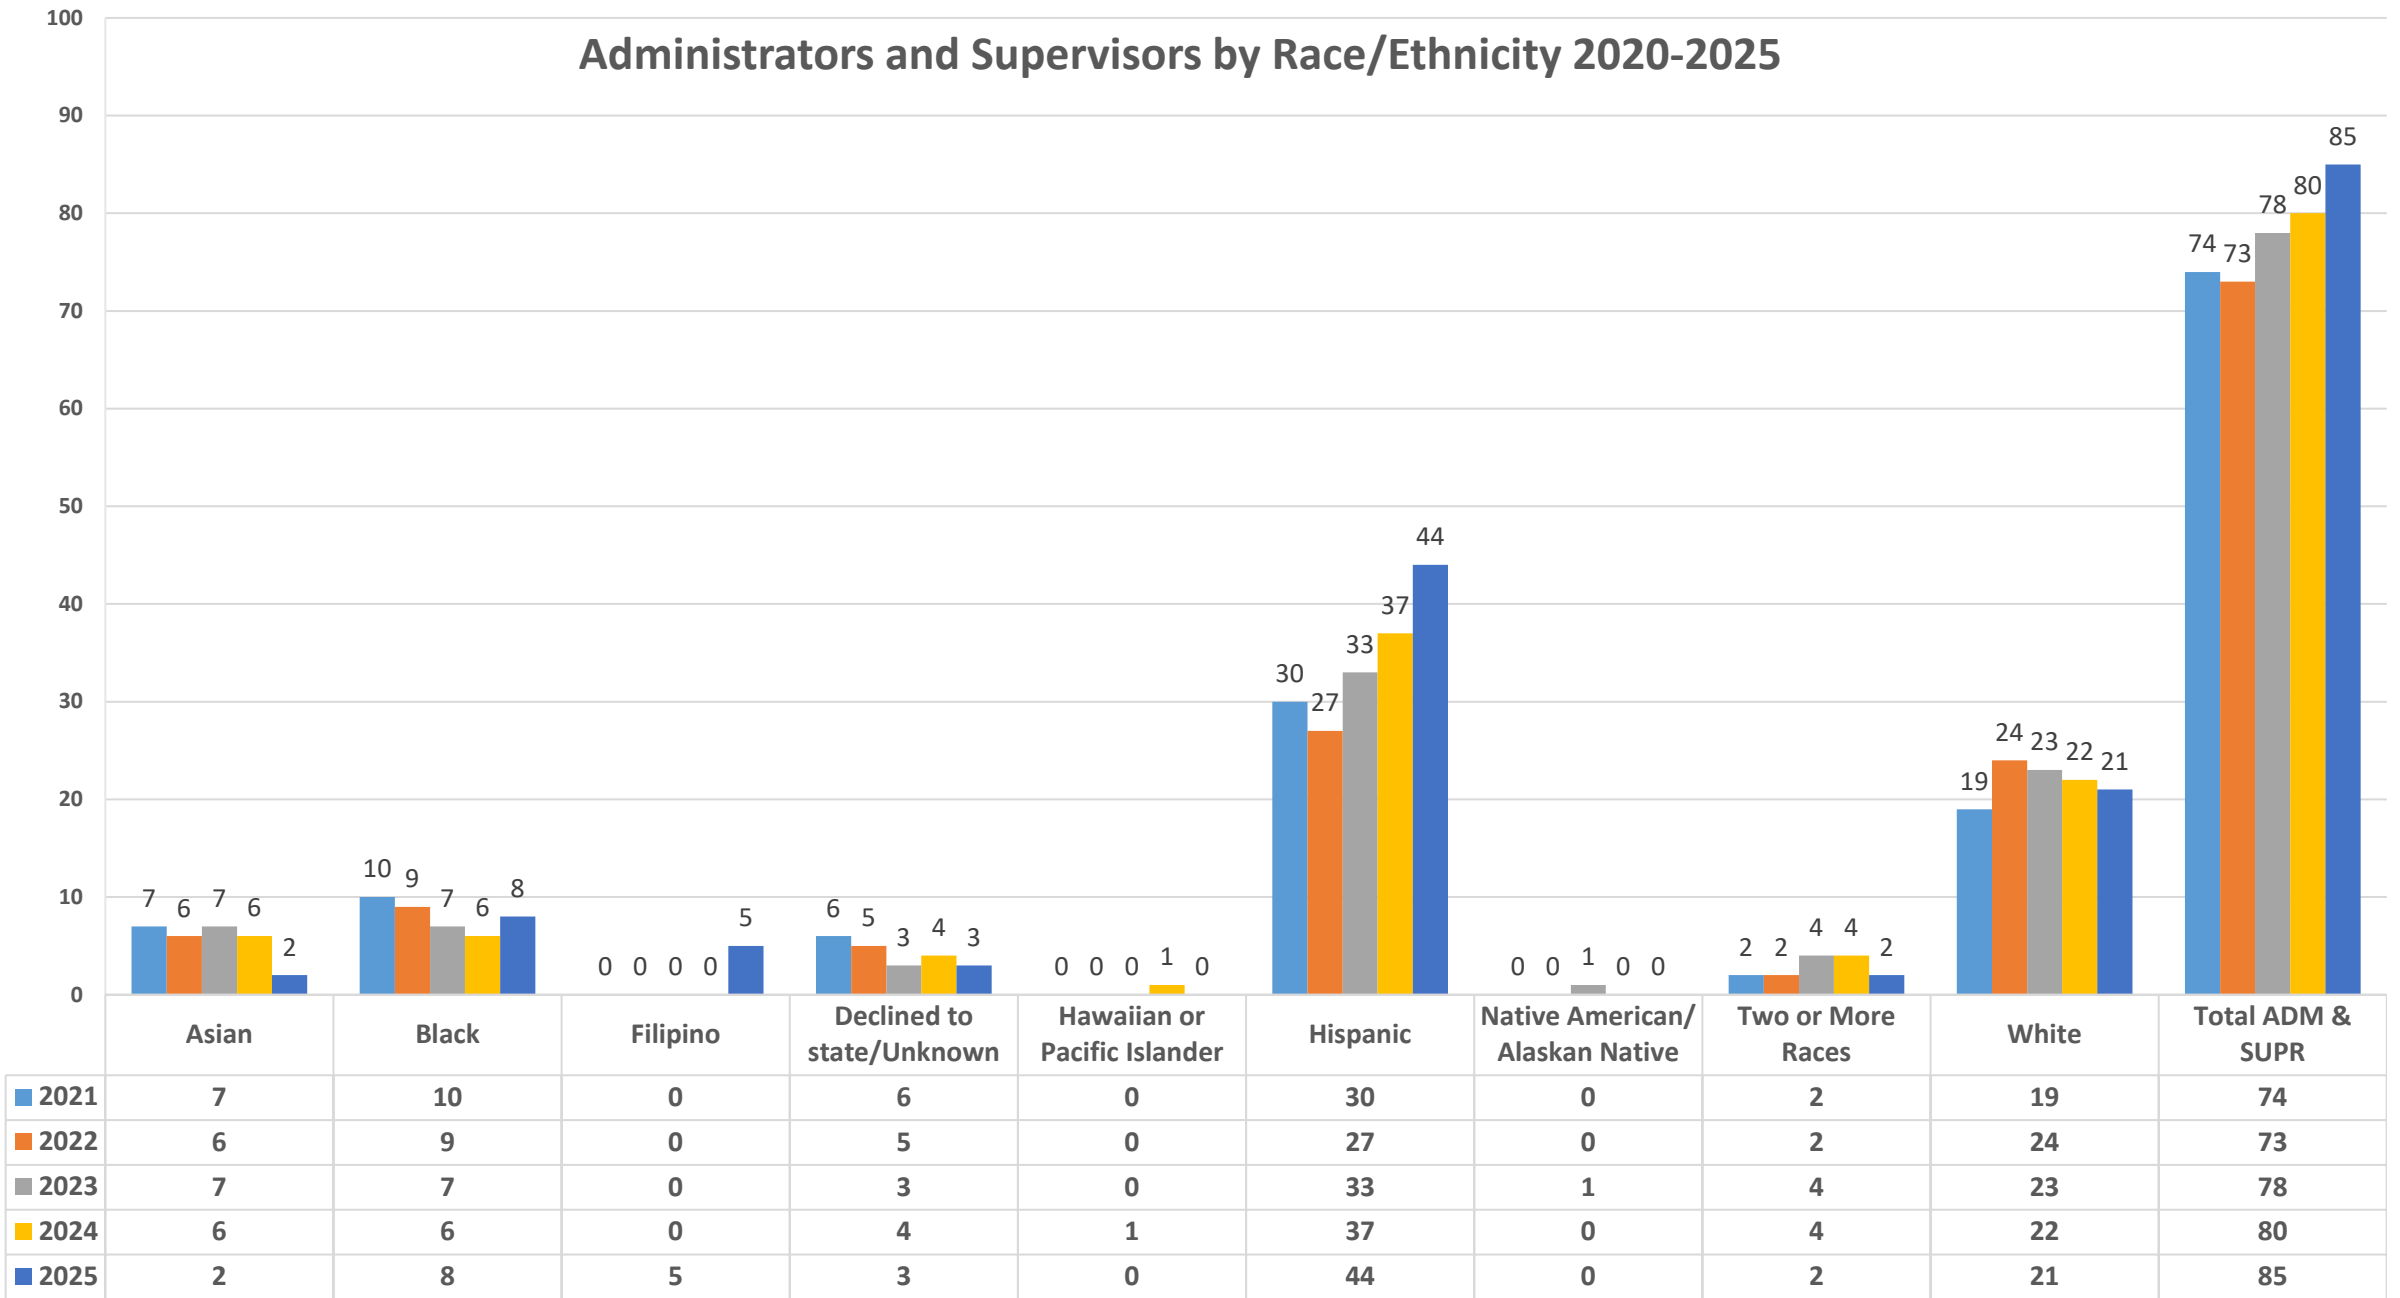

Administrators and Supervisors by Race/Ethnicity 2020-2025

*Source: Southwestern Community College District Human Resources Snapshot as of 3/17/26 Filipino not used before 2025