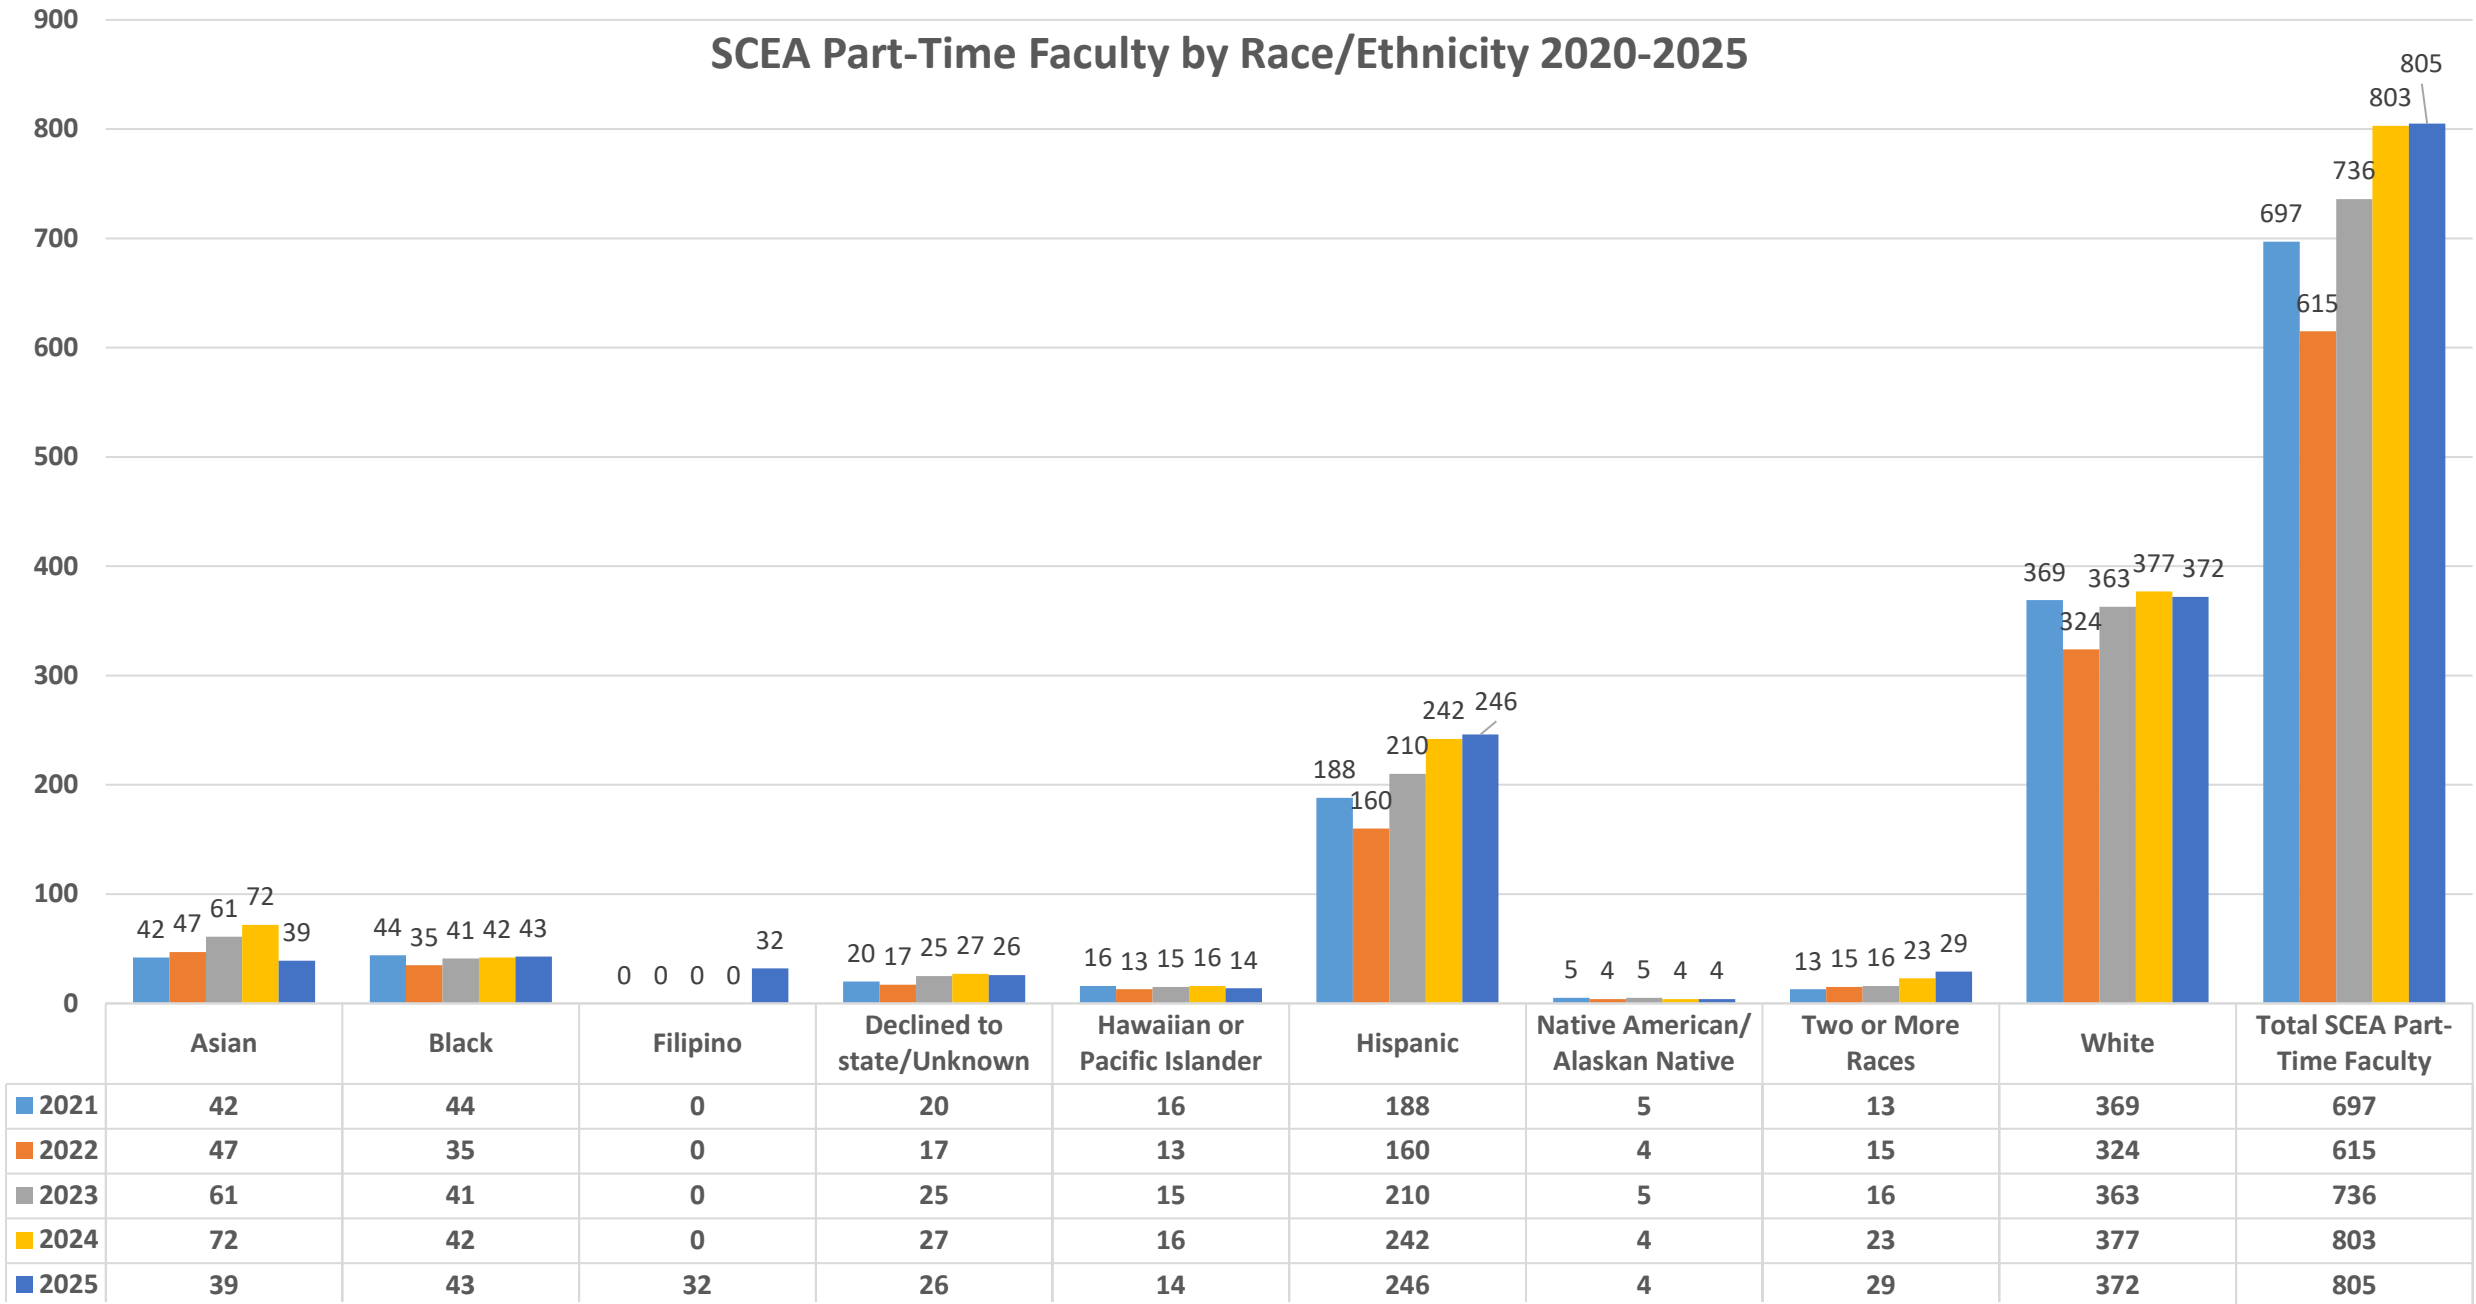

**Source: Southwestern Community College District Human Resources Snapshot as of 3/17/26 Filipino not used before 2025*

Administrators and Supervisors by Race/Ethnicity 2020-2025

**Source: Southwestern Community College District Human Resources Snapshot as of 3/17/26 Filipino not used before 2025*

SCEA Full-Time Faculty by Race/Ethnicity 2020-2025

**Source: Southwestern Community College District Human Resources Snapshot as of 3/17/26 Filipino not used before 2025*

SCEA Part-Time Faculty by Race/Ethnicity 2020-2025