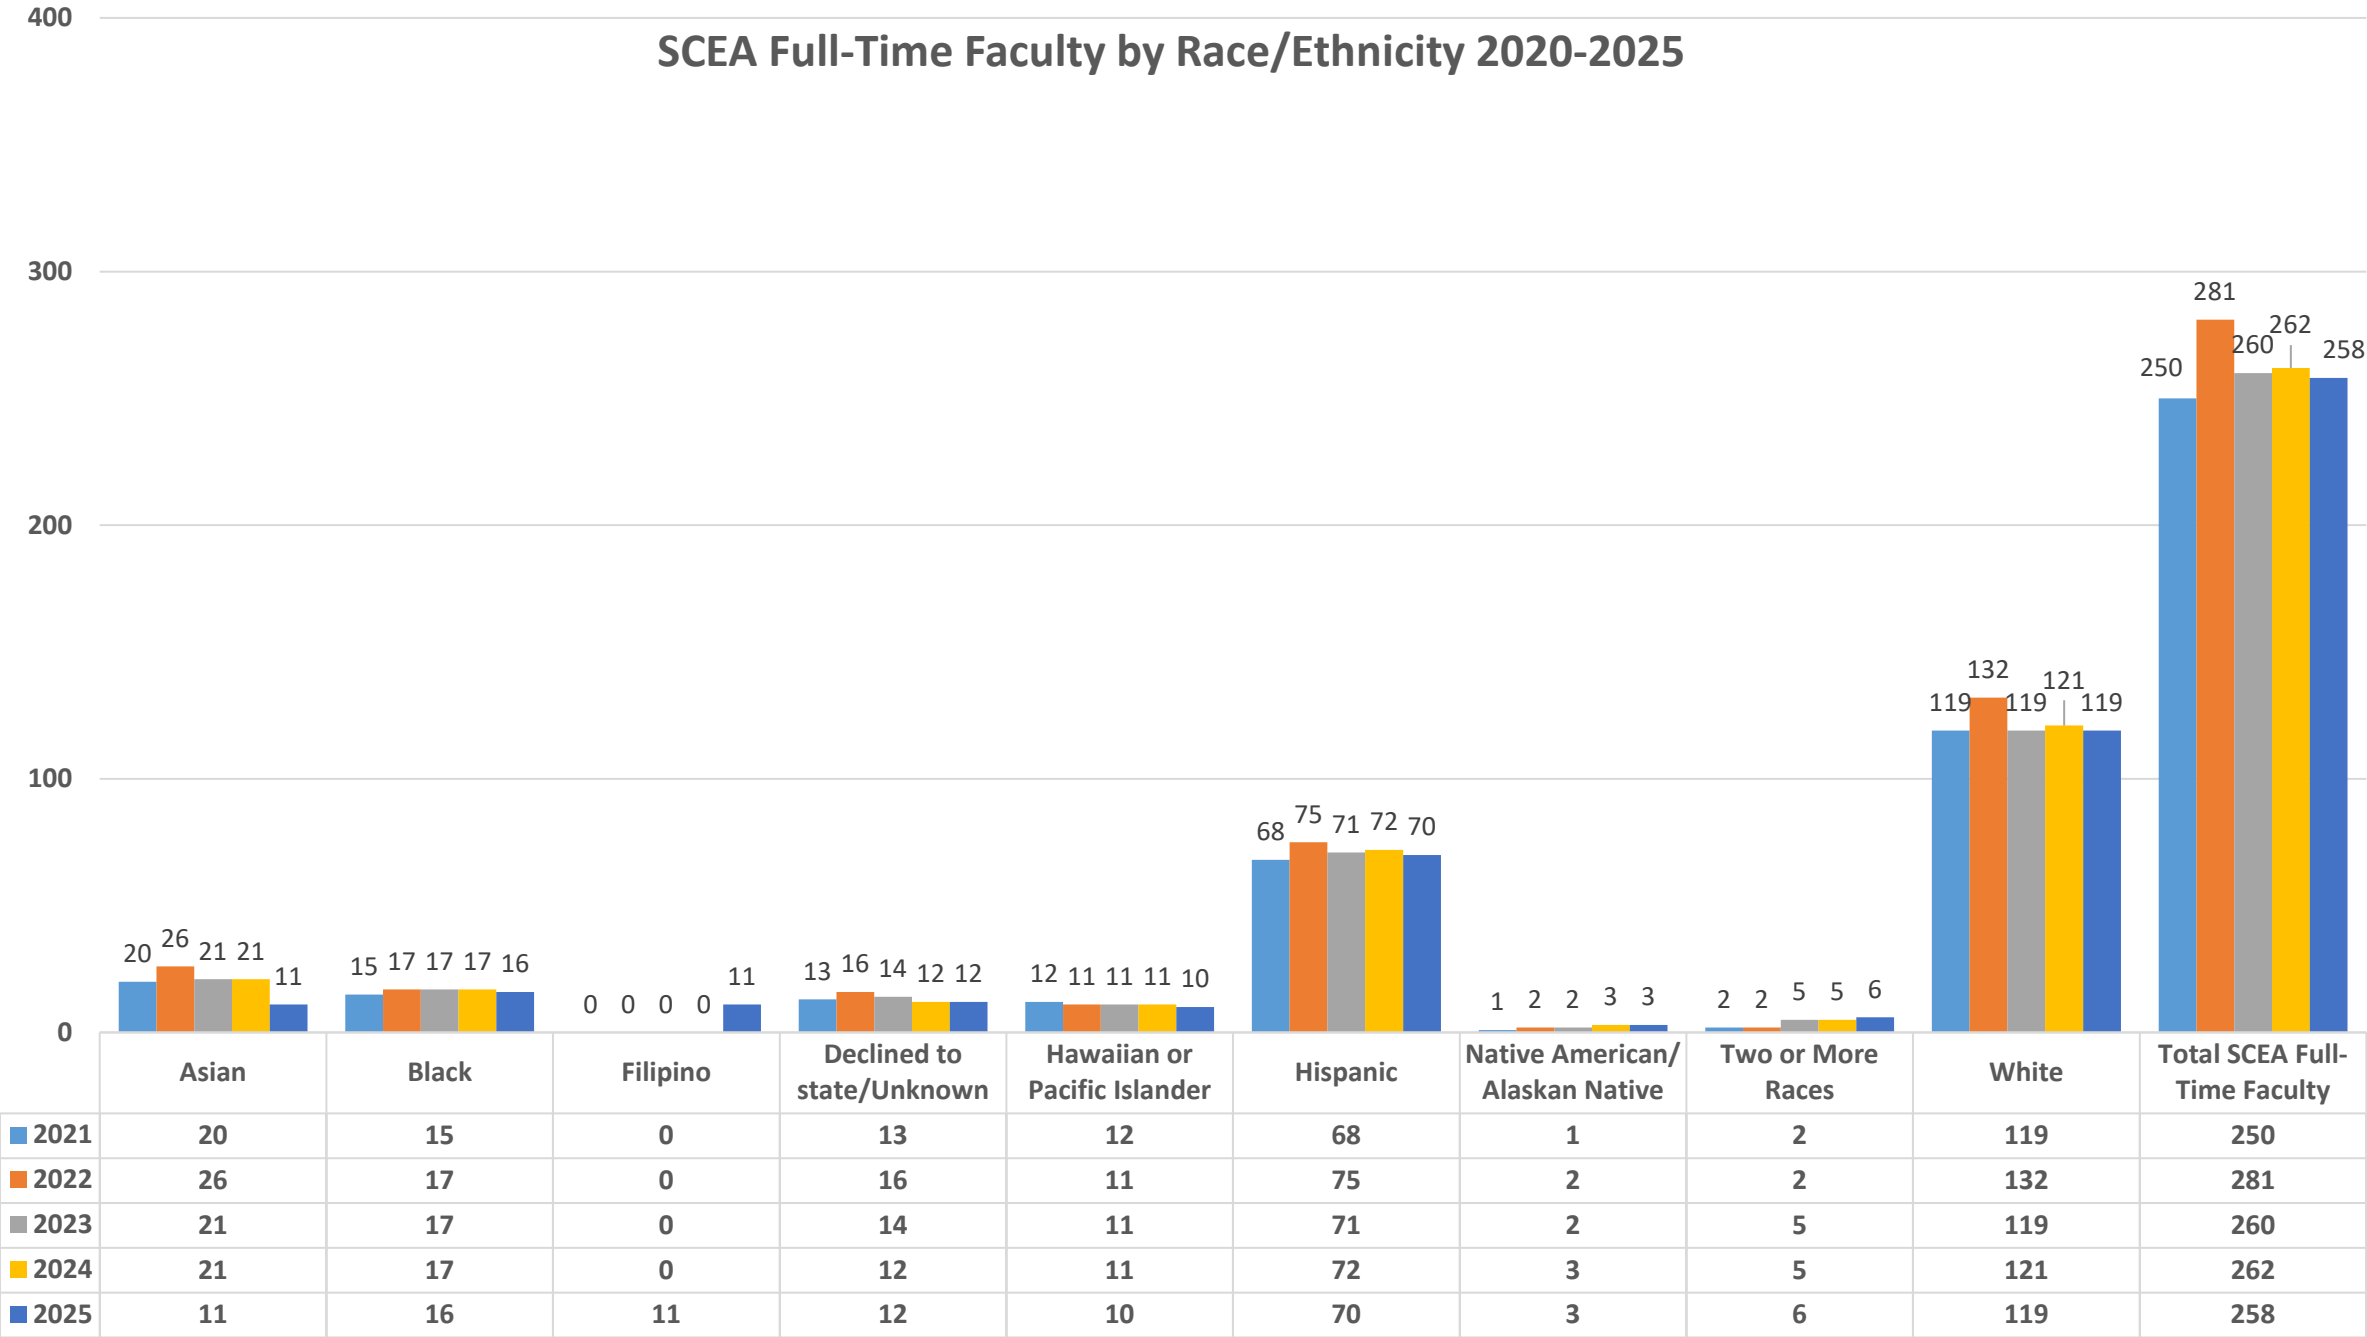

Total Employees by Race/Ethnicity 2021-2025

***Source: Southwestern Community College District Human Resources Snapshot as of 3/17/26 Filipino not used before 2025**

CSEA and Confidential Employees by Race/Ethnicity 2020-2025

**Source: Southwestern Community College District Human Resources Snapshot as of 3/17/26 Filipino not used before 2025*

Administrators and Supervisors by Race/Ethnicity 2020-2025

**Source: Southwestern Community College District Human Resources Snapshot as of 3/17/26 Filipino not used before 2025*

SCEA Full-Time Faculty by Race/Ethnicity 2020-2025

**Source: Southwestern Community College District Human Resources Snapshot as of 3/17/26 Filipino not used before 2025*

SCEA Part-Time Faculty by Race/Ethnicity 2020-2025