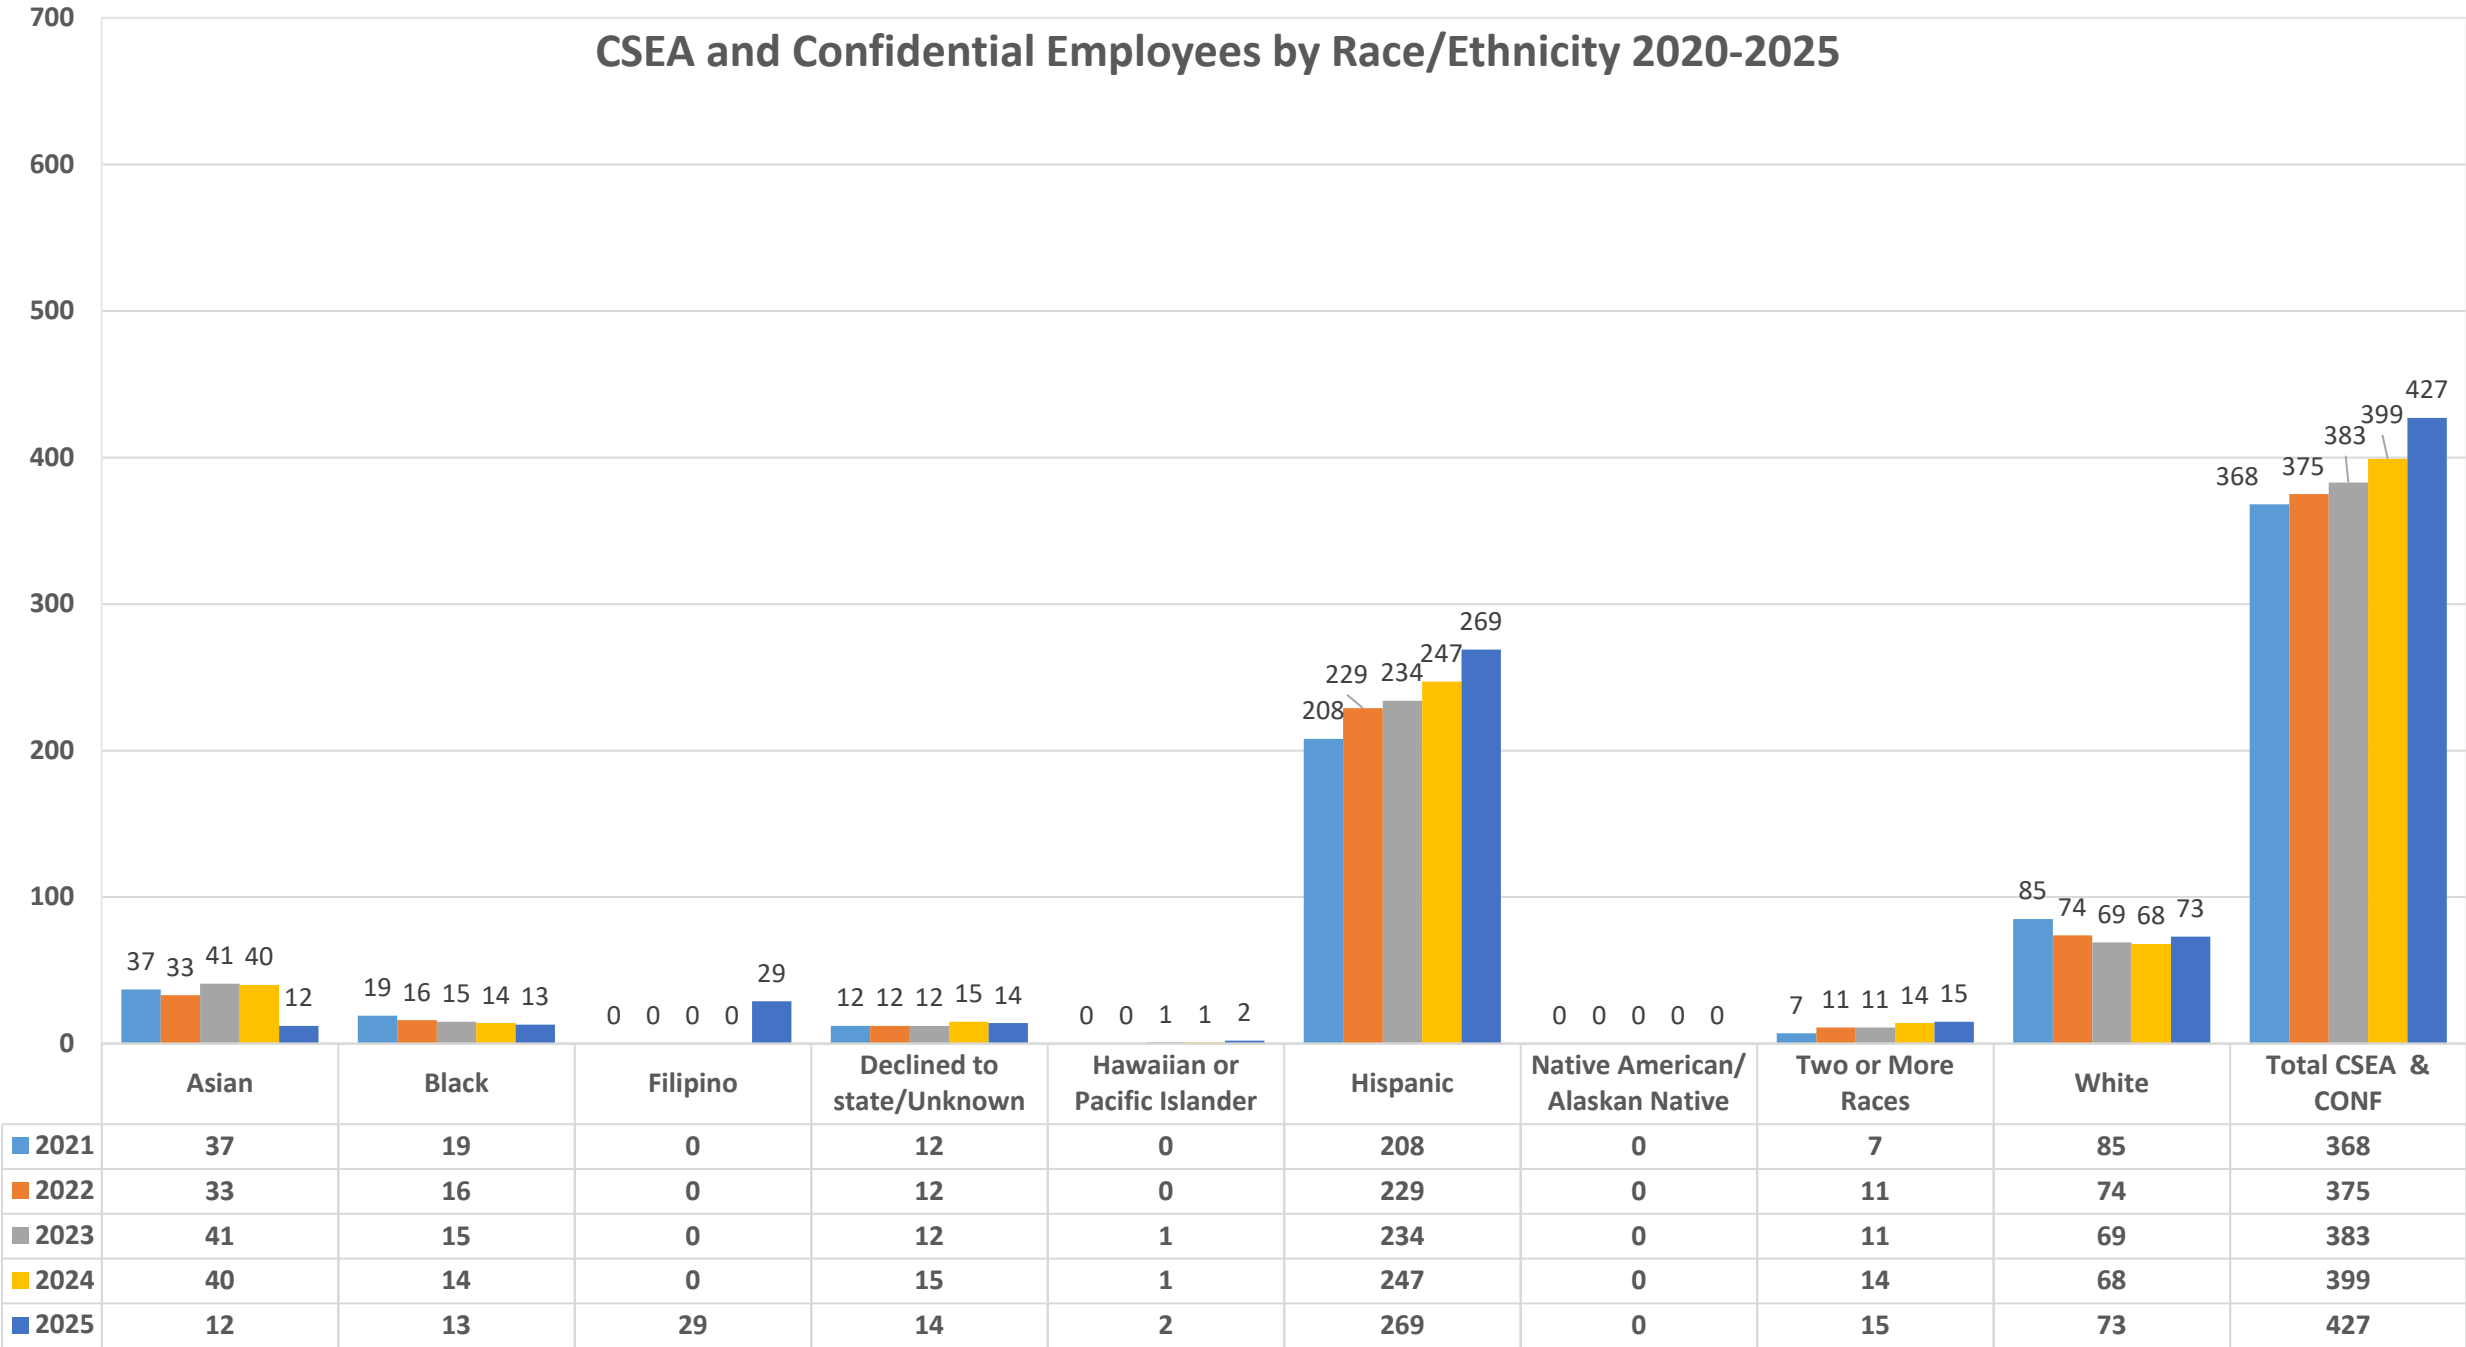

Total Employees by Race/Ethnicity 2021-2025

***Source: Southwestern Community College District Human Resources Snapshot as of 3/17/26 Filipino not used before 2025**

CSEA and Confidential Employees by Race/Ethnicity 2020-2025