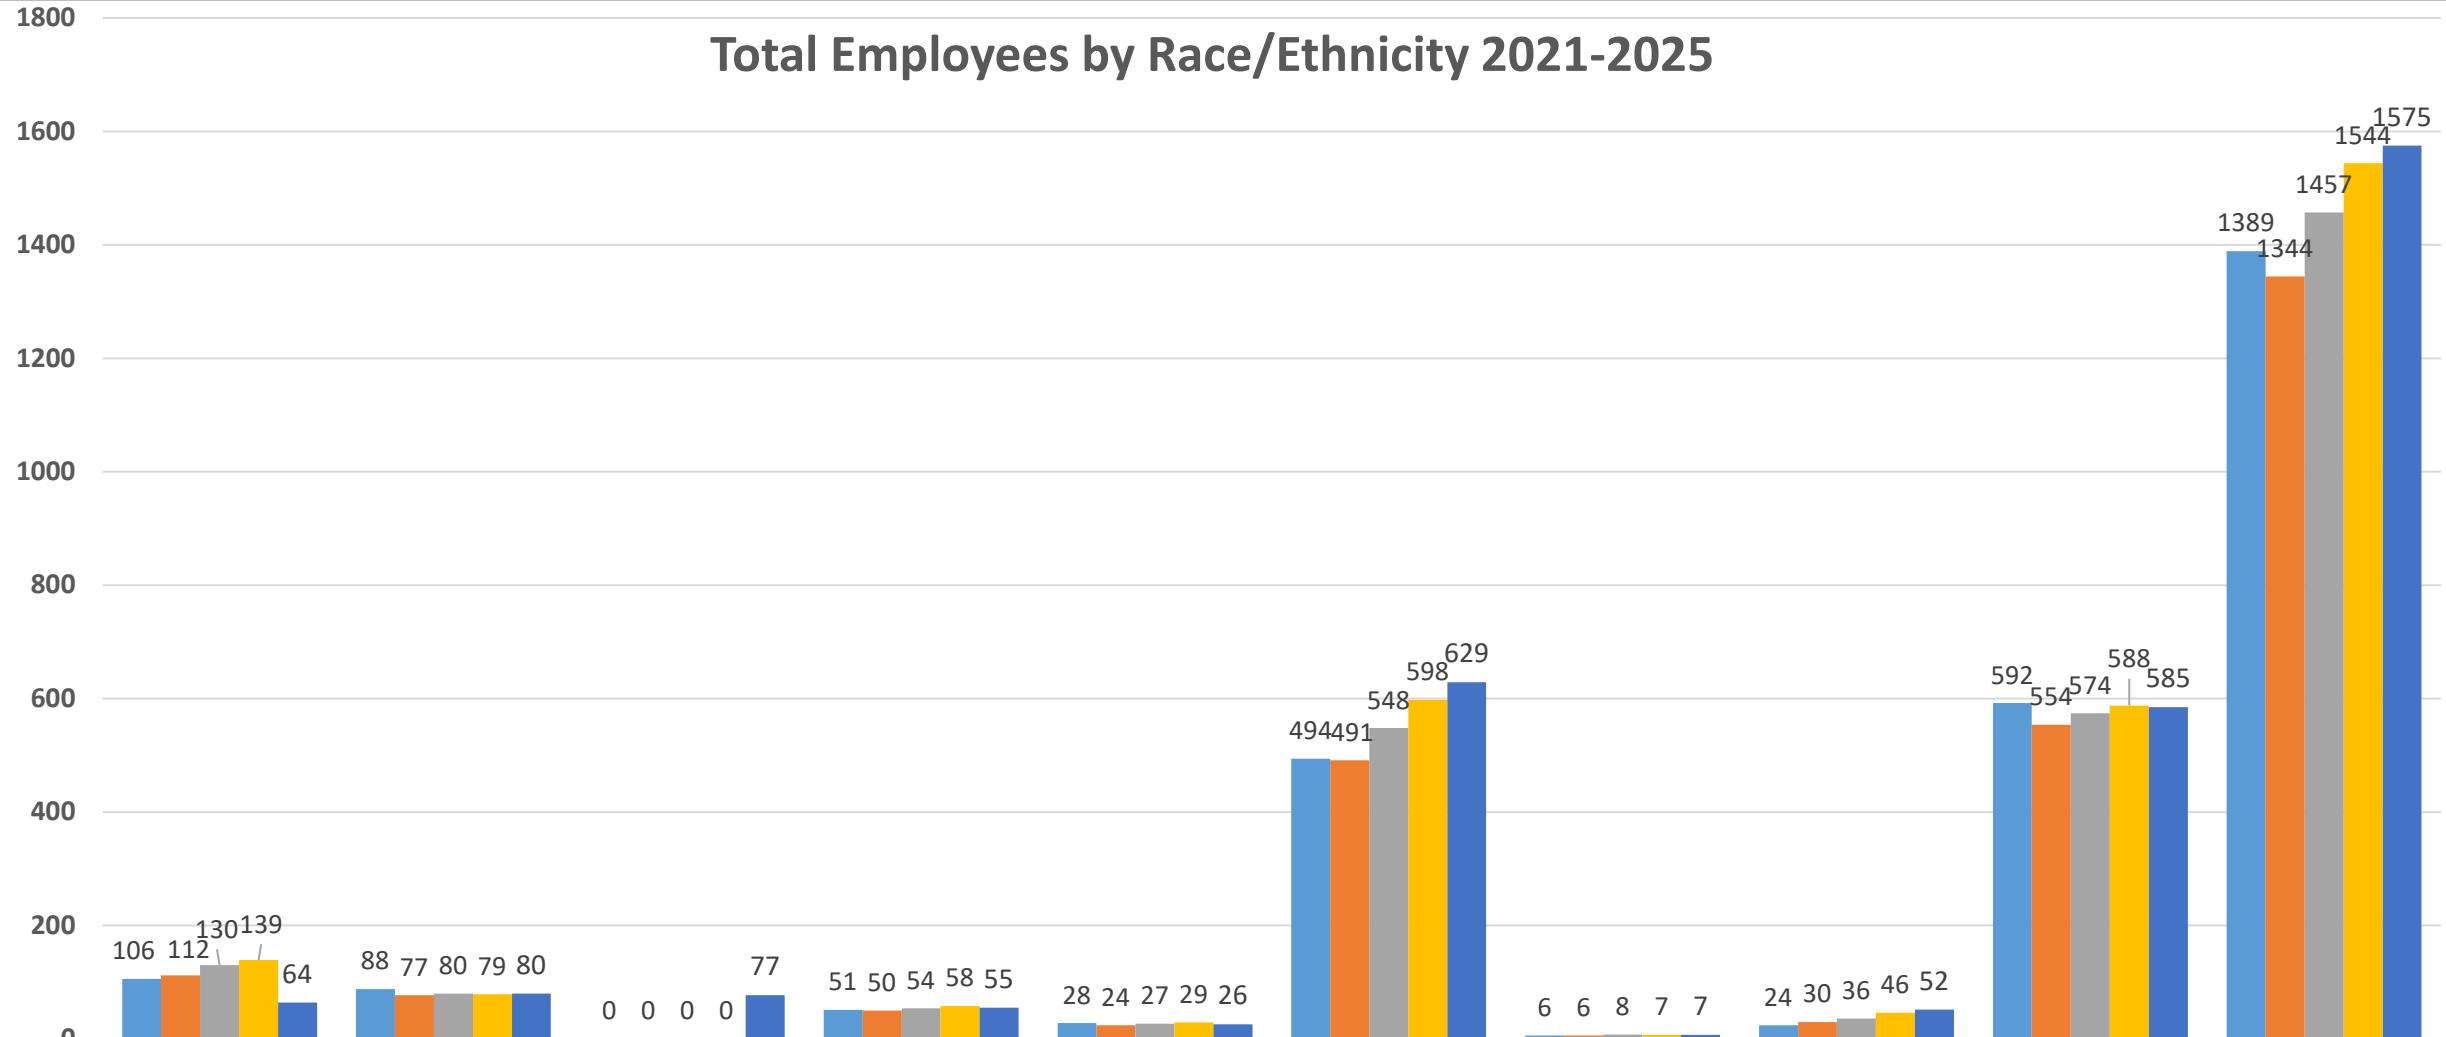

Total Employees by Race/Ethnicity 2021-2025

***Source: Southwestern Community College District Human Resources Snapshot as of 3/17/26 Filipino not used before 2025**

CSEA and Confidential Employees by Race/Ethnicity 2020-2025