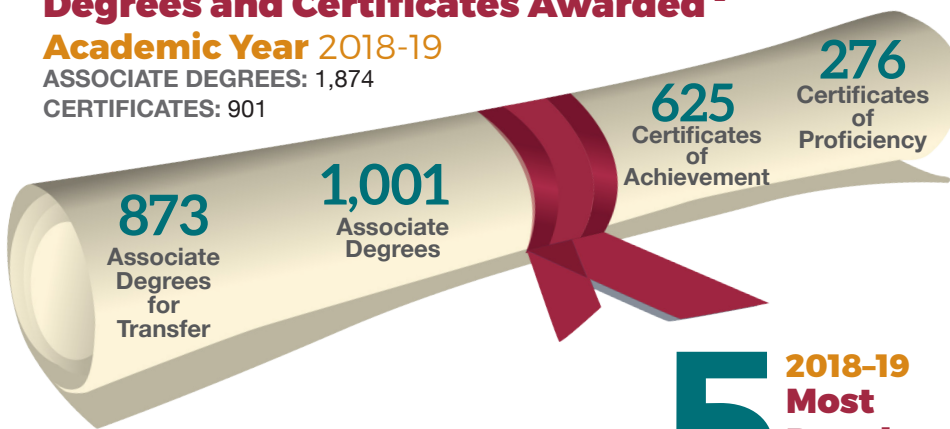

Fast Facts 2019-2020

Southwestern Community College District ¹ Accredited since 1964.

Southwestern Campus Chula Vista, CA 91910
National City Higher Education Center National City, CA 91950
Otay Mesa Higher Education Center San Diego, CA 92154
San Ysidro Higher Education Center San Ysidro, CA 92173
Crown Cove Aquatic Center Coronado, CA 92118

Degrees and Certificates Awarded ²

Academic Year 2018-19

ASSOCIATE DEGREES: 1,874
CERTIFICATES: 901

Headcount Enrollment ³

Academic Year 2018-19

ANNUAL ENROLLMENT: 28,397
ENROLLMENT CHANGE 2017-18 TO 2018-19: +3.6%