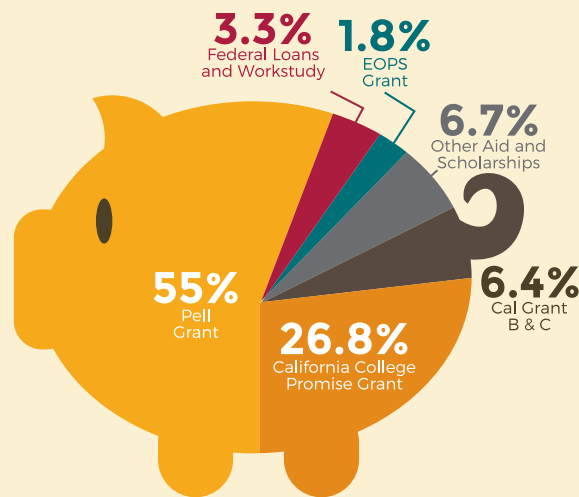

Student Financial Aid

Financial Aid Awards by Type¹⁴ Academic Year 2017-2018

Total Student Financial Aid $47,270,856

¹ Source: Southwestern College, <https://www.swccd.edu/>

² Source: Southwestern Community College District Data Warehouse

³ Source: CCC Chancellor's Office MIS Data Mart, <https://datamart.cccco.edu/DataMart.aspx>

⁴ Source: CCC Chancellor's Office MIS Data Mart, <https://datamart.cccco.edu/DataMart.aspx>

⁵ Source: CCC Chancellor's Office MIS Data Mart, <https://datamart.cccco.edu/DataMart.aspx>

⁶ Source: CCC Chancellor's Office MIS Data on Demand, <https://misweb.cccco.edu/dataondemand/login.aspx>; Southwestern Community College District Data Warehouse

⁷ Source: CCC Chancellor's Office MIS Data Mart, <https://datamart.cccco.edu/DataMart.aspx>;

Southwestern Community College District Data Warehouse

⁹ Source: CCC Chancellor's Office MIS Data Mart, <https://datamart.cccco.edu/DataMart.aspx>; US

Department of Education College Scorecard, <https://collegescorecard.ed.gov/school/?123800-Southwestern-College>; Southwestern College, <https://www.swccd.edu/>

¹⁰ Source: Southwestern Community College District Data Warehouse

¹¹ Source: American Council of Education (ACE), Higher Education Today, <https://trends.collegeboard.org/college-pricing/figures-tables/variation-published-prices#Published%20Tuition%20and%20Fees%20by%20Region%20and%20by%20State>

¹² Source: Integrated Postsecondary Education Data System (IPEDS) 2017-18 Finance Survey

¹³ Source: Bureau of Labor Statistics, Second Quarter Median Earnings, <https://www.bls.gov/news.release/archives/wkyeng_07192017.pdf>

¹⁴ Source: CCC Chancellor's Office MIS Data Mart, <https://datamart.cccco.edu/DataMart.aspx>

¹⁵ Source: CCC Chancellor's Office MIS Data Mart, <https://datamart.cccco.edu/DataMart.aspx>