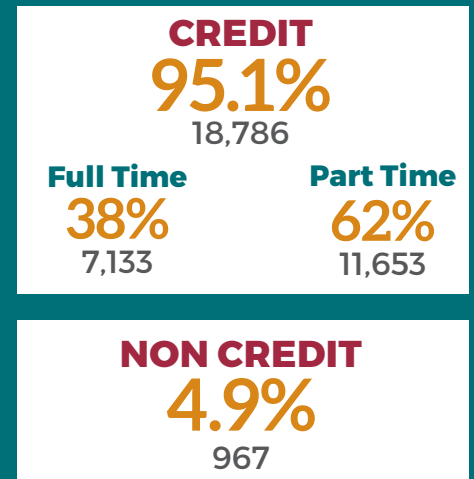

Fall 2018

FALL ENROLLMENT: 19,753
Enrollment change Fall 2017 to Fall 2018: -0.2%

5 2018-19 Most Popular Majors

1. Nursing
2. Business Administration
3. Psychology
4. Biology
5. Administration of Justice

Enrollment by Gender ⁵

Academic Year 2018-19

Enrollment by Age ⁷

Academic Year 2018-19

<25: 17,955 (63.2%)
25-39: 6,682 (23.5%)
40+: 3,754 (13.2%)
Unknown: 6 (0.02%)
Average: 28
Median: 23

Fall 2018 Enrollment by Full-time/Part-time/Noncredit ⁴