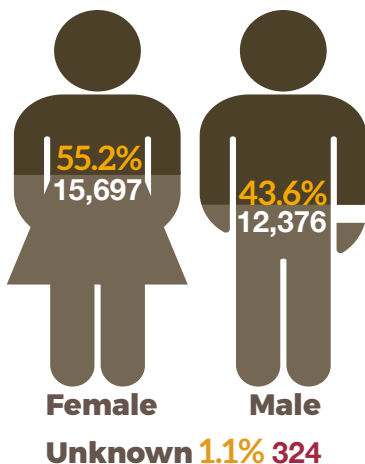

Fall 2018

FALL ENROLLMENT: 19,753
Enrollment change Fall 2017 to Fall 2018: -0.2%

5 2018-19 Most Popular Majors

1. Nursing
2. Business Administration
3. Psychology
4. Biology
5. Administration of Justice

Enrollment by Gender ⁵

Academic Year 2018-19

Enrollment by Age ⁷

Academic Year 2018-19

<25: 17,955 (63.2%)
25-39: 6,682 (23.5%)
40+: 3,754 (13.2%)
Unknown: 6 (0.02%)
Average: 28
Median: 23

Fall 2018 Enrollment by Full-time/Part-time/Noncredit ⁴

Enrollment by Race/Ethnicity ⁶

Academic Year 2018-19

Vision

Southwestern College is the leader in equitable education that transforms the lives of students and communities.

Other Significant Demographic and Institutional Characteristics⁹