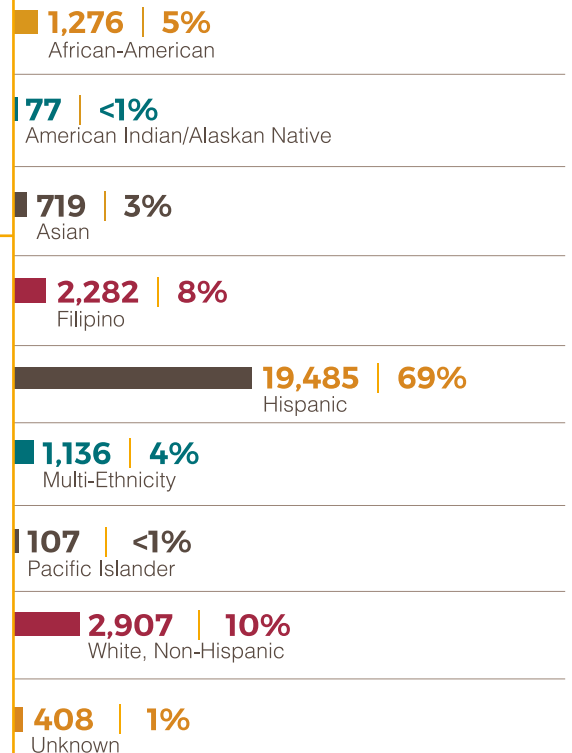

Fall 2018

FALL ENROLLMENT: 19,753
Enrollment change Fall 2017 to Fall 2018: -0.2%

5 2018-19 Most Popular Majors

1. Nursing
2. Business Administration
3. Psychology
4. Biology
5. Administration of Justice

Enrollment by Gender ⁵

Academic Year 2018-19

Enrollment by Age ⁷

Academic Year 2018-19

<25: 17,955 (63.2%)
25-39: 6,682 (23.5%)
40+: 3,754 (13.2%)
Unknown: 6 (0.02%)
Average: 28
Median: 23

Fall 2018 Enrollment by Full-time/Part-time/Noncredit ⁴

Enrollment by Race/Ethnicity ⁶

Academic Year 2018-19

Vision

Southwestern College is the leader in equitable education that transforms the lives of students and communities.

Other Significant Demographic and Institutional Characteristics⁹