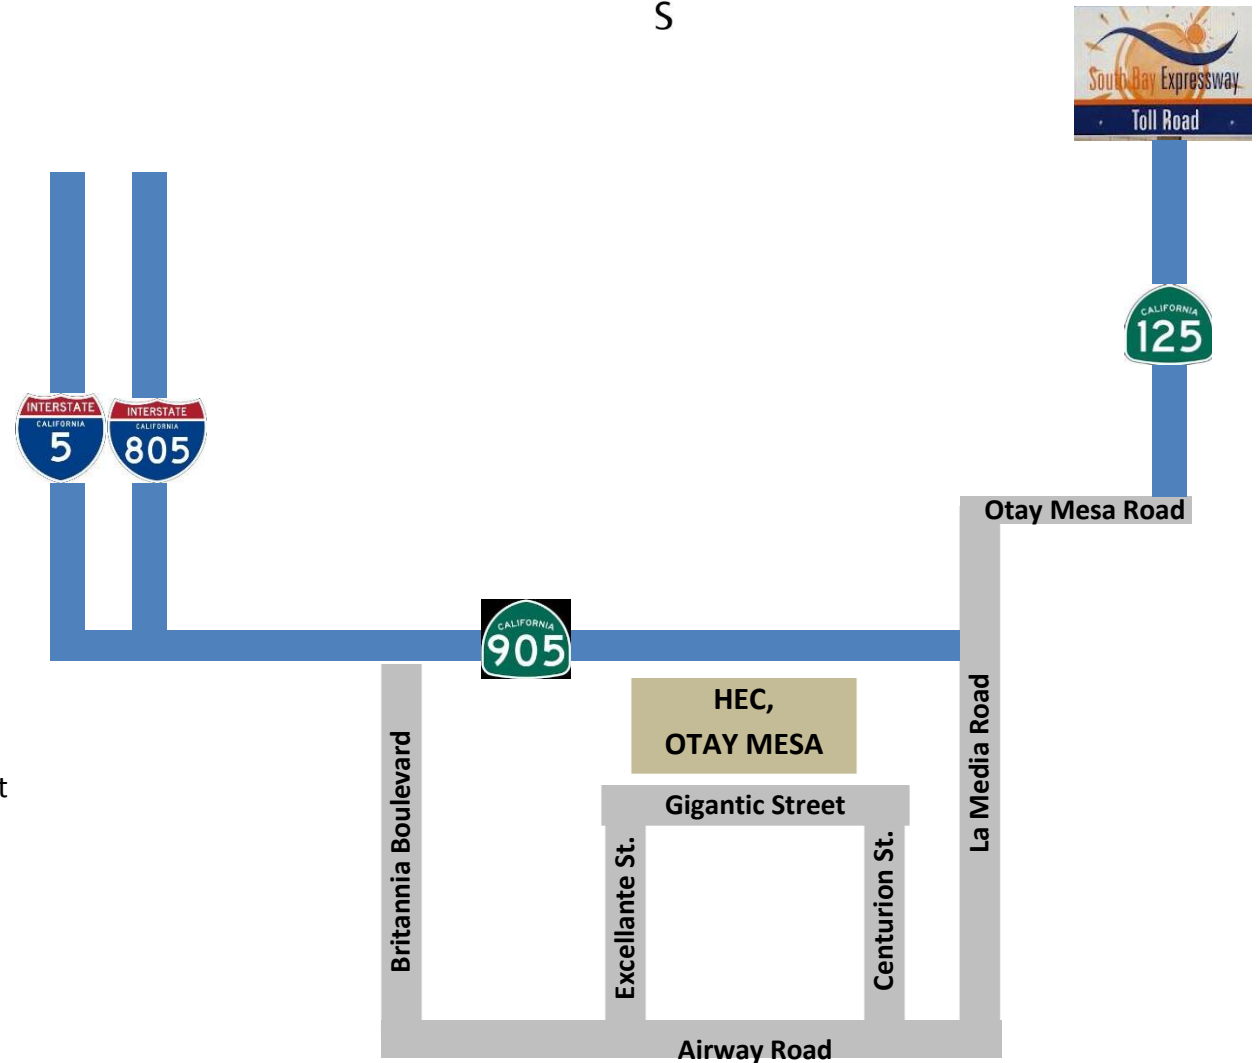

Driving Directions

Higher Education Center at Otay Mesa

8100 Gigantic Street

San Diego, CA 92154

(619) 216-6750

<http://www.swccd.edu/Hecom/>

From I-5 or I-805:

- Take SR 905 East
- Exit on Britannia Blvd and make a right
- Make a left on Airway Road
- Make a left on Excellante Street
- Make a right on Gigantic Street

From SR-125 (Toll Road):

- Take SR-125 South to Otay Mesa Road
- Turn right on Otay Mesa Road heading west
- Make a left on La Media Road
- Make a right on Airway Road
- Make a right on Centurion Street
- Make a left on Gigantic Street

LEGEND

-  ACCESSIBLE PARKING
-  RESTROOM
-  ELEVATOR
-  STAIRS
-  ATM
-  PAY PHONE
-  CAMPUS NURSE