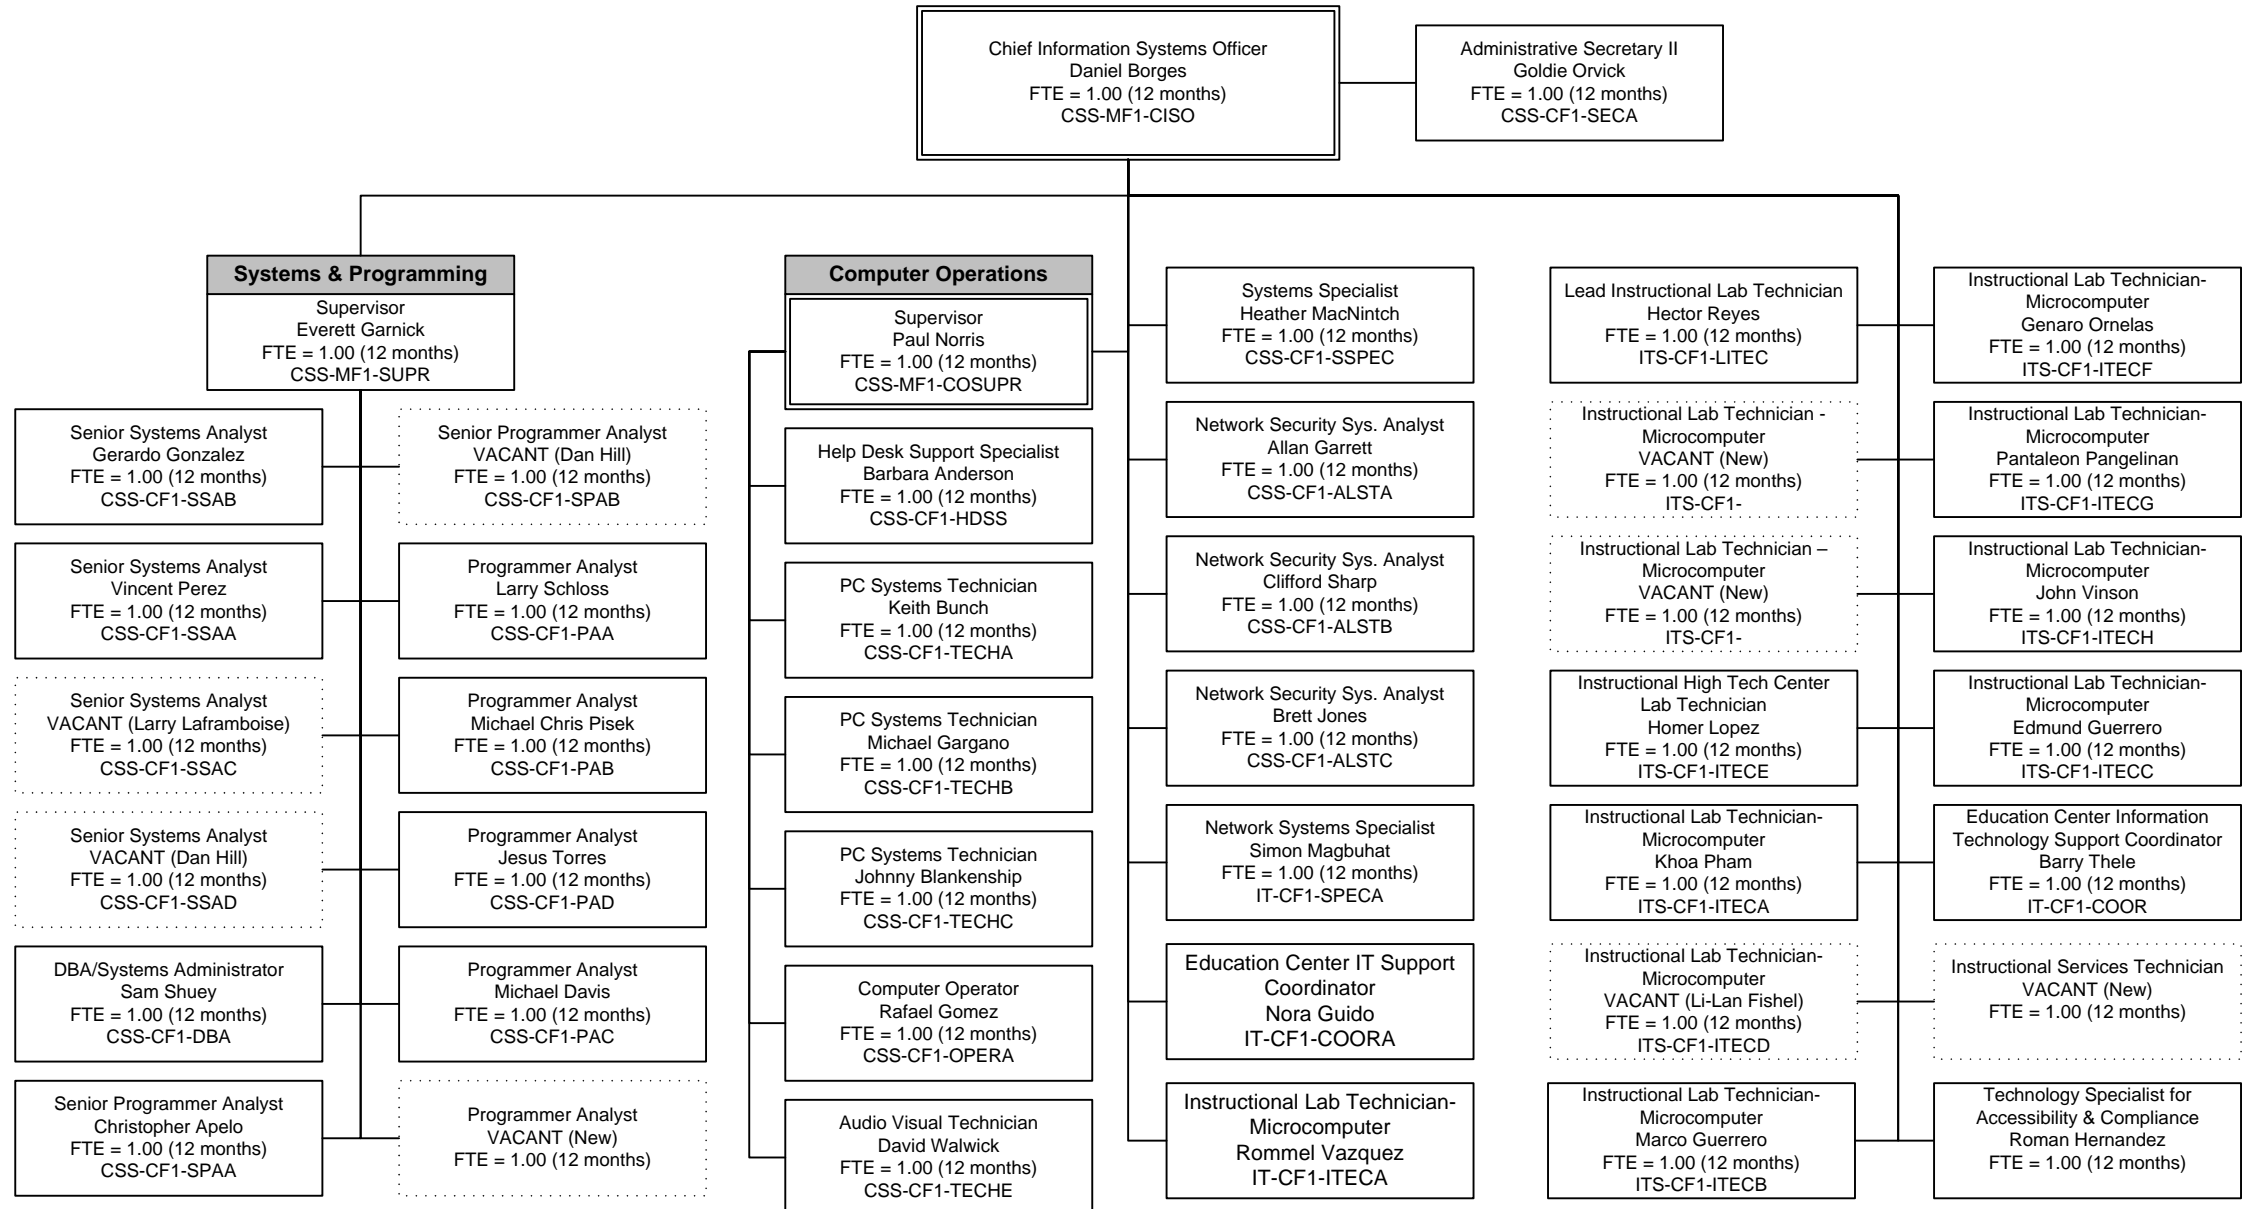

Southwestern College Organizational Chart

Superintendent/President's Office

May 2017

Southwestern College Organizational Chart

Institutional Technology

June 2017

Southwestern College Organizational Chart

Office of Institutional Effectiveness & Institutional Research Grants & Planning

June 2017

*Project Funded Positions