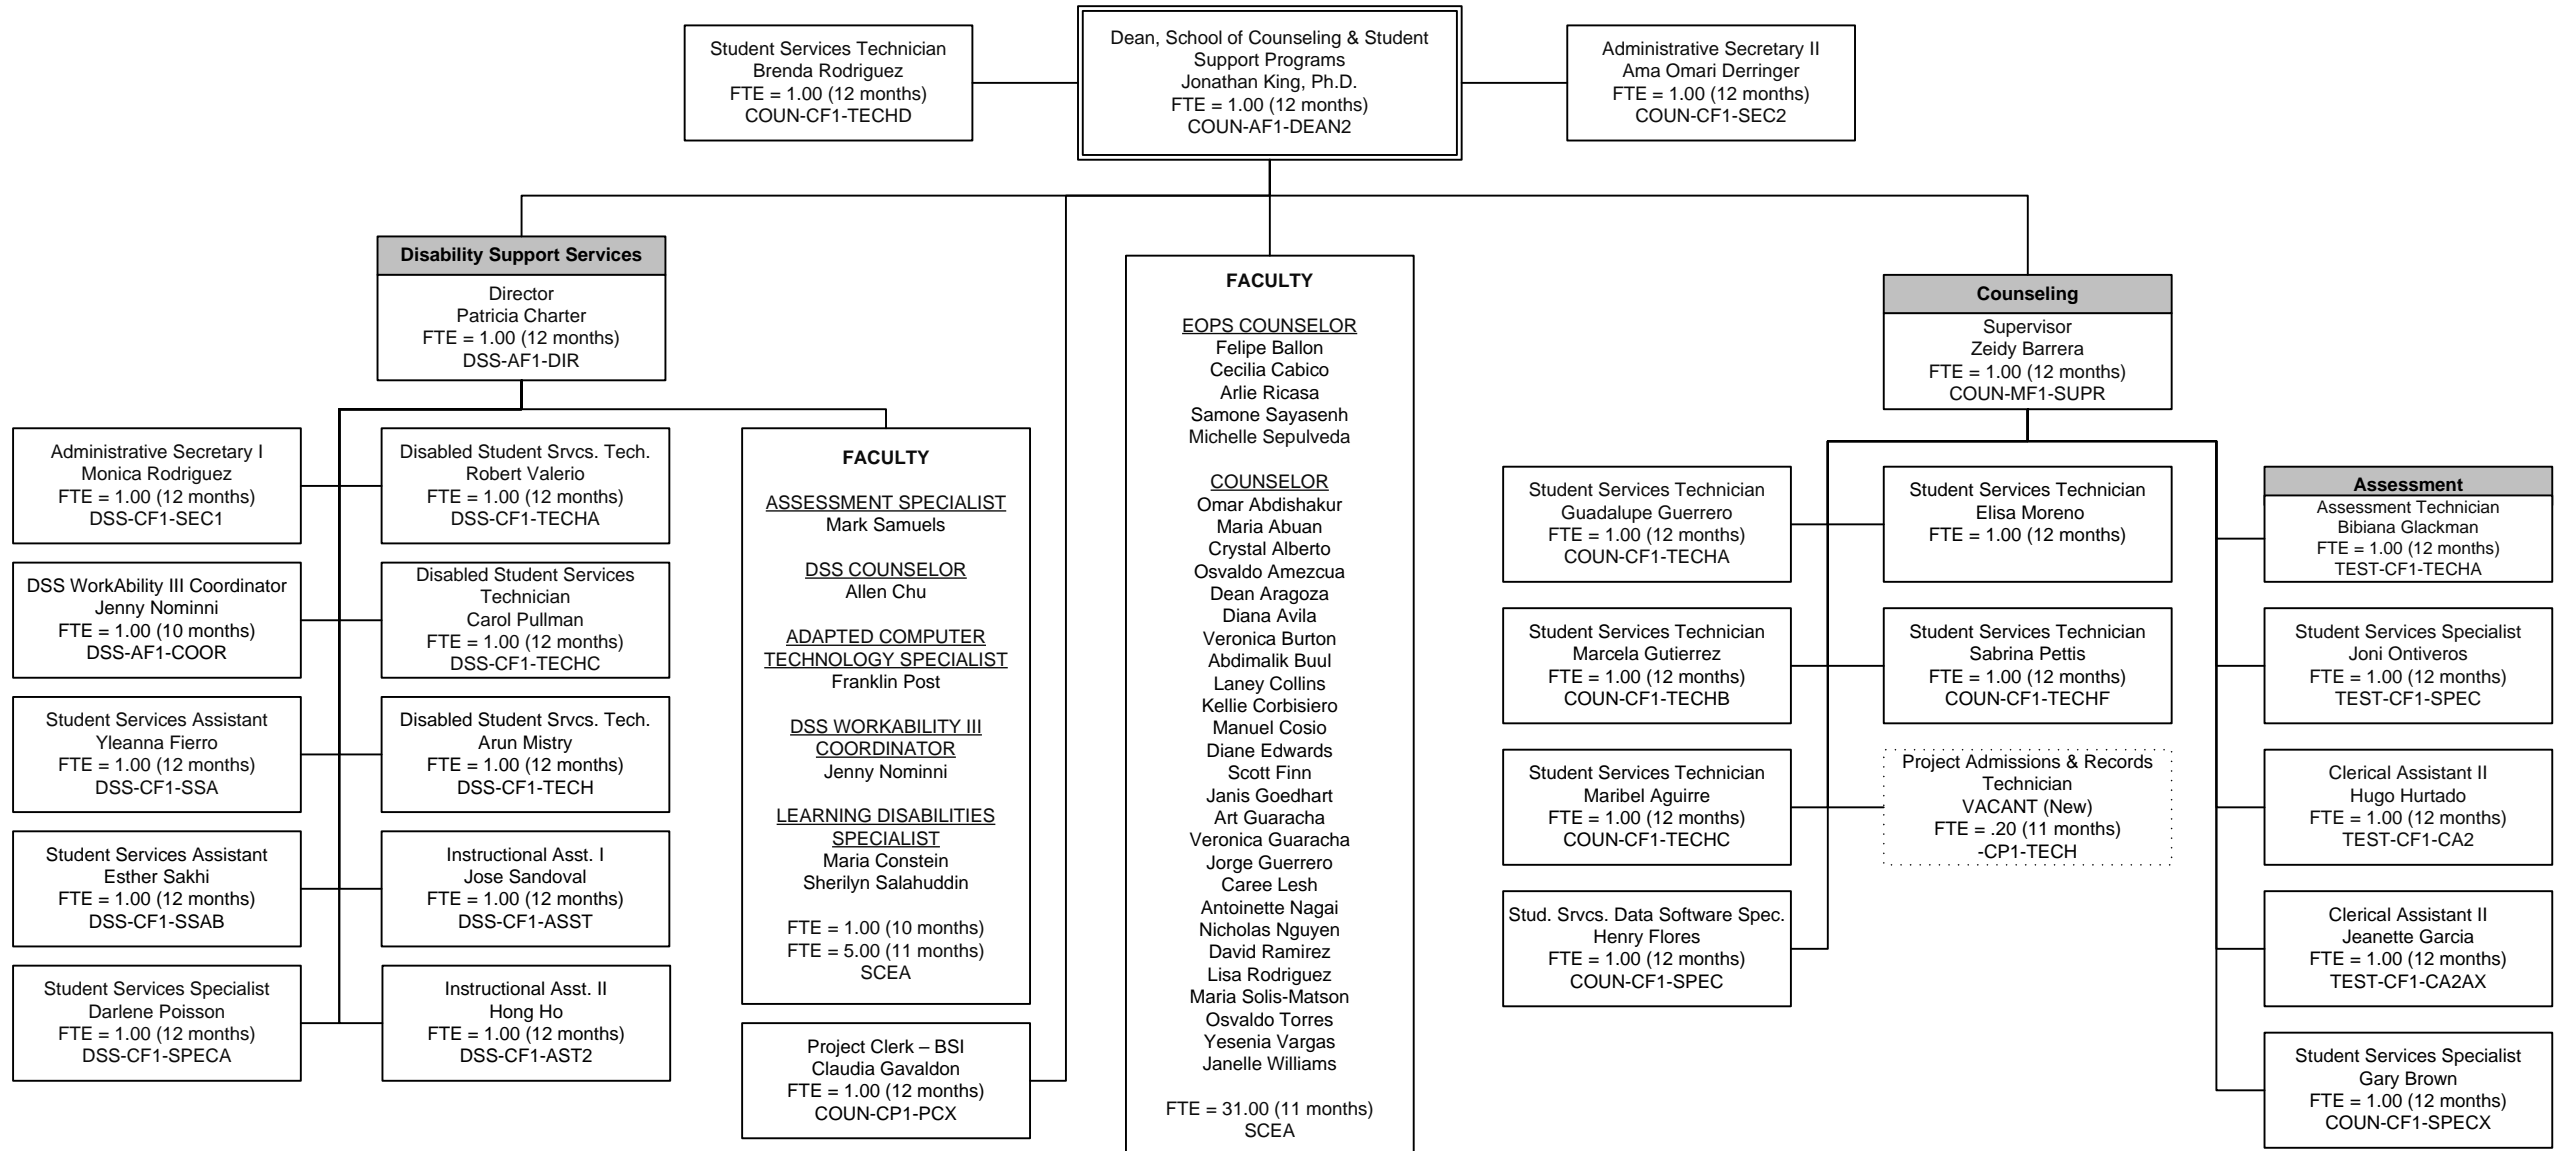

Southwestern College Organizational Chart

Student Affairs

May 2017

Southwestern College Organizational Chart

Financial Aid, Evaluations & Veterans Services

October 2016

*Project Funded Position

Southwestern College Organizational Chart

School of Counseling and Student Support Programs

May 2017

*Project Funded Position

Southwestern College Organizational Chart

School of Counseling and Student Support Programs

May 2017

*Project Funded Position

Southwestern College Organizational Chart

Student Services

May 2017

*Project Funded Position