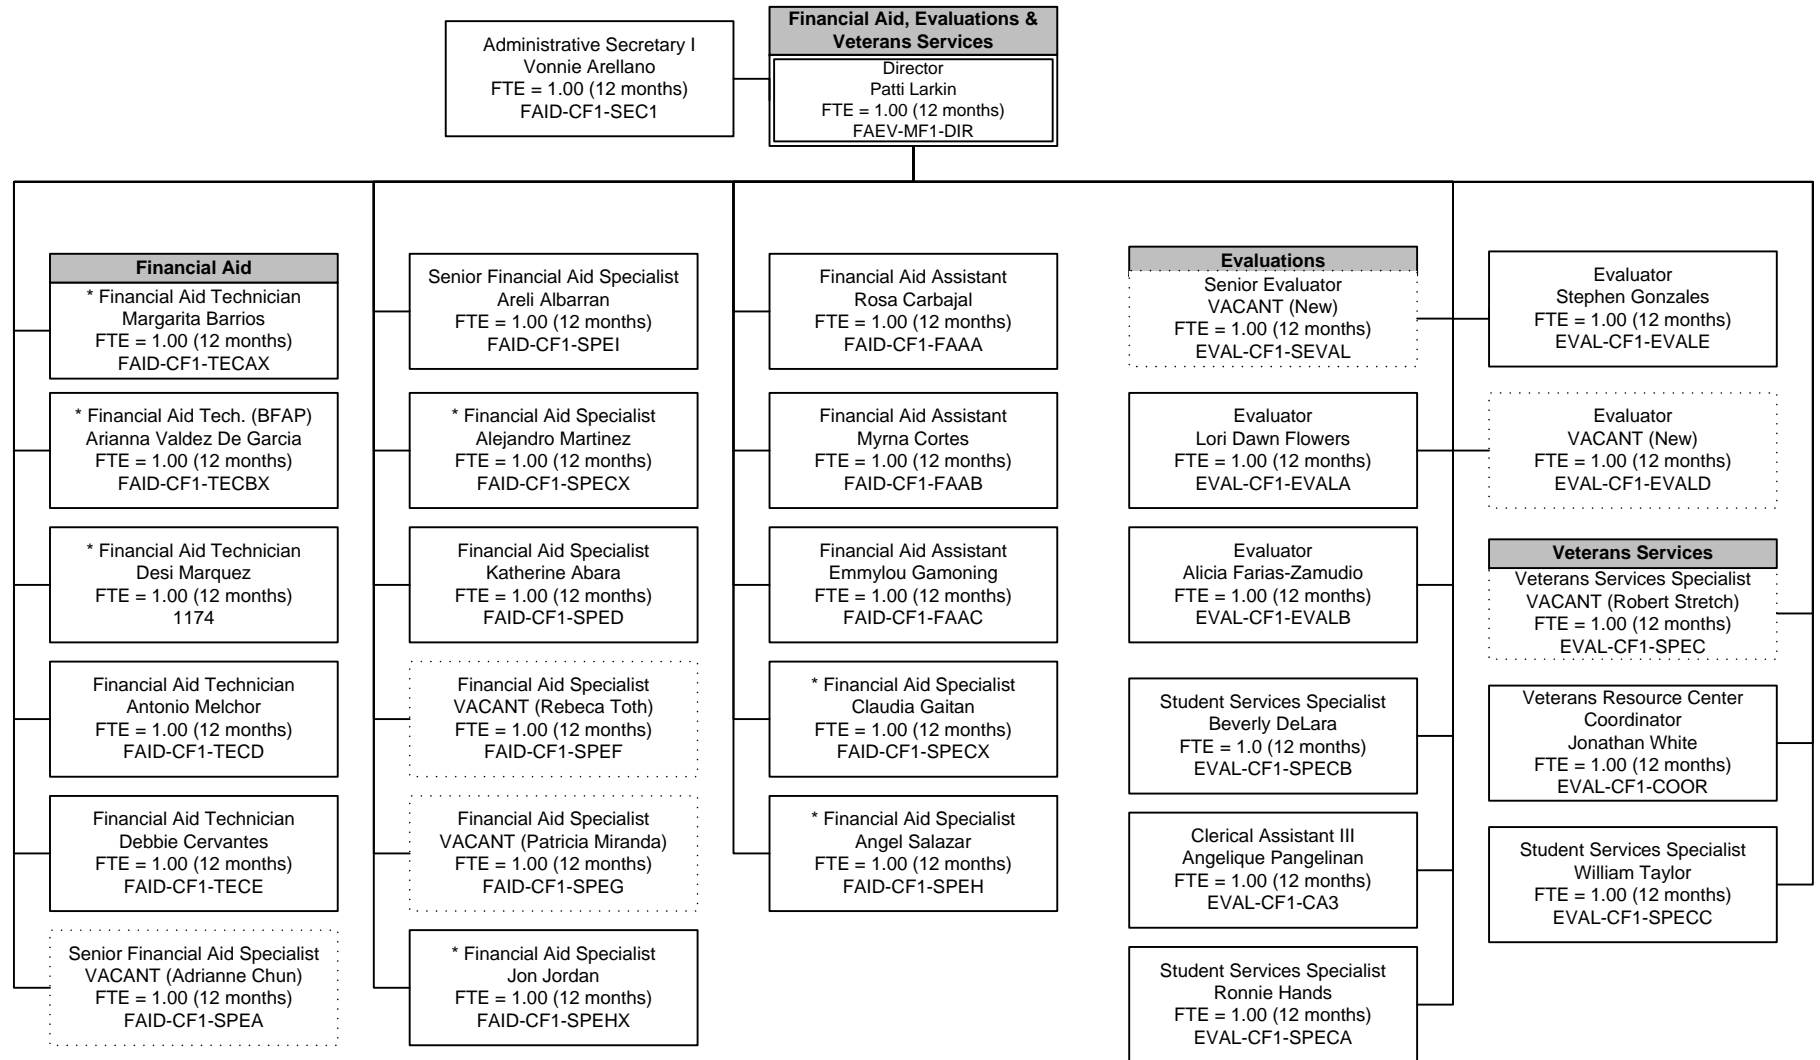

Southwestern College Organizational Chart

Student Affairs

May 2017

Southwestern College Organizational Chart

Financial Aid, Evaluations & Veterans Services

October 2016

*Project Funded Position

Southwestern College Organizational Chart

School of Counseling and Student Support Programs

May 2017

*Project Funded Position

Southwestern College Organizational Chart

School of Counseling and Student Support Programs

May 2017

*Project Funded Position

Southwestern College Organizational Chart

Student Services

May 2017

*Project Funded Position