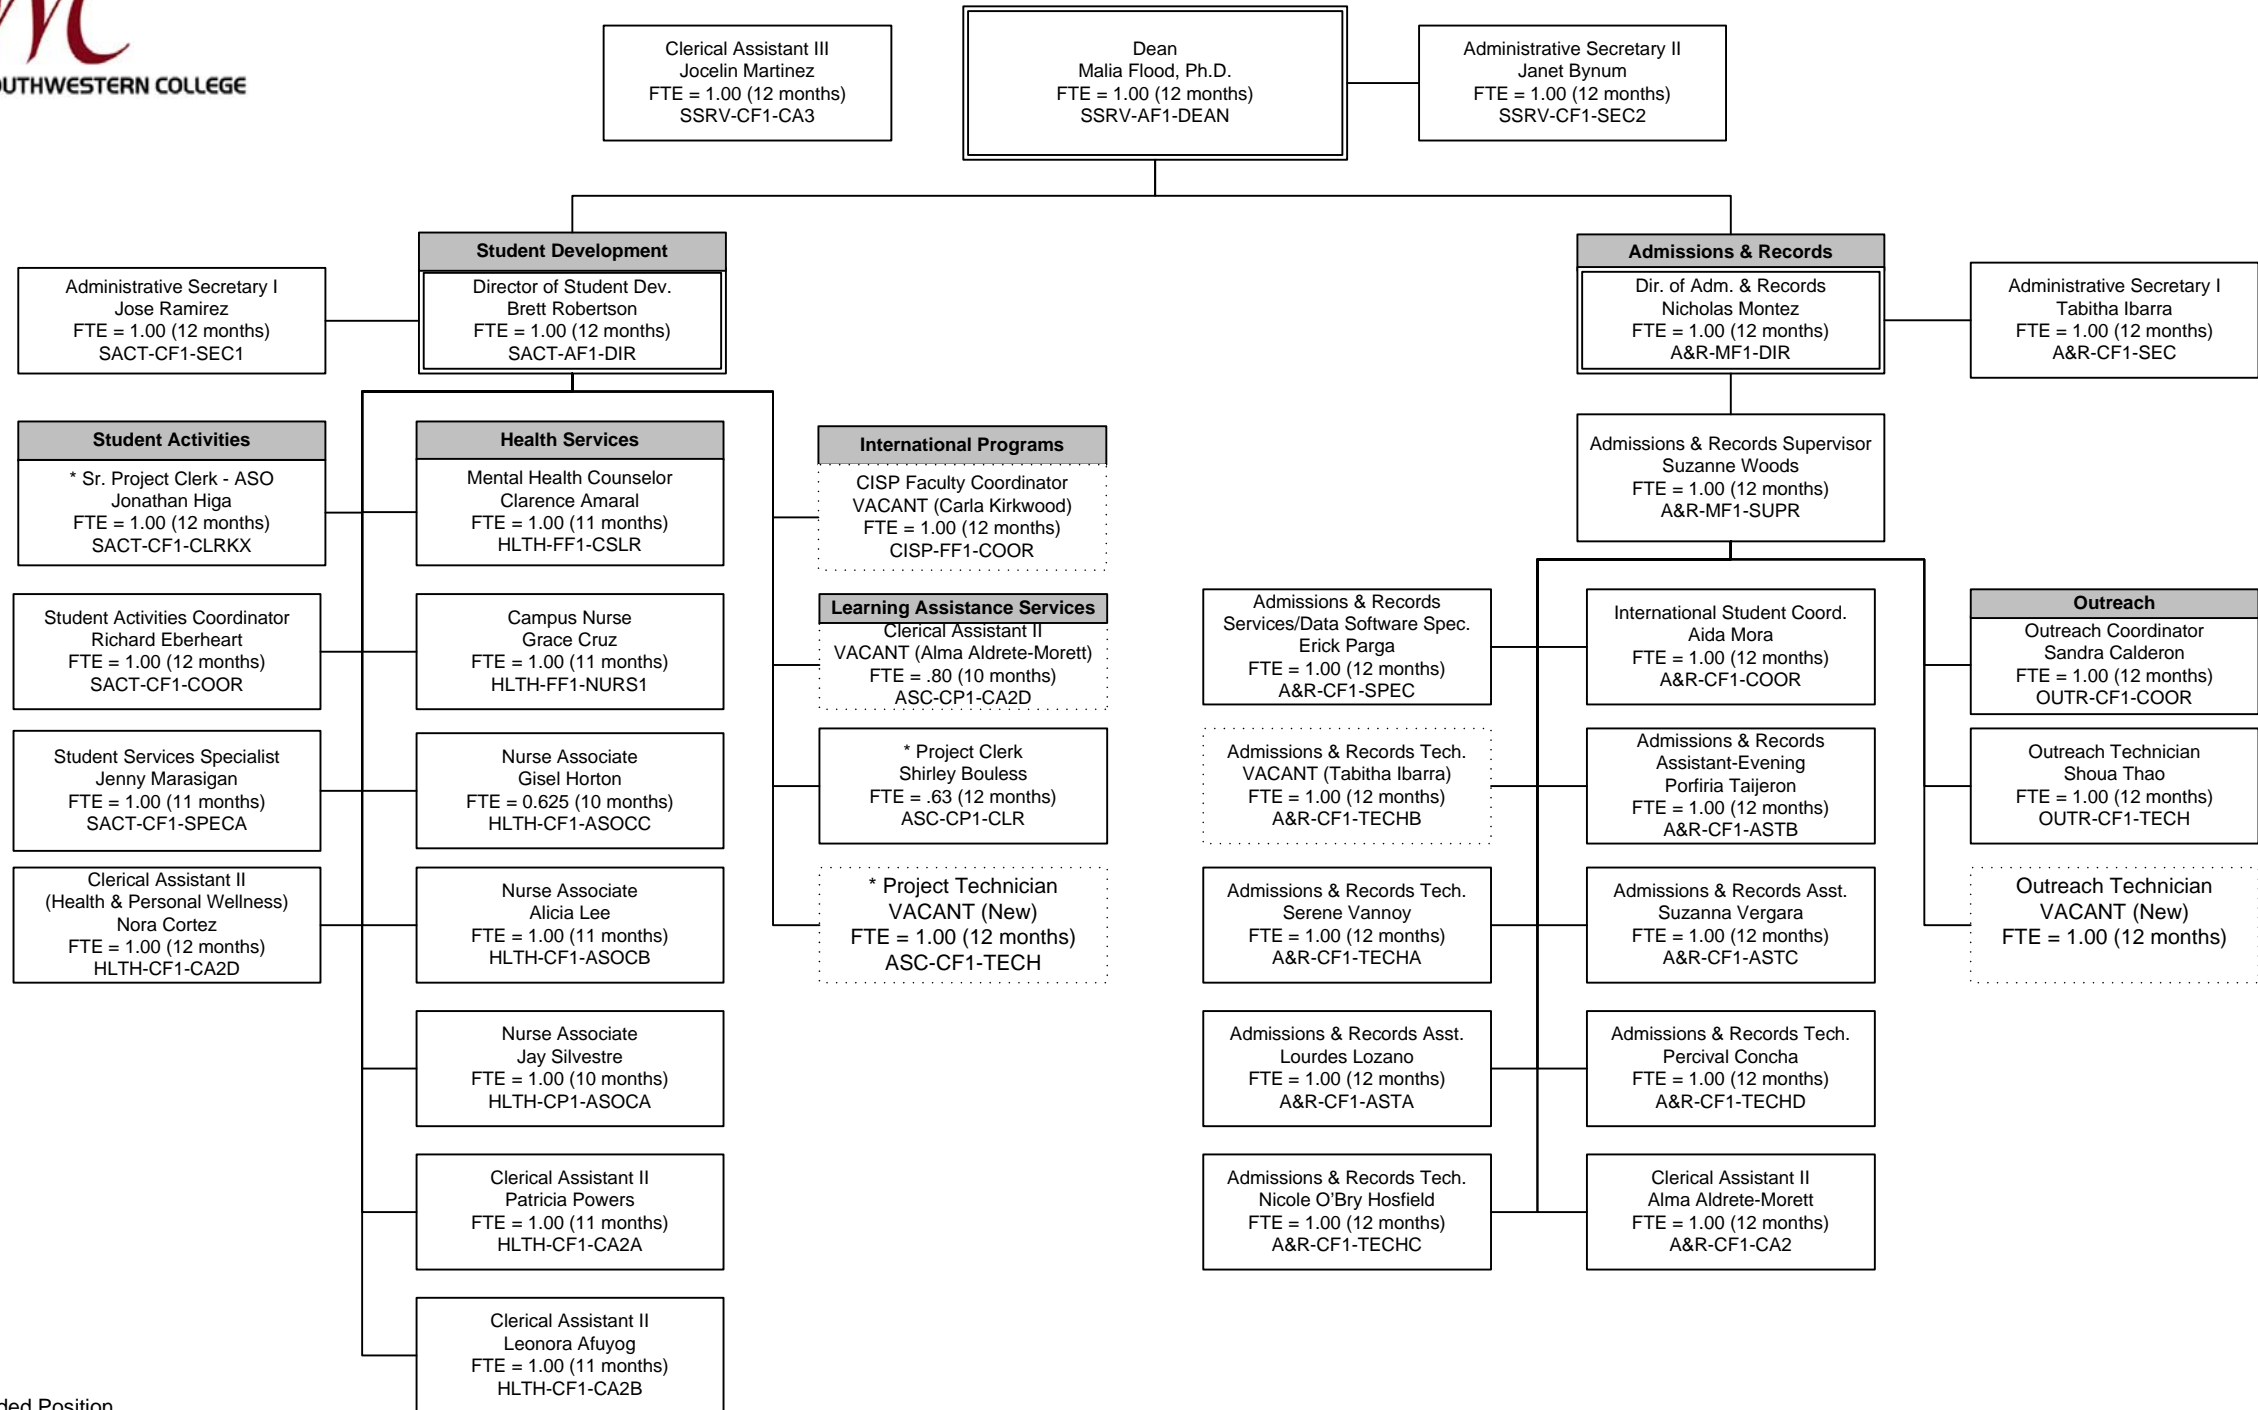

Southwestern College Organizational Chart

Student Affairs

May 2017

Southwestern College Organizational Chart

Financial Aid, Evaluations & Veterans Services

October 2016

*Project Funded Position

Southwestern College Organizational Chart

School of Counseling and Student Support Programs

May 2017

*Project Funded Position

Southwestern College Organizational Chart

School of Counseling and Student Support Programs

May 2017

*Project Funded Position

Southwestern College Organizational Chart

Student Services

May 2017

*Project Funded Position