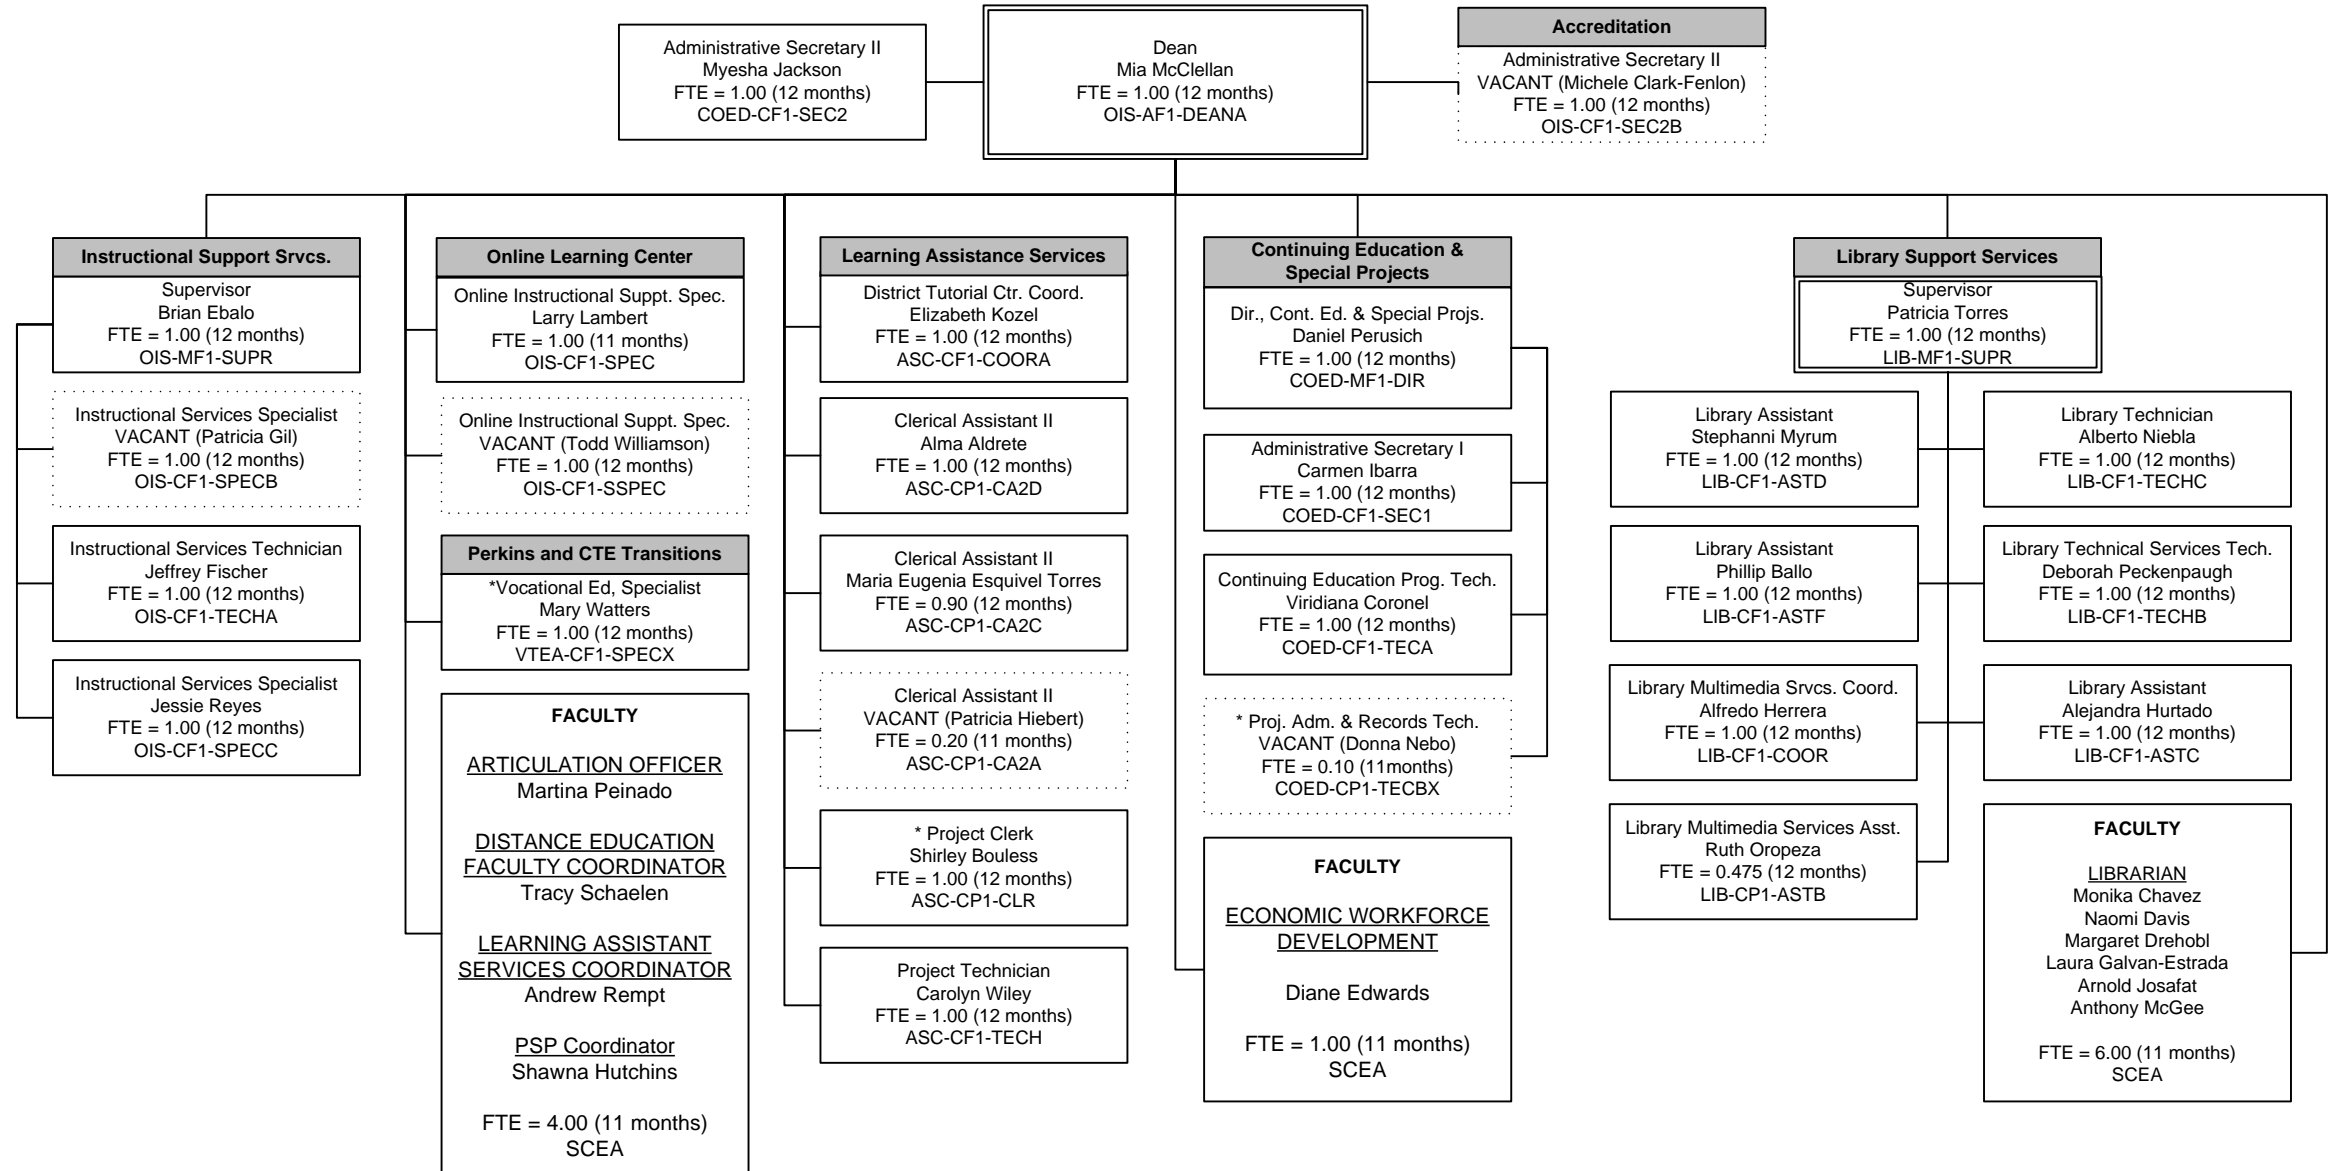

Southwestern College Organizational Chart

Academic Affairs

June 2017

*Project Funded positions

Southwestern College Organizational Chart

Higher Education Center at National City

May 2017

*Project Funded Positions

Southwestern College Organizational Chart

Higher Education Center at Otay Mesa

June 2017

*Project Funded positions

Southwestern College Organizational Chart

Higher Education Center at San Ysidro

June 2017

Southwestern College Organizational Chart

Instructional Support Services & Continuing Education

June 2017

*Project Funded positions

Southwestern College Organizational Chart

Workforce Development, Adult Education Block (AEBG) & Continuing Education

June 2017

Southwestern College Organizational Chart

School of Arts, Communication & Social Sciences

May 2017

Southwestern College Organizational Chart

School of Business & Technology

May 2017

Southwestern College Organizational Chart