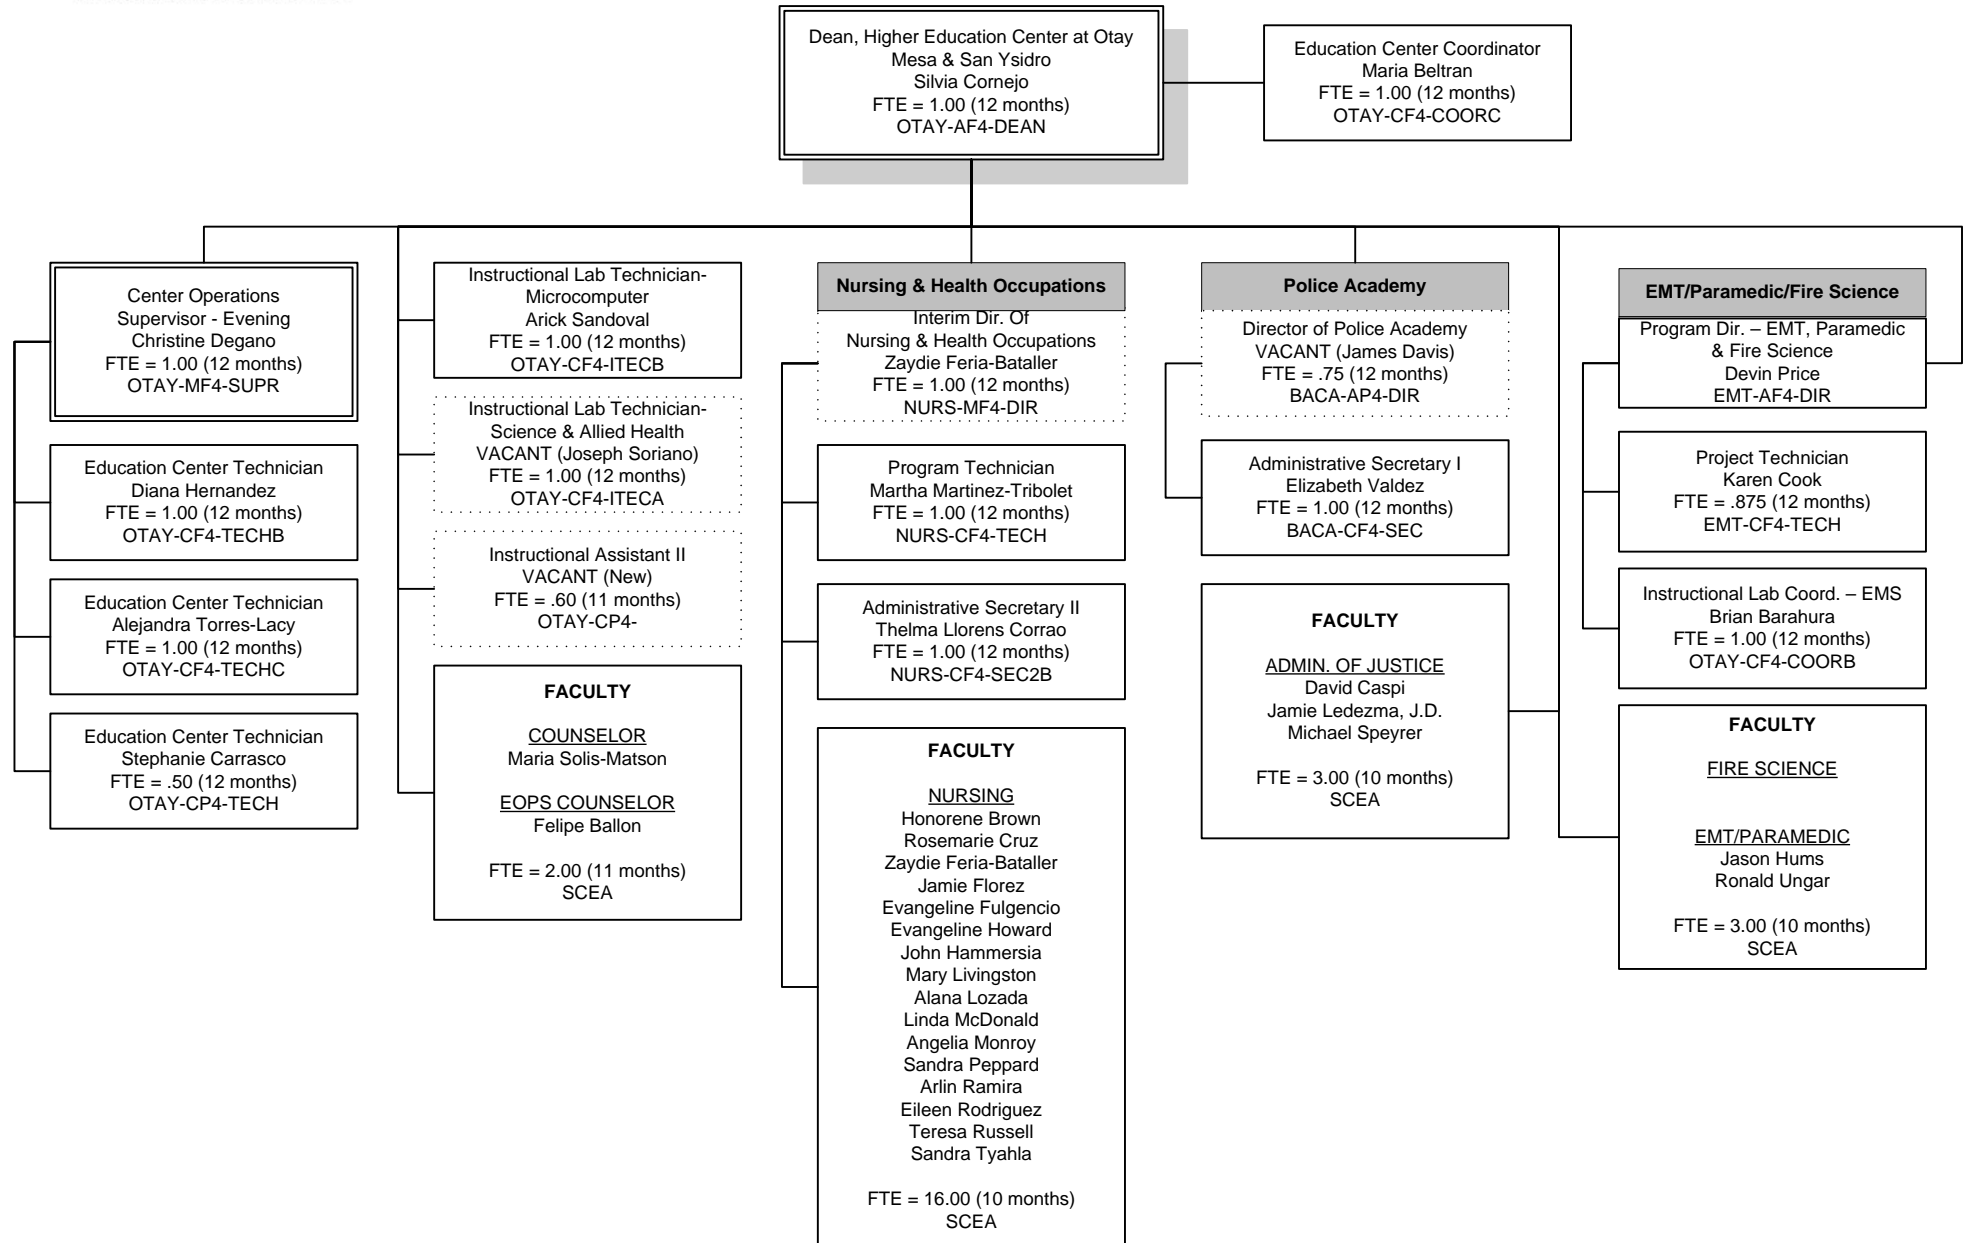

Southwestern College Organizational Chart

Academic Affairs

June 2017

*Project Funded positions

Southwestern College Organizational Chart

Higher Education Center at National City

May 2017

*Project Funded Positions

Southwestern College Organizational Chart

Higher Education Center at Otay Mesa

June 2017

*Project Funded positions

Southwestern College Organizational Chart

Higher Education Center at San Ysidro

June 2017

Southwestern College Organizational Chart

Instructional Support Services & Continuing Education

June 2017

*Project Funded positions

Southwestern College Organizational Chart

Workforce Development, Adult Education Block (AEBG) & Continuing Education

School of Language, Literature & Humanities

May 2017

Southwestern College Organizational Chart

School of Mathematics, Science & Engineering

June 2017

*Project Funded Position

Southwestern College Organizational Chart