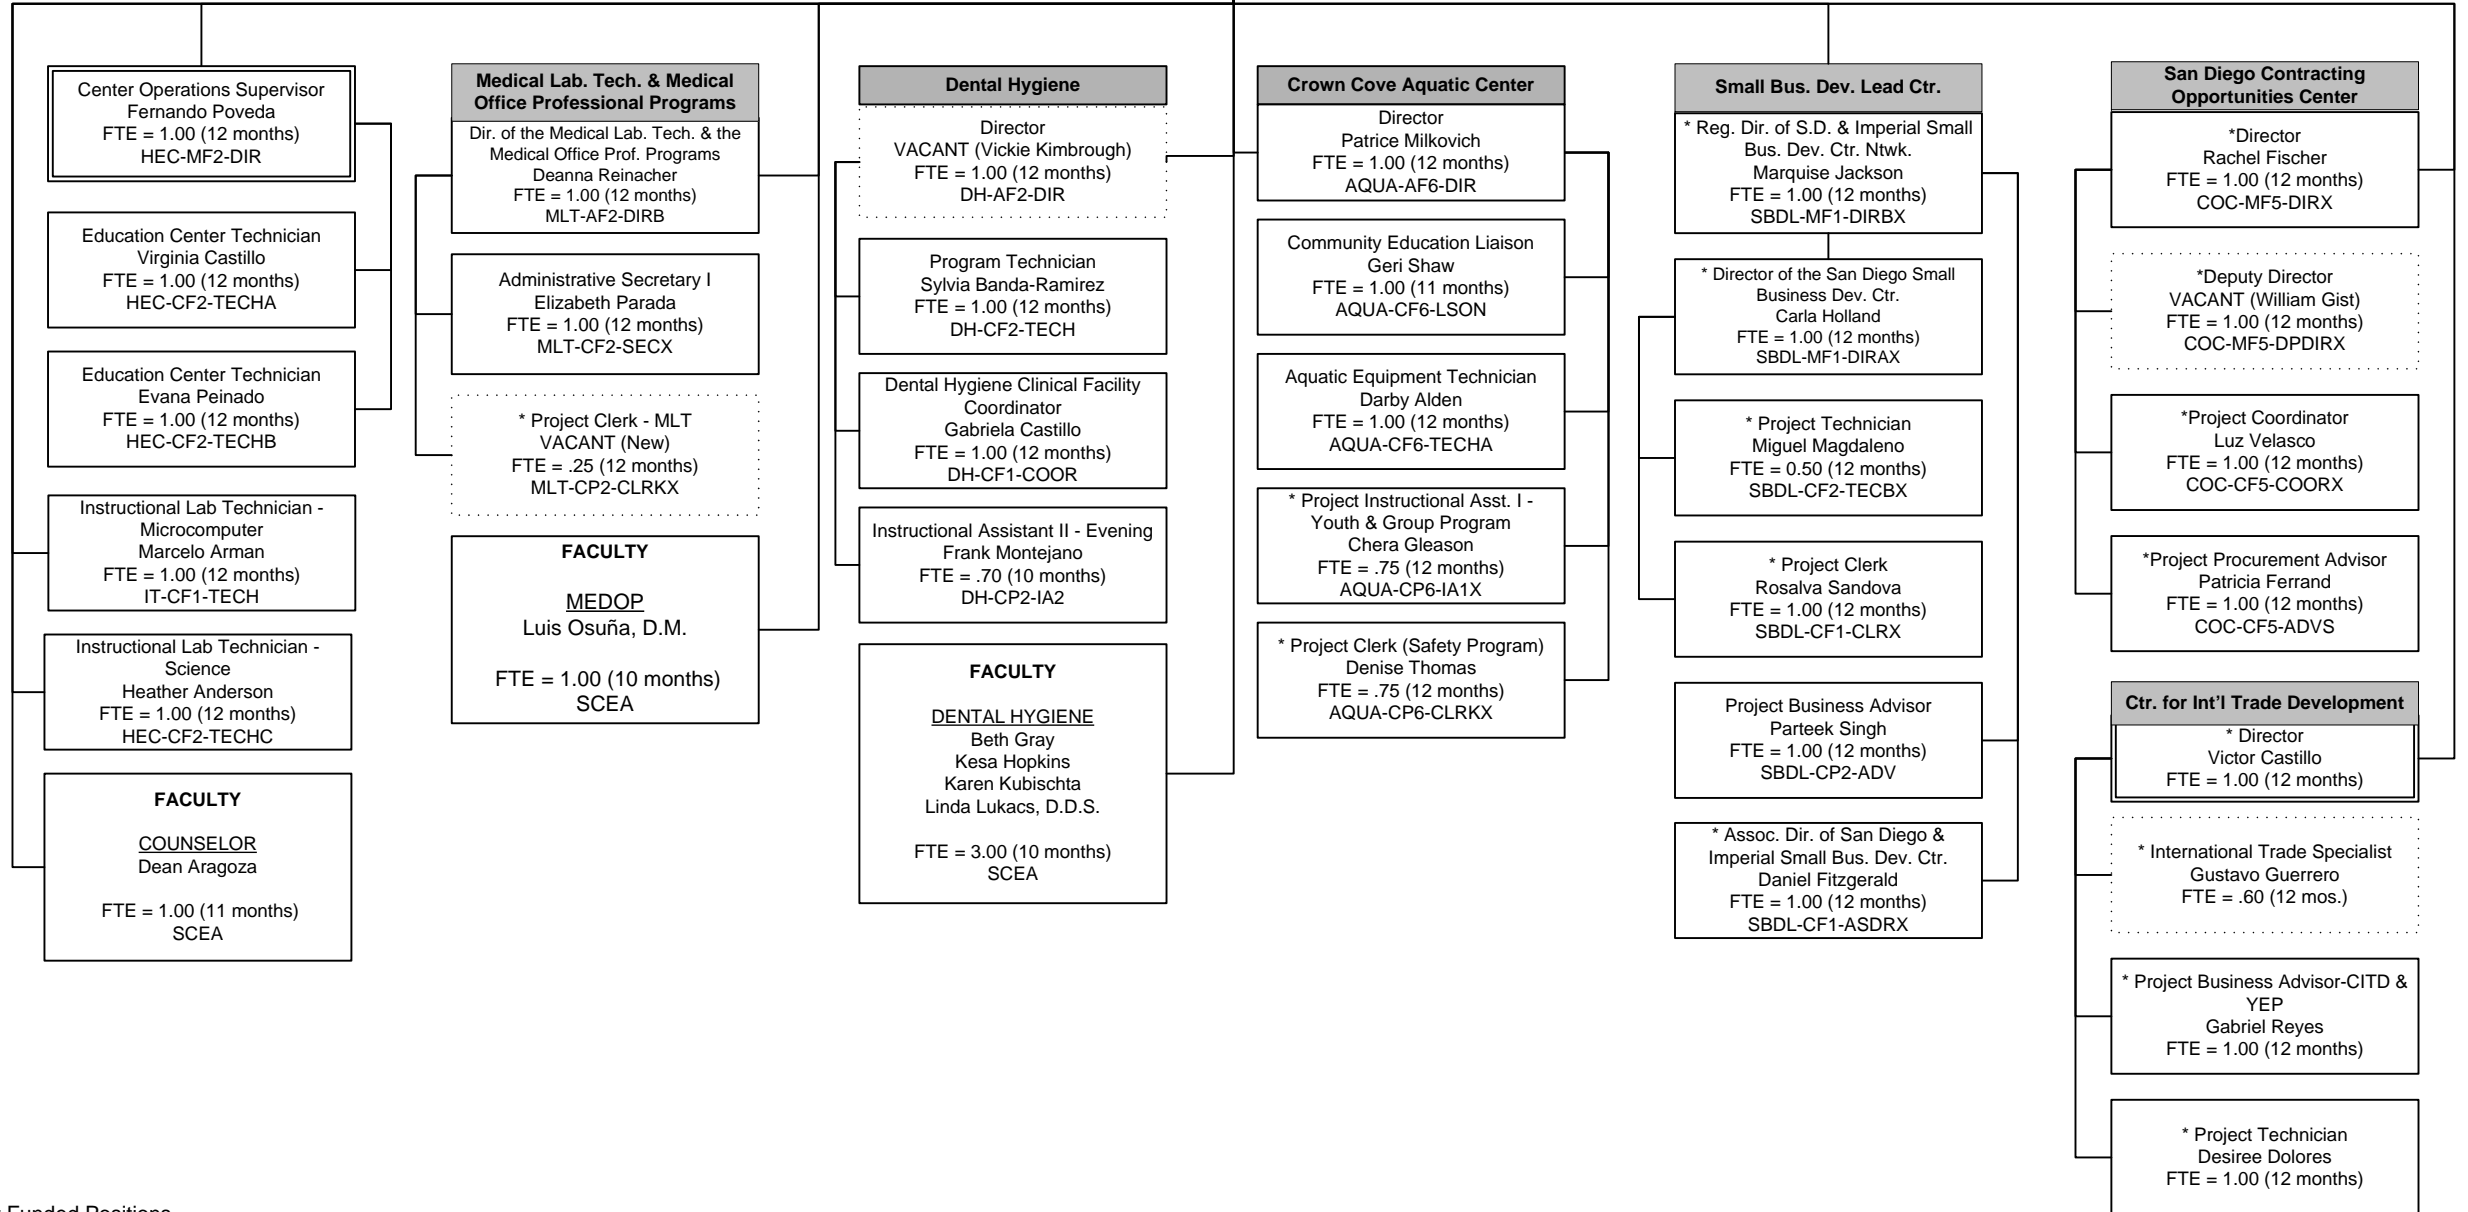

Southwestern College Organizational Chart

Academic Affairs

June 2017

*Project Funded positions

Southwestern College Organizational Chart

Higher Education Center at National City

May 2017

*Project Funded Positions

Southwestern College Organizational Chart

Higher Education Center at Otay Mesa

June 2017

*Project Funded positions

Southwestern College Organizational Chart

Higher Education Center at San Ysidro

June 2017

Southwestern College Organizational Chart

Instructional Support Services & Continuing Education

June 2017

*Project Funded positions

Southwestern College Organizational Chart

Workforce Development, Adult Education Block (AEBG) & Continuing Education