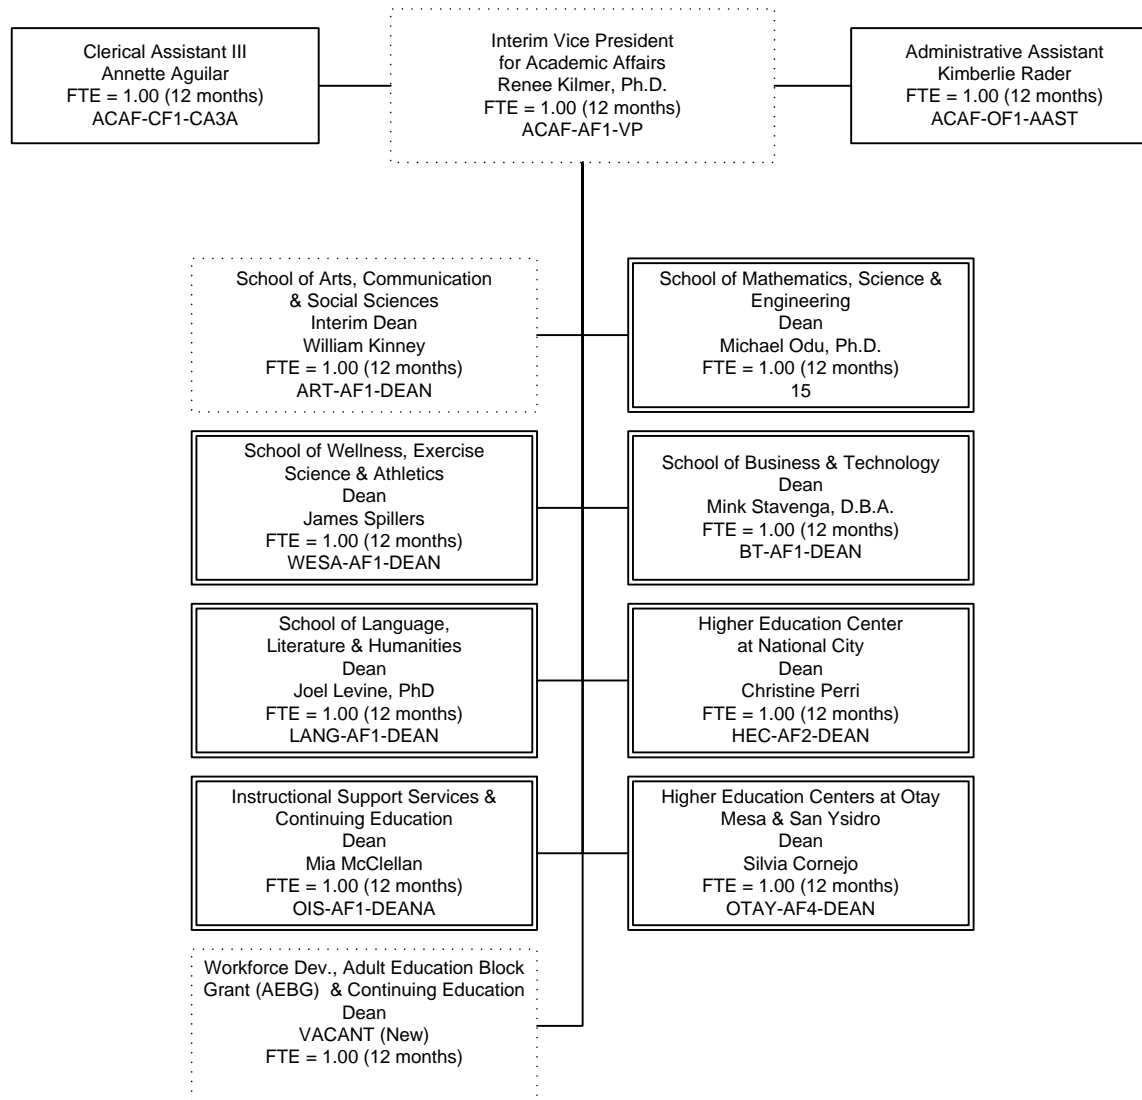

Southwestern College Organizational Chart

Academic Affairs

June 2017

*Project Funded positions

Southwestern College Organizational Chart

Higher Education Center at National City

May 2017

*Project Funded Positions

Southwestern College Organizational Chart

Higher Education Center at Otay Mesa

June 2017

*Project Funded positions

Southwestern College Organizational Chart

Higher Education Center at San Ysidro

June 2017

Southwestern College Organizational Chart

Instructional Support Services & Continuing Education

June 2017

*Project Funded positions

Southwestern College Organizational Chart

Workforce Development, Adult Education Block (AEBG) & Continuing Education