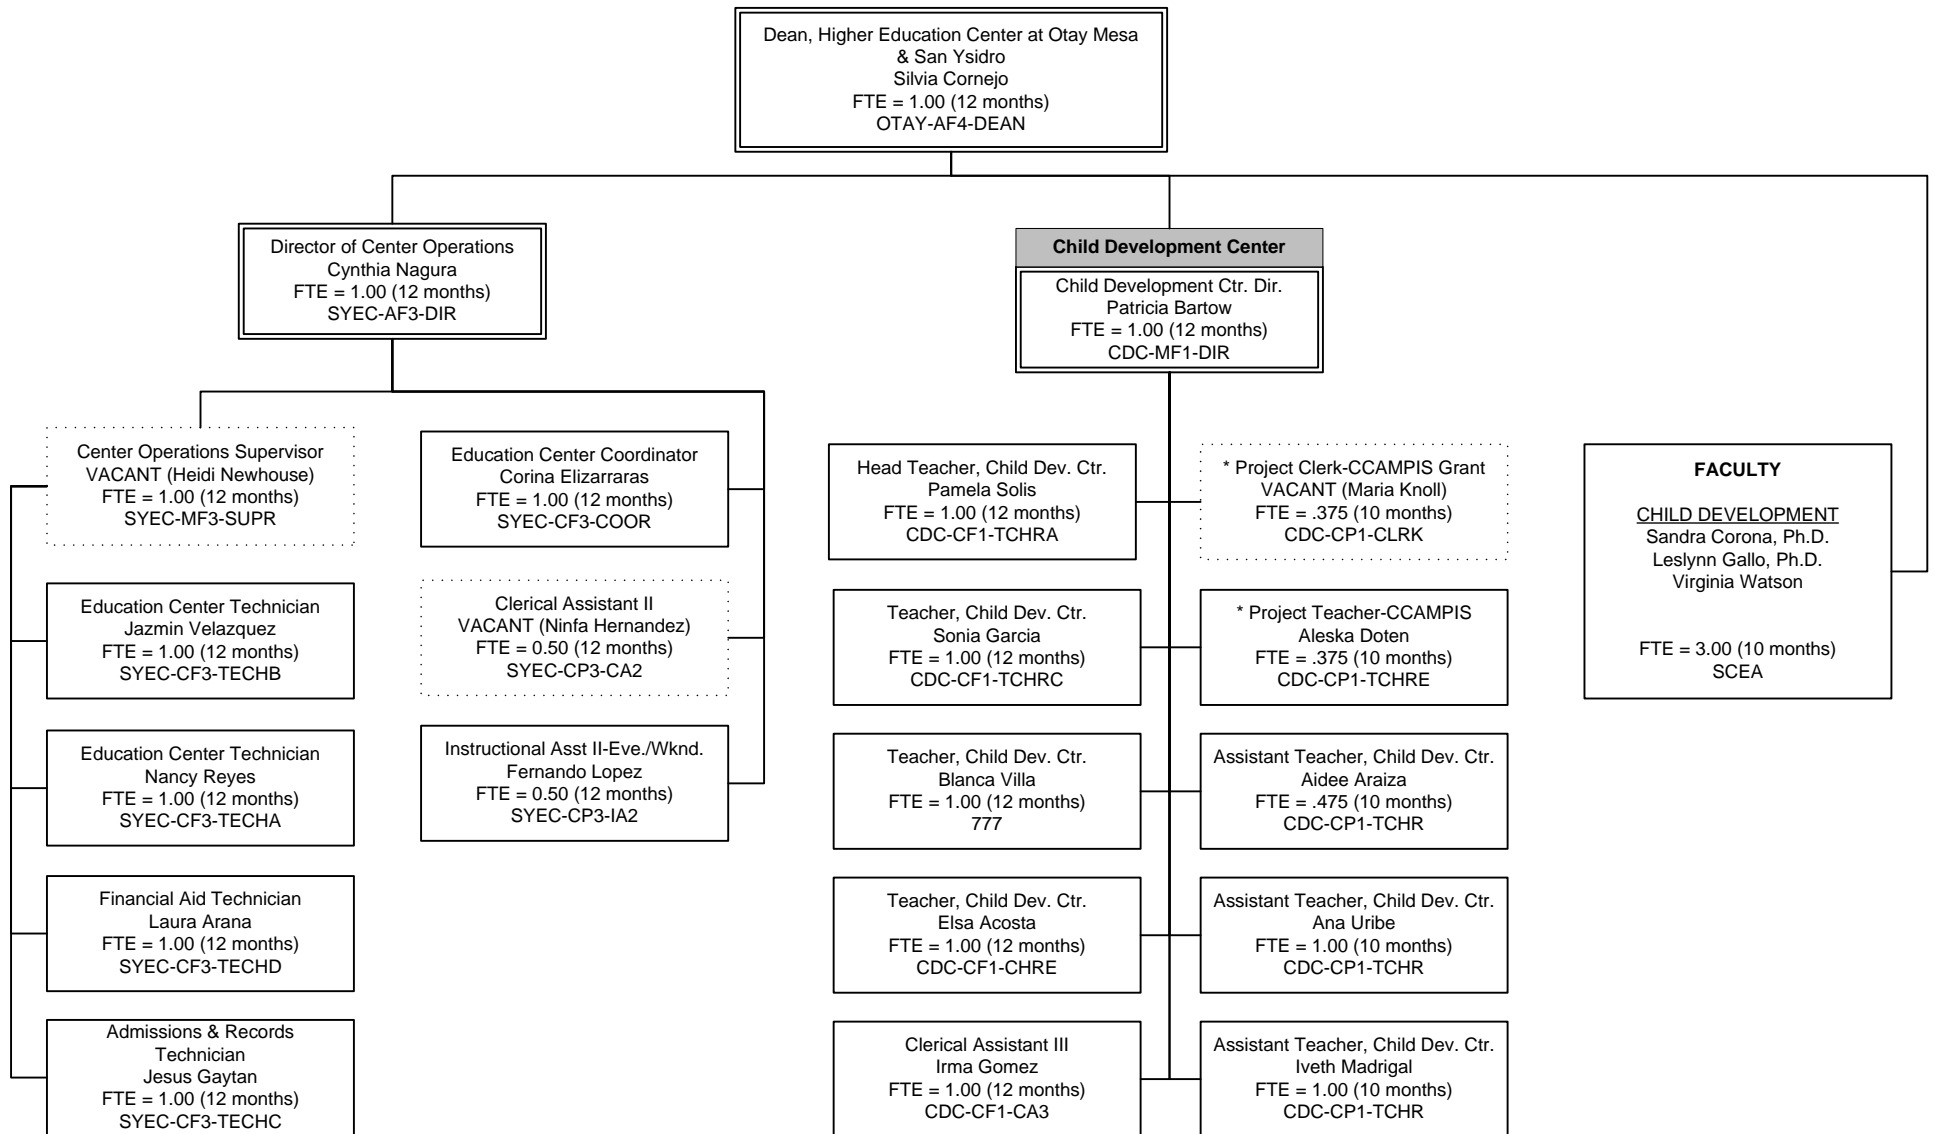

Southwestern College Organizational Chart

Academic Affairs

June 2017

*Project Funded positions

Southwestern College Organizational Chart

Higher Education Center at National City

May 2017

*Project Funded Positions

Southwestern College Organizational Chart

Higher Education Center at Otay Mesa

June 2017

*Project Funded positions

Southwestern College Organizational Chart

Higher Education Center at San Ysidro

June 2017

Southwestern College Organizational Chart

Instructional Support Services & Continuing Education

June 2017

*Project Funded positions

Southwestern College Organizational Chart

Workforce Development, Adult Education Block (AEBG) & Continuing Education

School of Language, Literature & Humanities

May 2017

Southwestern College Organizational Chart

School of Mathematics, Science & Engineering

June 2017

*Project Funded Position

Southwestern College Organizational Chart